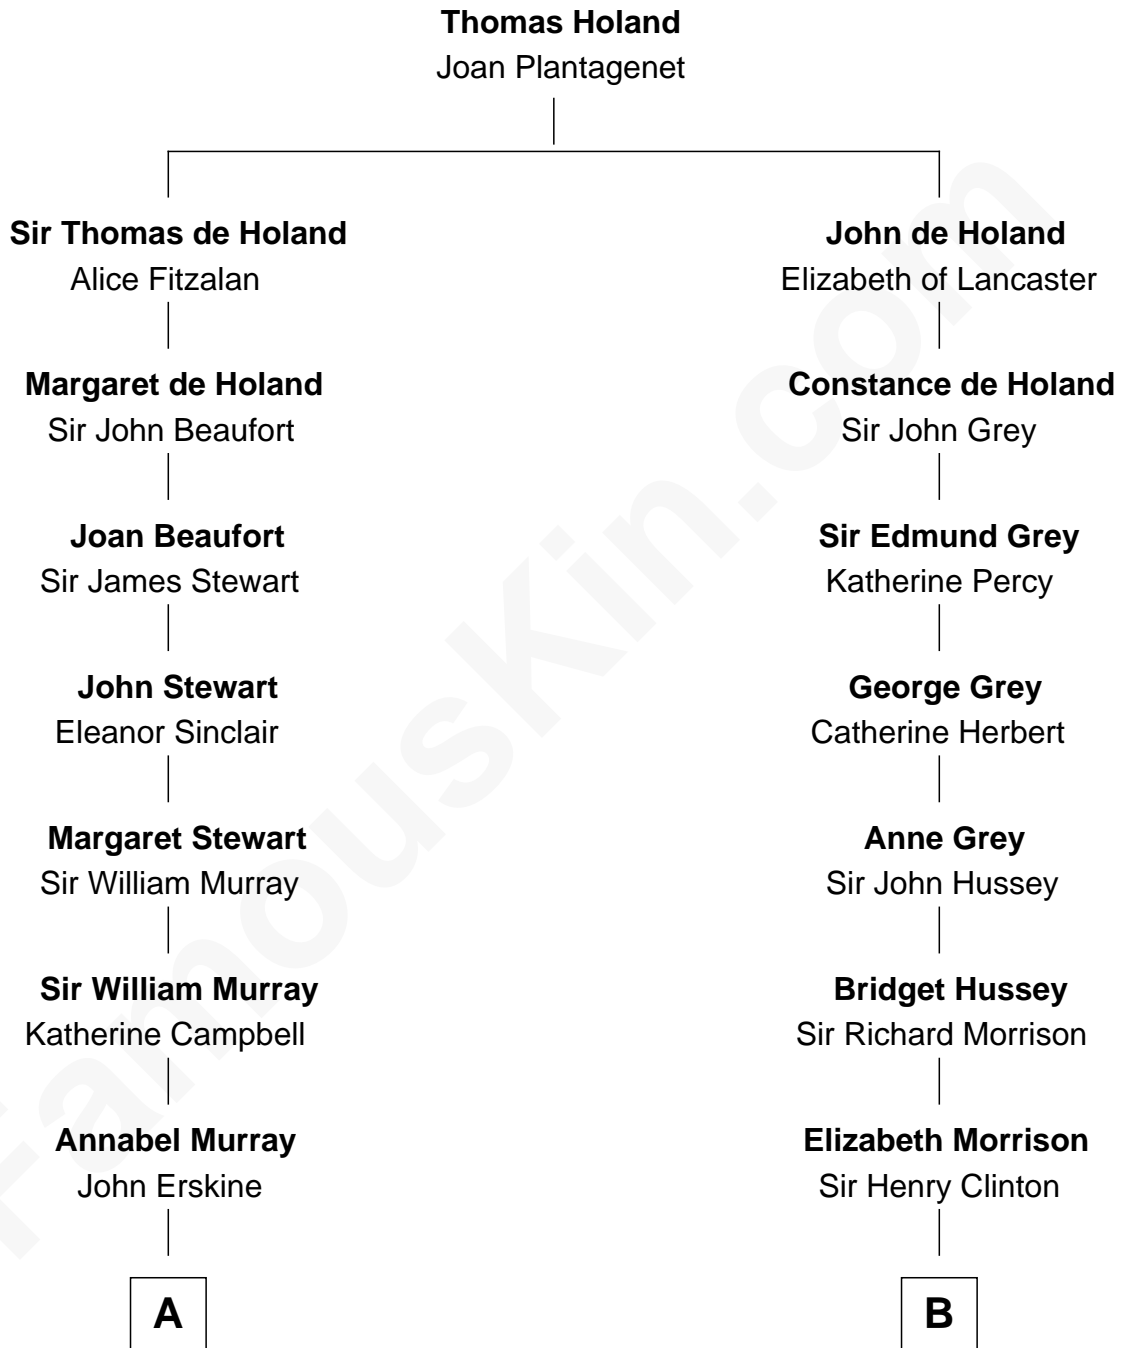

## Relationship Chart of

### Major John Pitcairn

*British Commander at Battle of Lexington*

11th cousin 1 time removed of

**DeWitt Clinton**

*6th Governor of New York*

**A**

**John Erskine**  
Mary Stewart

**Sir Charles Erskine**  
Mary Hope