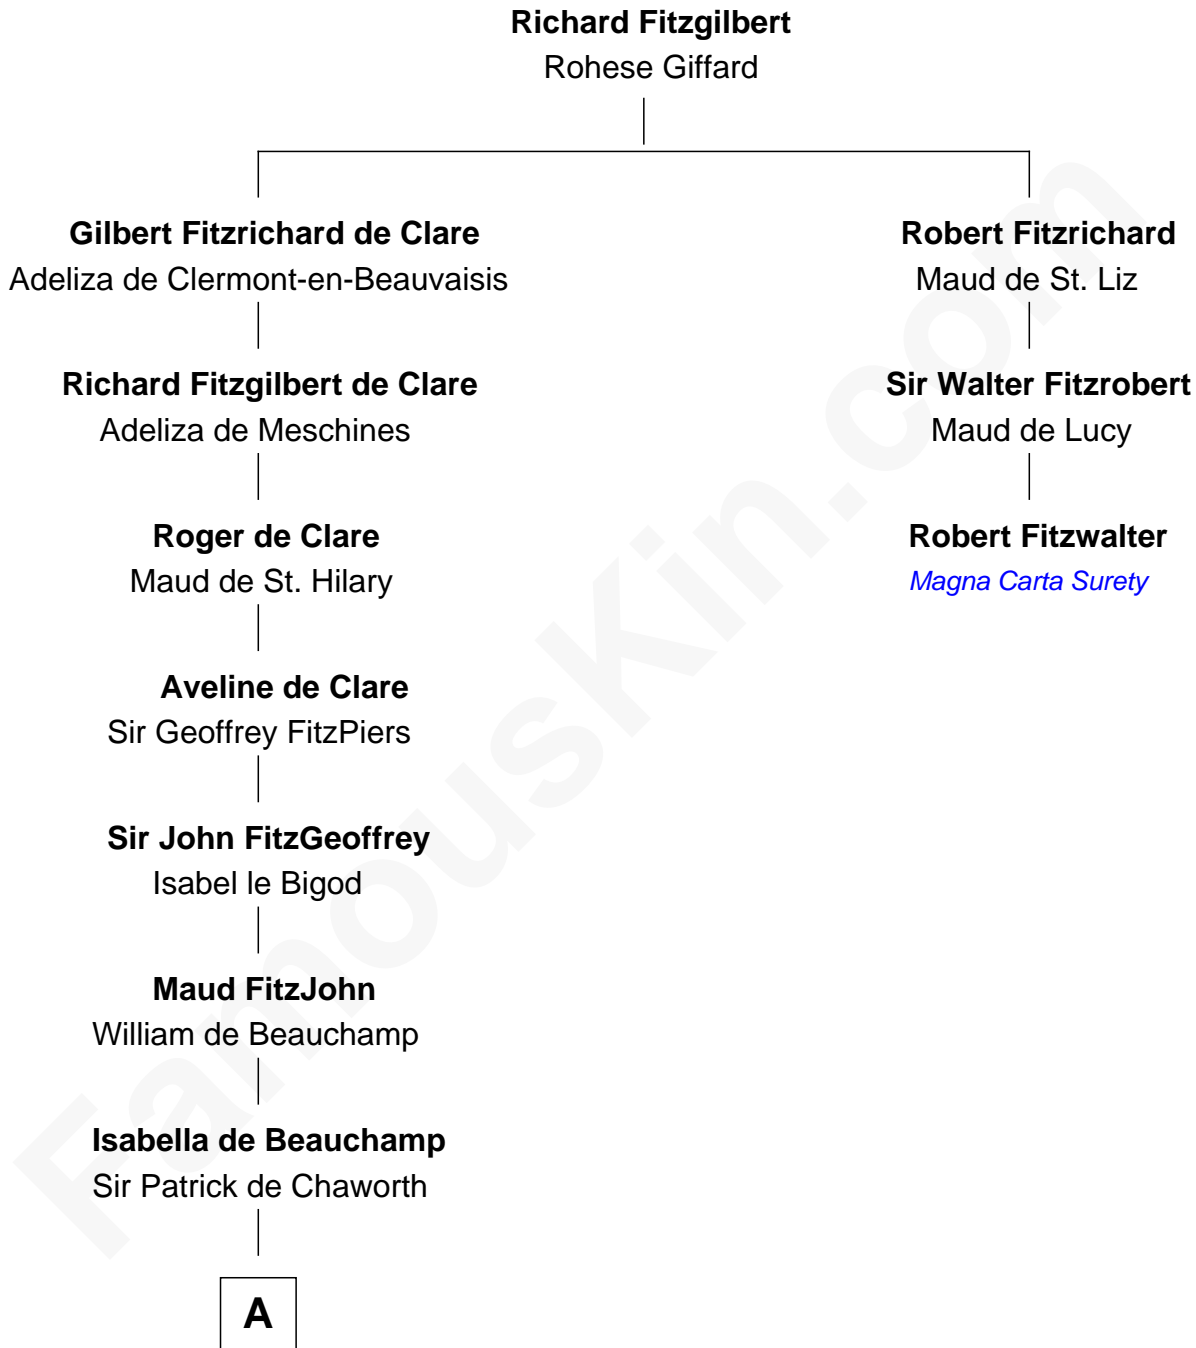

# FamousKin.com

## Relationship Chart of

### Major John Pitcairn

*British Commander at Battle of Lexington*

2nd cousin 18 times removed of

**Robert Fitzwalter**  
*Magna Carta Surety*

**B**

—  
**Sir Charles Erskine**

Mary Hope

—  
**Mary Erskine**