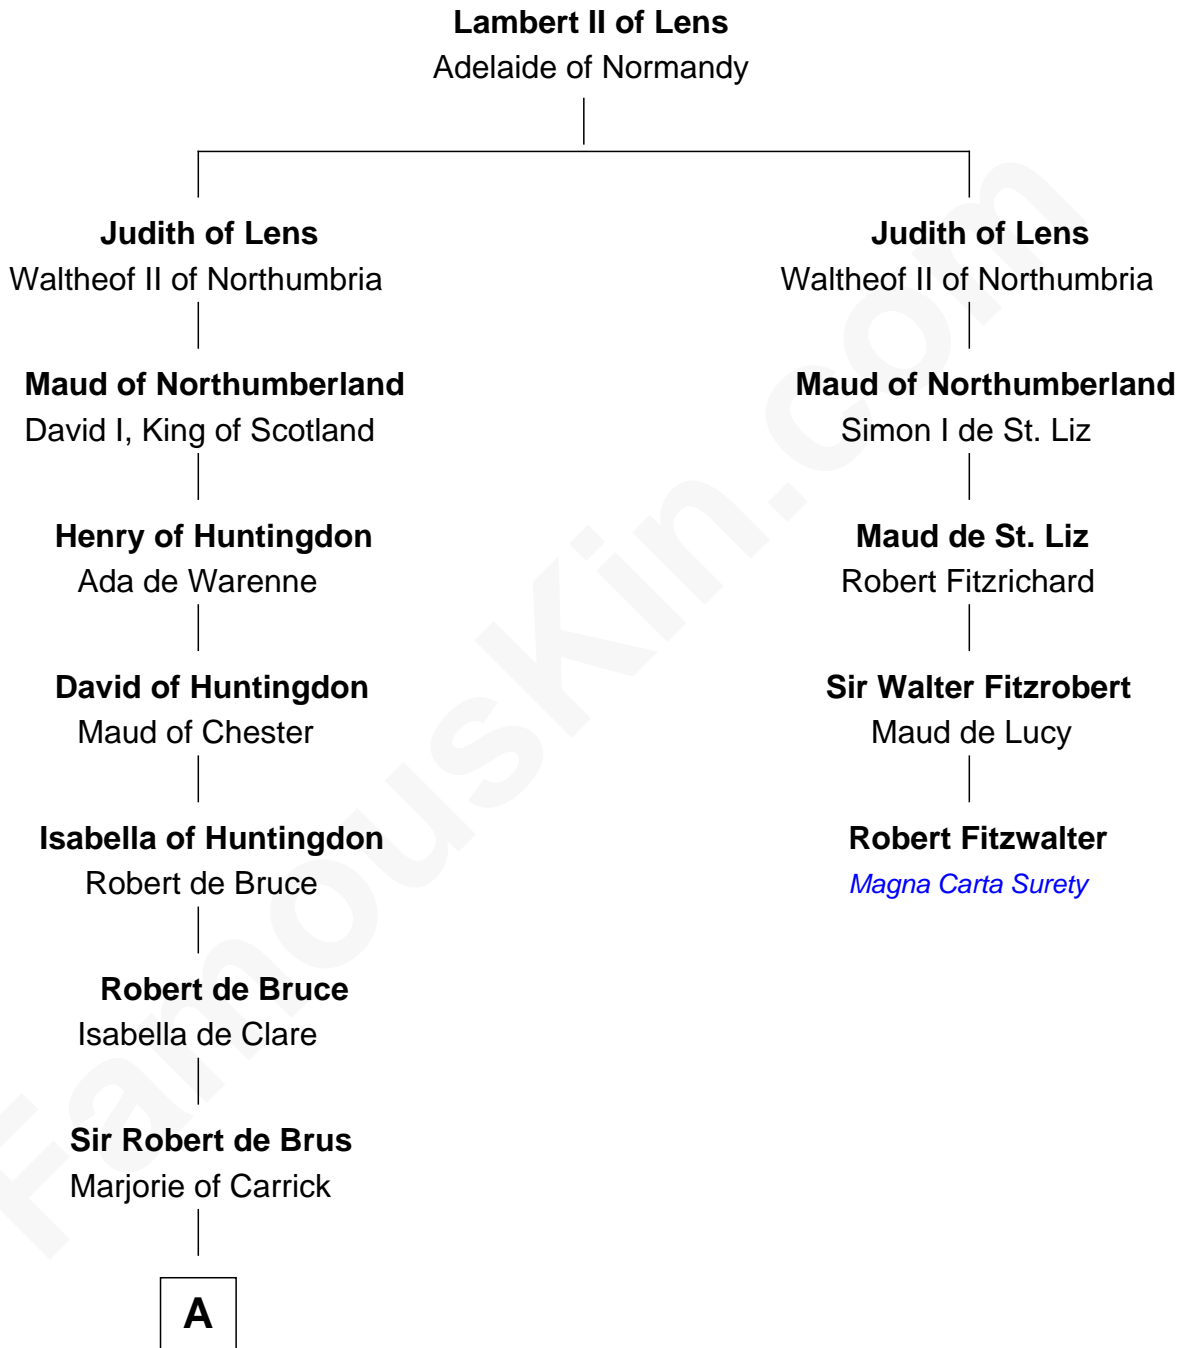

FamousKin.com

Relationship Chart of

Major John Pitcairn

British Commander at Battle of Lexington

4th cousin 17 times removed of

Robert Fitzwalter
Magna Carta Surety

B

John Erskine

Mary Stewart

Sir Charles Erskine

Mary Hope

Mary Erskine

William Hamilton

Katherine Hamilton

Rev. David Pitcairn

Major John Pitcairn

British Commander at Lexington