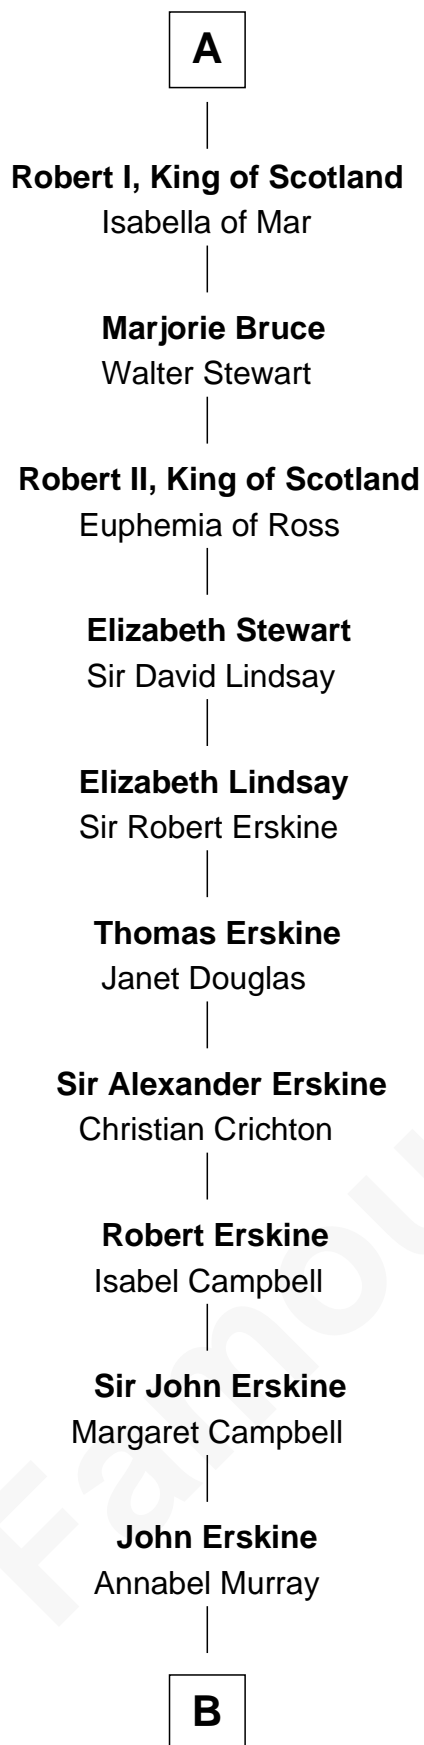

FamousKin.com

Relationship Chart of

Major John Pitcairn

British Commander at Battle of Lexington

4th cousin 17 times removed of

Robert Fitzwalter
Magna Carta Surety

Sigurd of Northumbria
AEIfflaed of Bernicia

Waltheof II of Northumbria
Judith of Lens

Maud of Northumberland
David I, King of Scotland

Henry of Huntingdon
Ada de Warenne

David of Huntingdon
Maud of Chester

Isabella of Huntingdon
Robert de Bruce

Robert de Bruce
Isabella de Clare

Sir Robert de Brus
Marjorie of Carrick

A

Waltheof II of Northumbria
Judith of Lens

Maud of Northumberland
Simon I de St. Liz

Maud de St. Liz
Robert Fitzrichard

Sir Walter Fitzrobert
Maud de Lucy

Robert Fitzwalter
Magna Carta Surety

B

John Erskine

Mary Stewart

Sir Charles Erskine

Mary Hope

Mary Erskine

William Hamilton

Katherine Hamilton