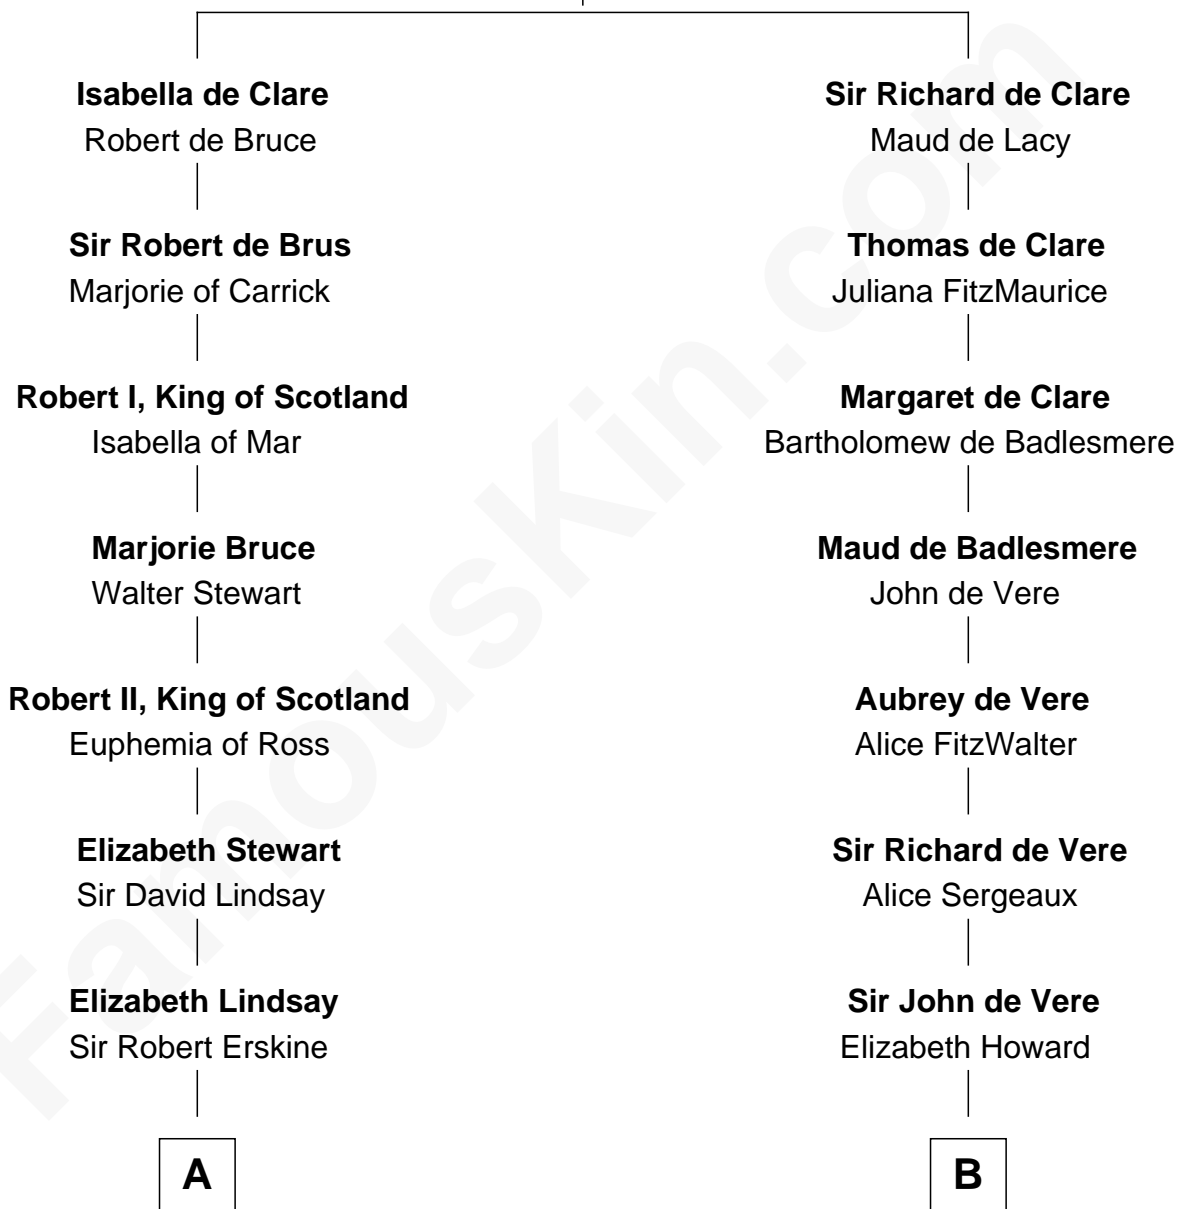

## Relationship Chart of

### Major John Pitcairn

*British Commander at Battle of Lexington*

16th cousin 5 times removed of

**Alan Ladd**

*Movie Actor*

**Gilbert de Clare**

Isabel Marshal

**C**

|  
**Sylvia Americana Sumner**

Abram Shotwell

|  
**Nancy Shotwell**

Alvaro Ladd

|  
**Oscar F. Ladd**

Julia Henrietta Meigs

|  
**Alan Harwood Ladd**

Selina Raleigh