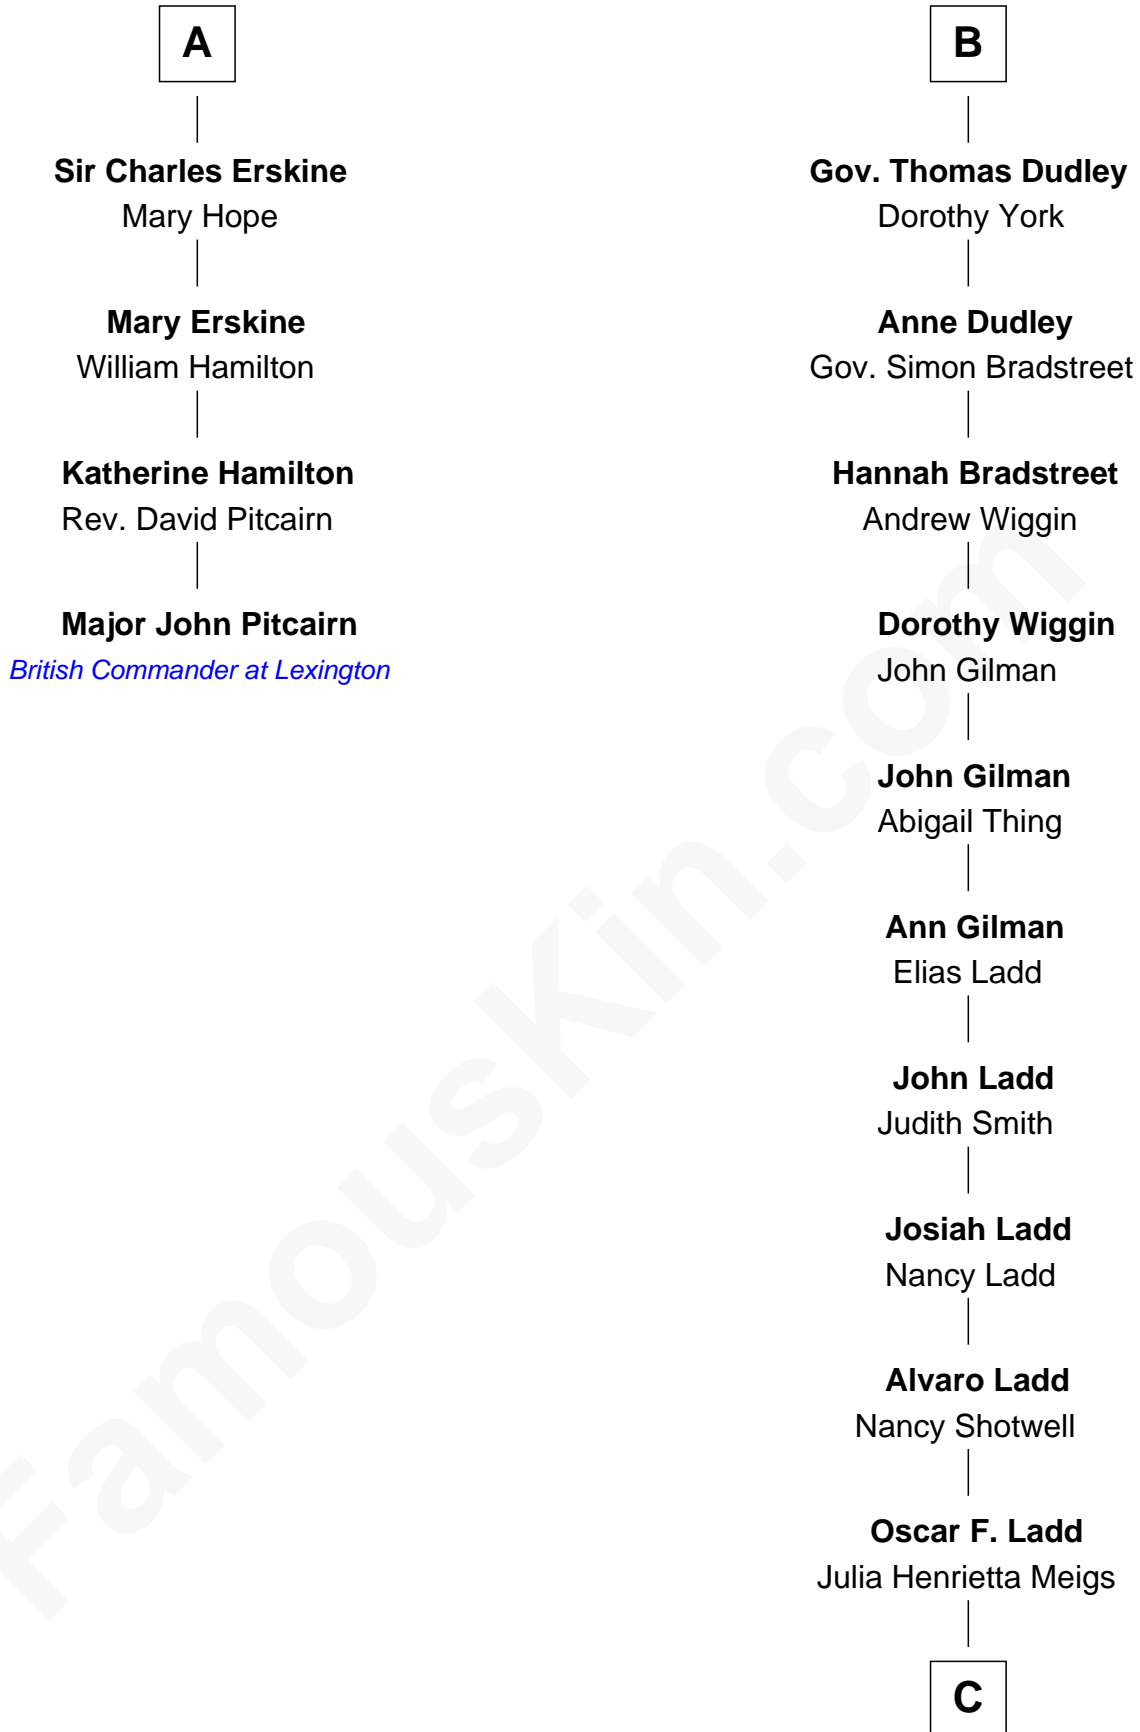

## Relationship Chart of

### Major John Pitcairn

*British Commander at Battle of Lexington*

10th cousin 8 times removed of

**Alan Ladd**

*Movie Actor*

**Sir Thomas de Holand**

Alice Fitzalan

**C**