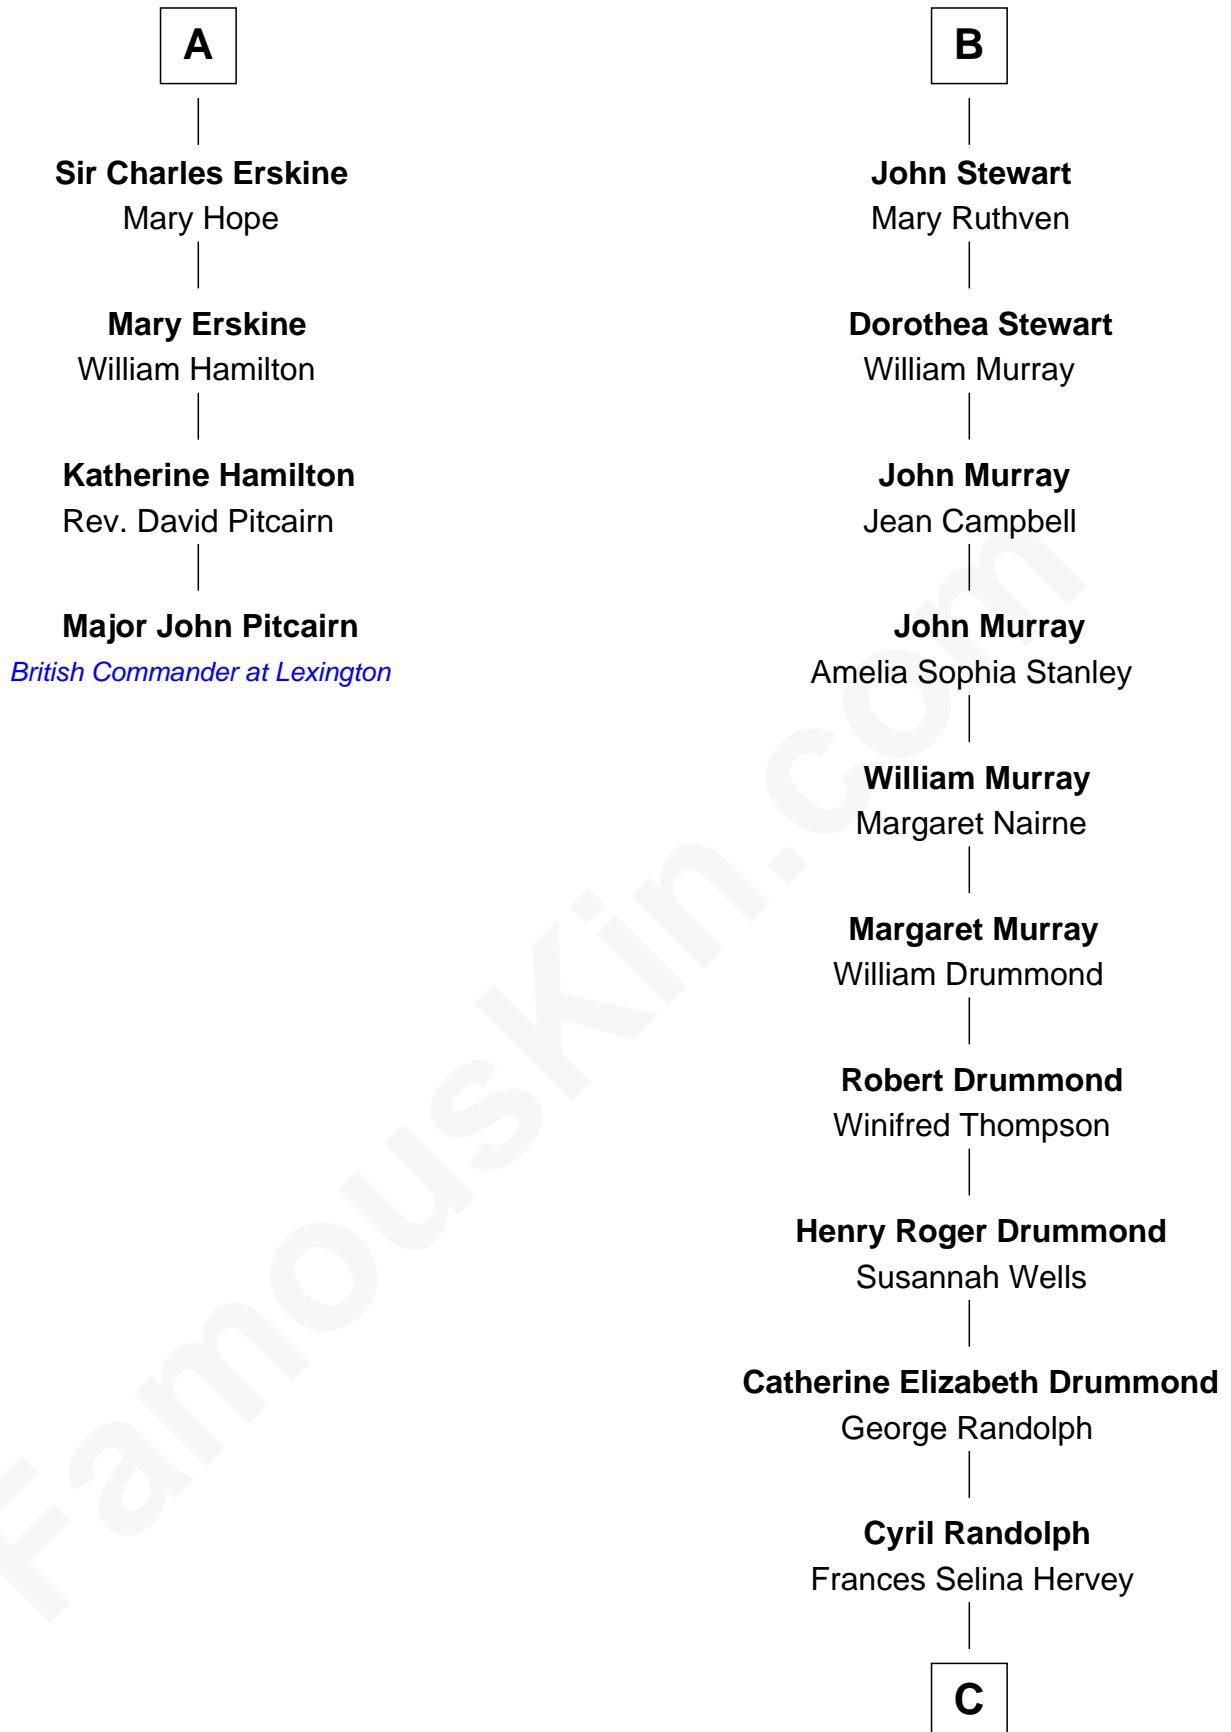

## Relationship Chart of

### Major John Pitcairn

*British Commander at Battle of Lexington*

10th cousin 10 times removed of

**Hugh Grant**  
*Movie Actor*

**Sir David Lindsay**  
Elizabeth Stewart

**C**

**Felton George Randolph**

Emily Margaret Nepean