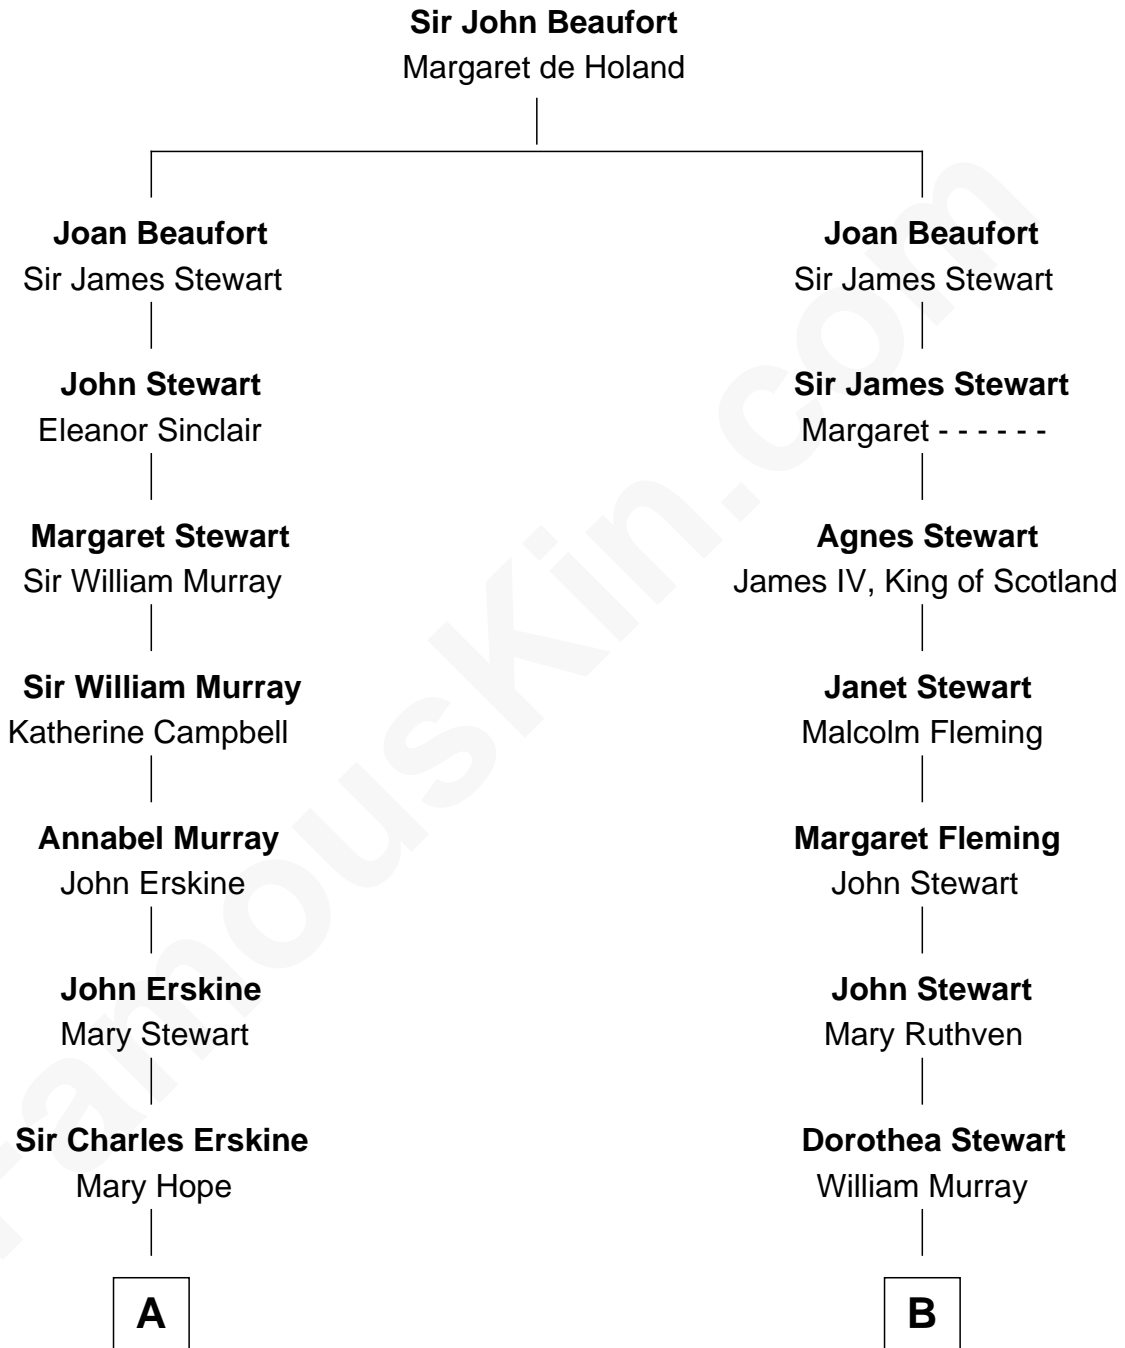

# FamousKin.com

## Relationship Chart of

### Major John Pitcairn

*British Commander at Battle of Lexington*

9th cousin 9 times removed of

**Hugh Grant**  
*Movie Actor*

FamousKin.com