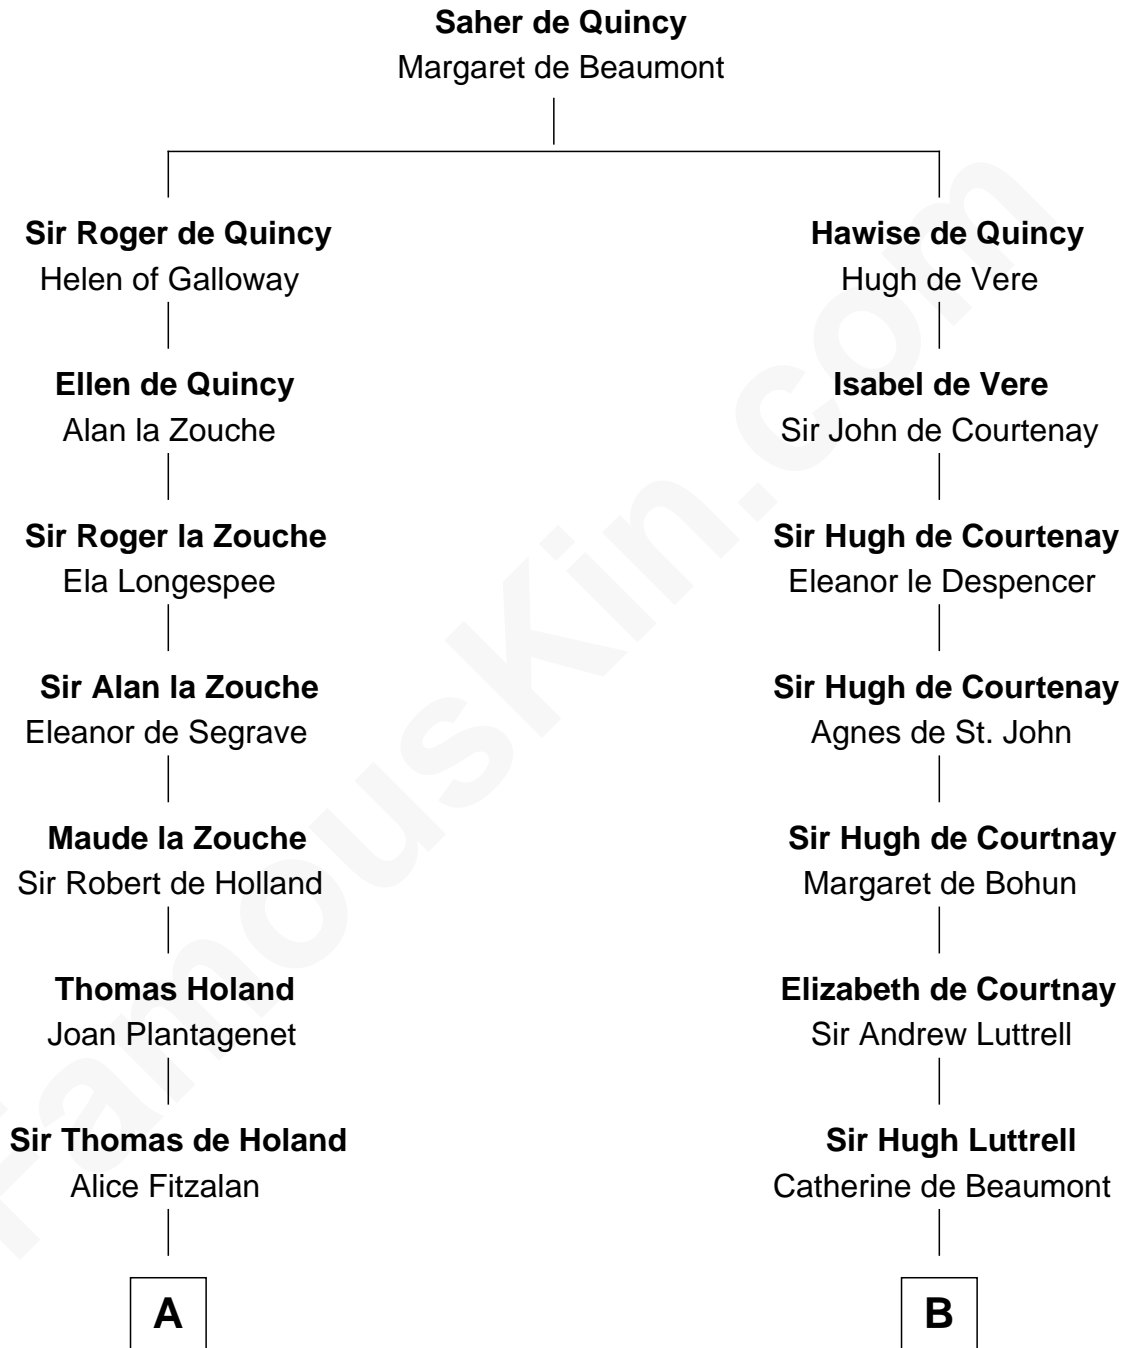

FamousKin.com

Relationship Chart of

Major John Pitcairn

British Commander at Battle of Lexington

17th cousin 3 times removed of

Herman Melville

Author of Moby Dick

C

—
Mercy Greenleaf

John Scollay

—
Priscilla Scollay

Thomas Melville

—
Allan Melville

Maria Gansevoort

—
Herman Melville

Author of Moby Dick