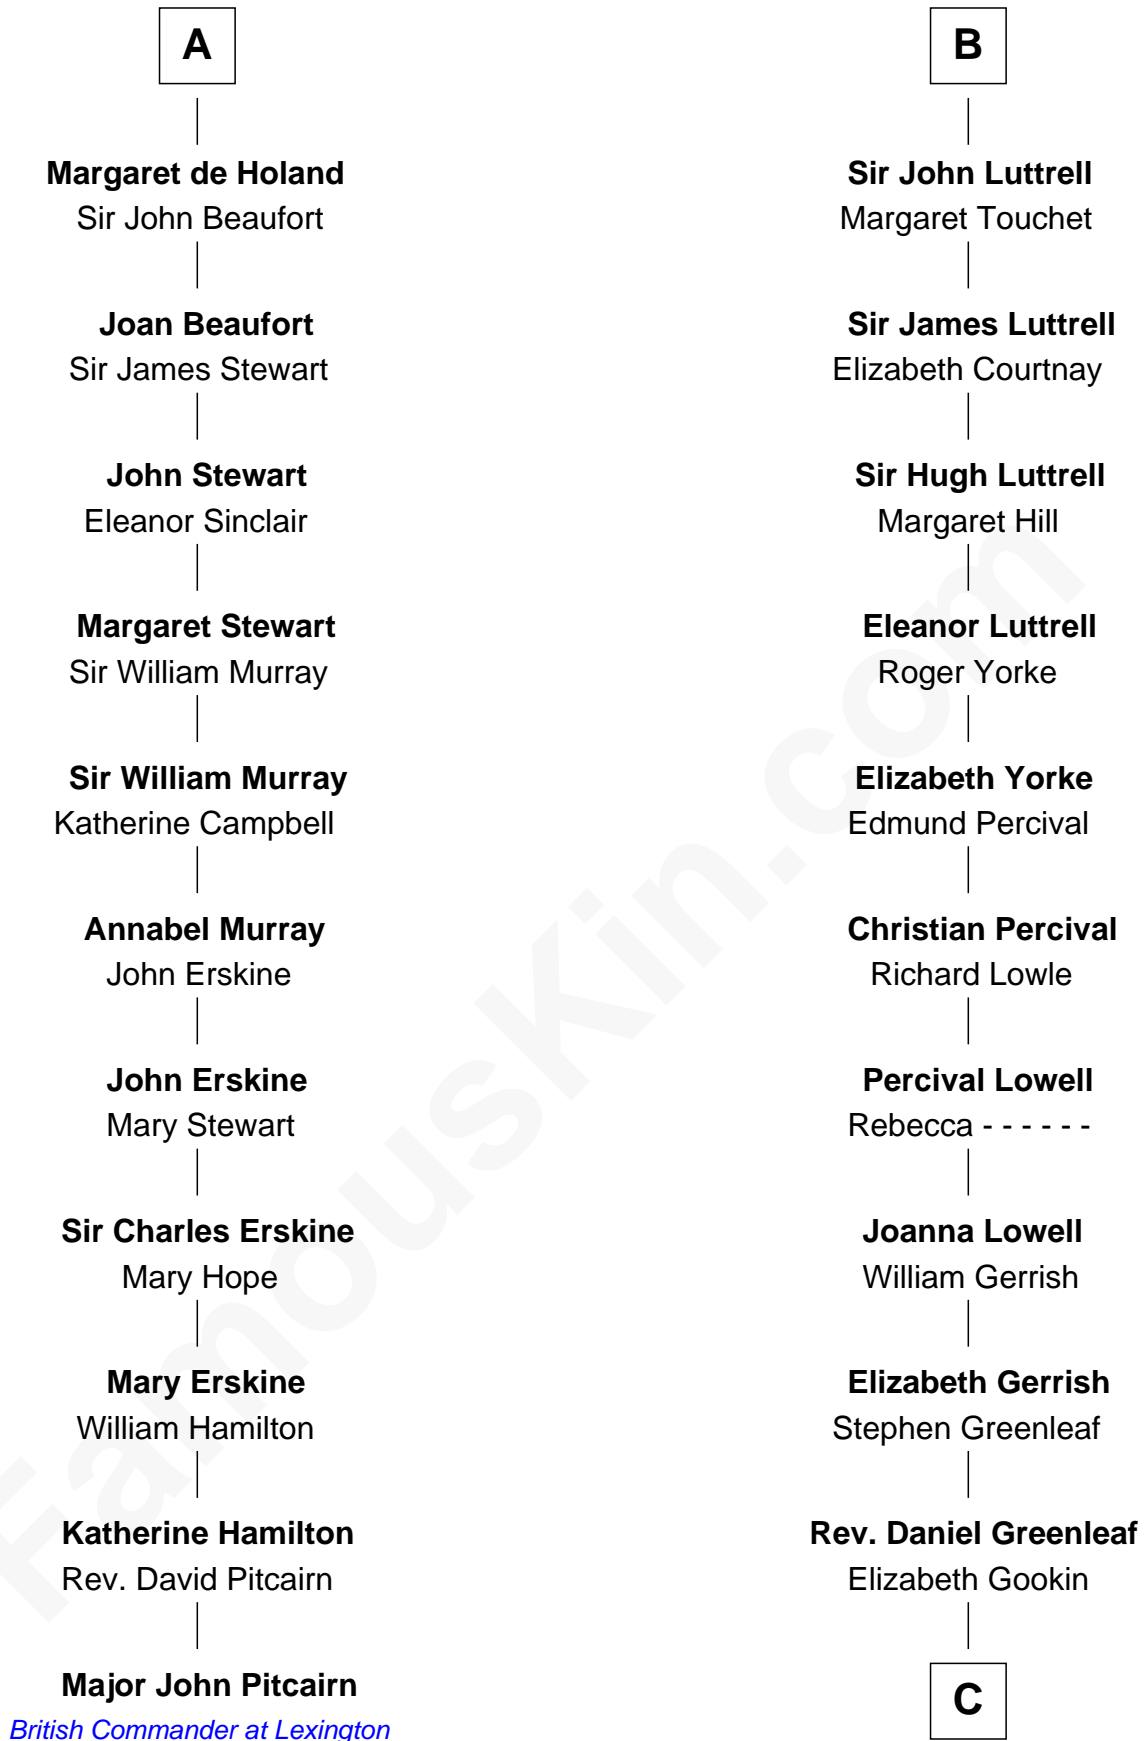

FamousKin.com

Relationship Chart of

Major John Pitcairn

British Commander at Battle of Lexington

17th cousin 3 times removed of

Herman Melville

Author of Moby Dick

C

—
Mercy Greenleaf

John Scollay

—
Priscilla Scollay

Thomas Melville

—
Allan Melville

Maria Gansevoort

—
Herman Melville

Author of Moby Dick