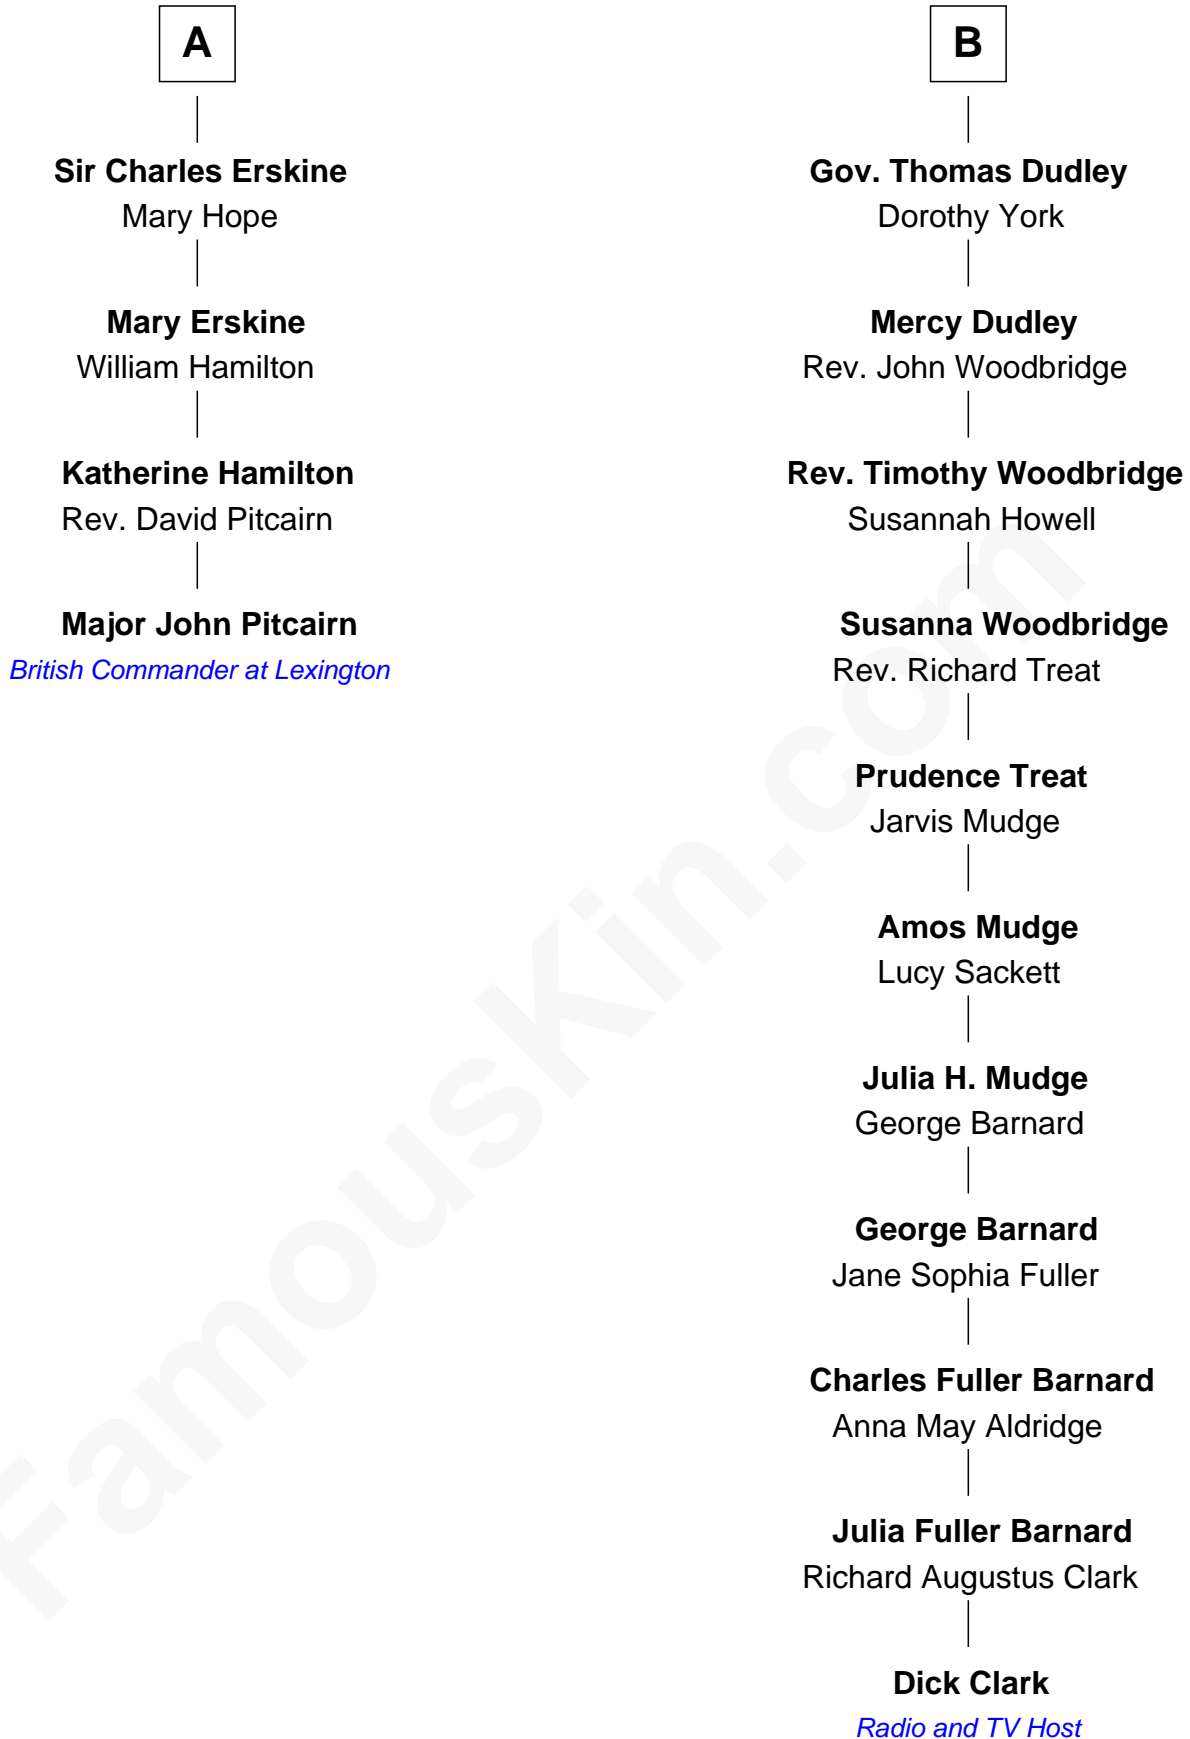

## Relationship Chart of

### Major John Pitcairn

*British Commander at Battle of Lexington*

10th cousin 7 times removed of

**Dick Clark**

*Radio and TV Host*

Dick Clark photo by [Alan Light](#) (CC BY 2.0)