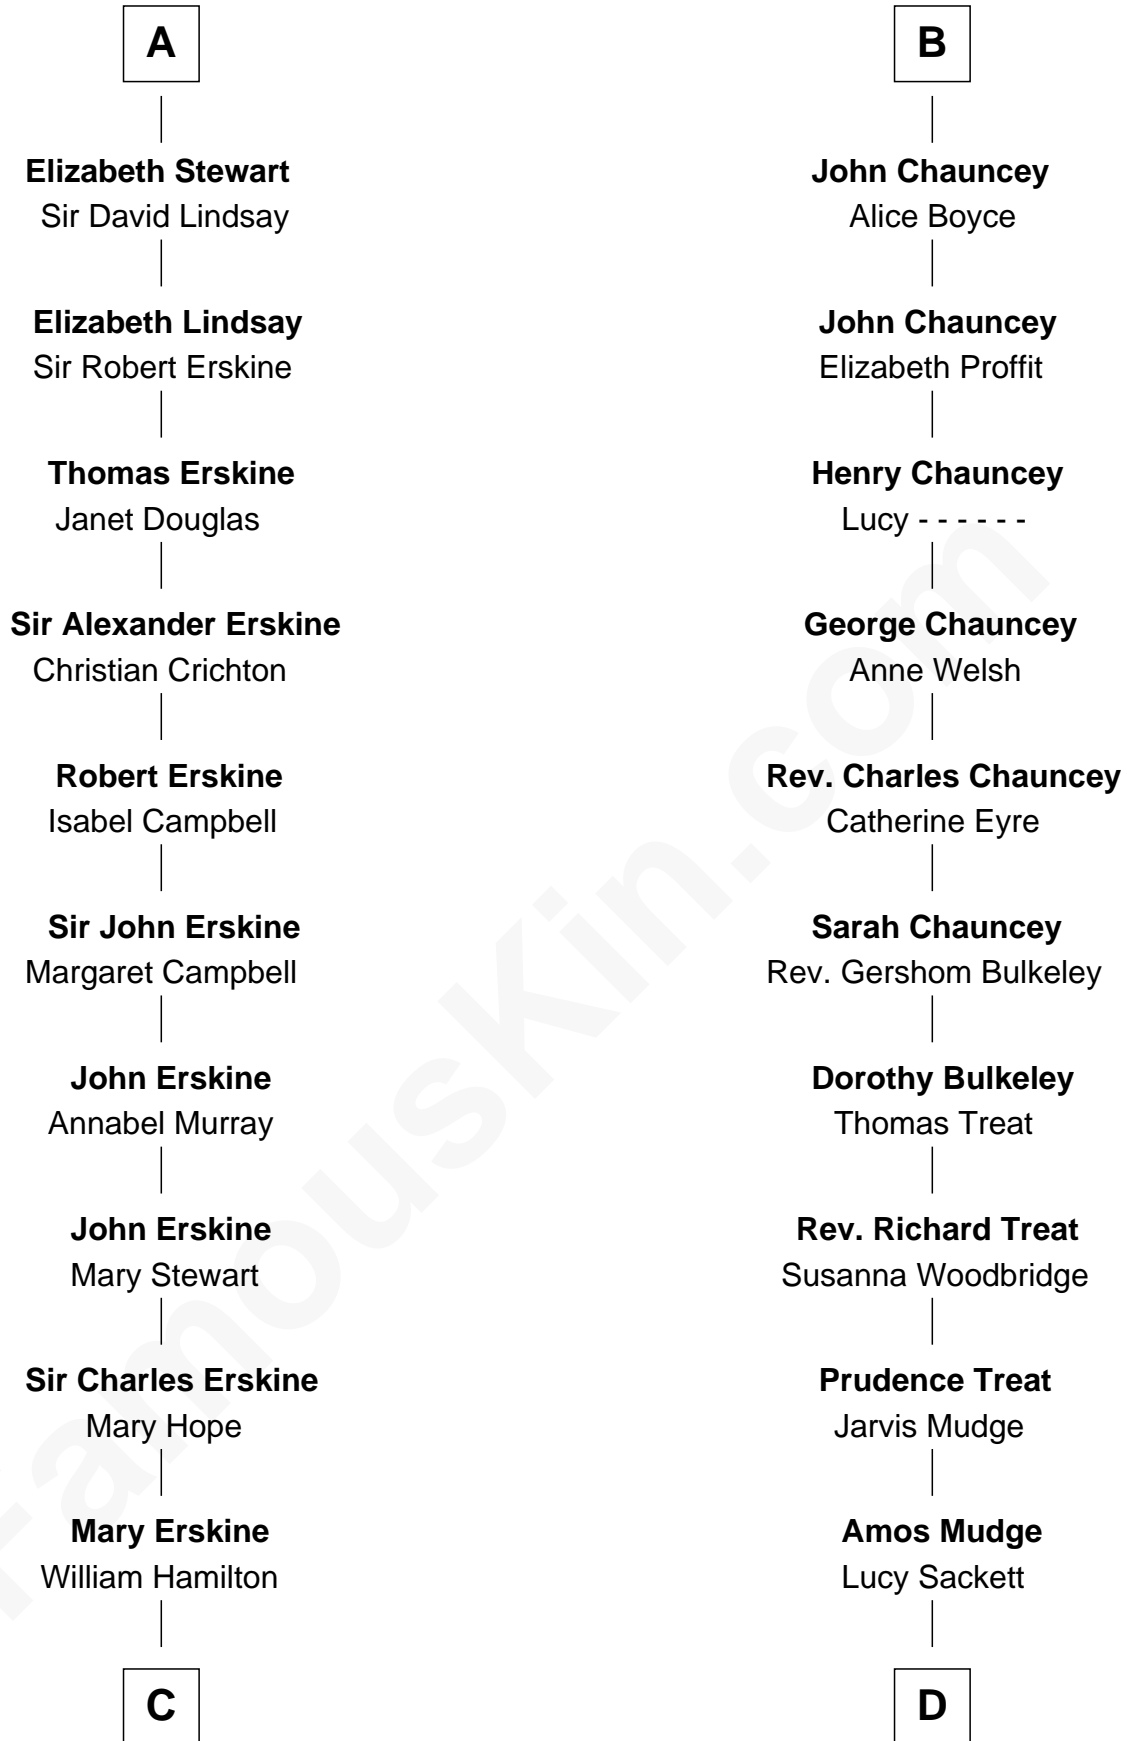

## Relationship Chart of

### Major John Pitcairn

*British Commander at Battle of Lexington*

18th cousin 3 times removed of

**Dick Clark**

*Radio and TV Host*

**Hugh de Kevelioc**  
Bertrade de Montfort

**C**

**Katherine Hamilton**  
Rev. David Pitcairn

**Major John Pitcairn**  
*British Commander at Lexington*

**D**

**Julia H. Mudge**  
George Barnard

**George Barnard**  
Jane Sophia Fuller

**Charles Fuller Barnard**  
Anna May Aldridge

**Julia Fuller Barnard**  
Richard Augustus Clark