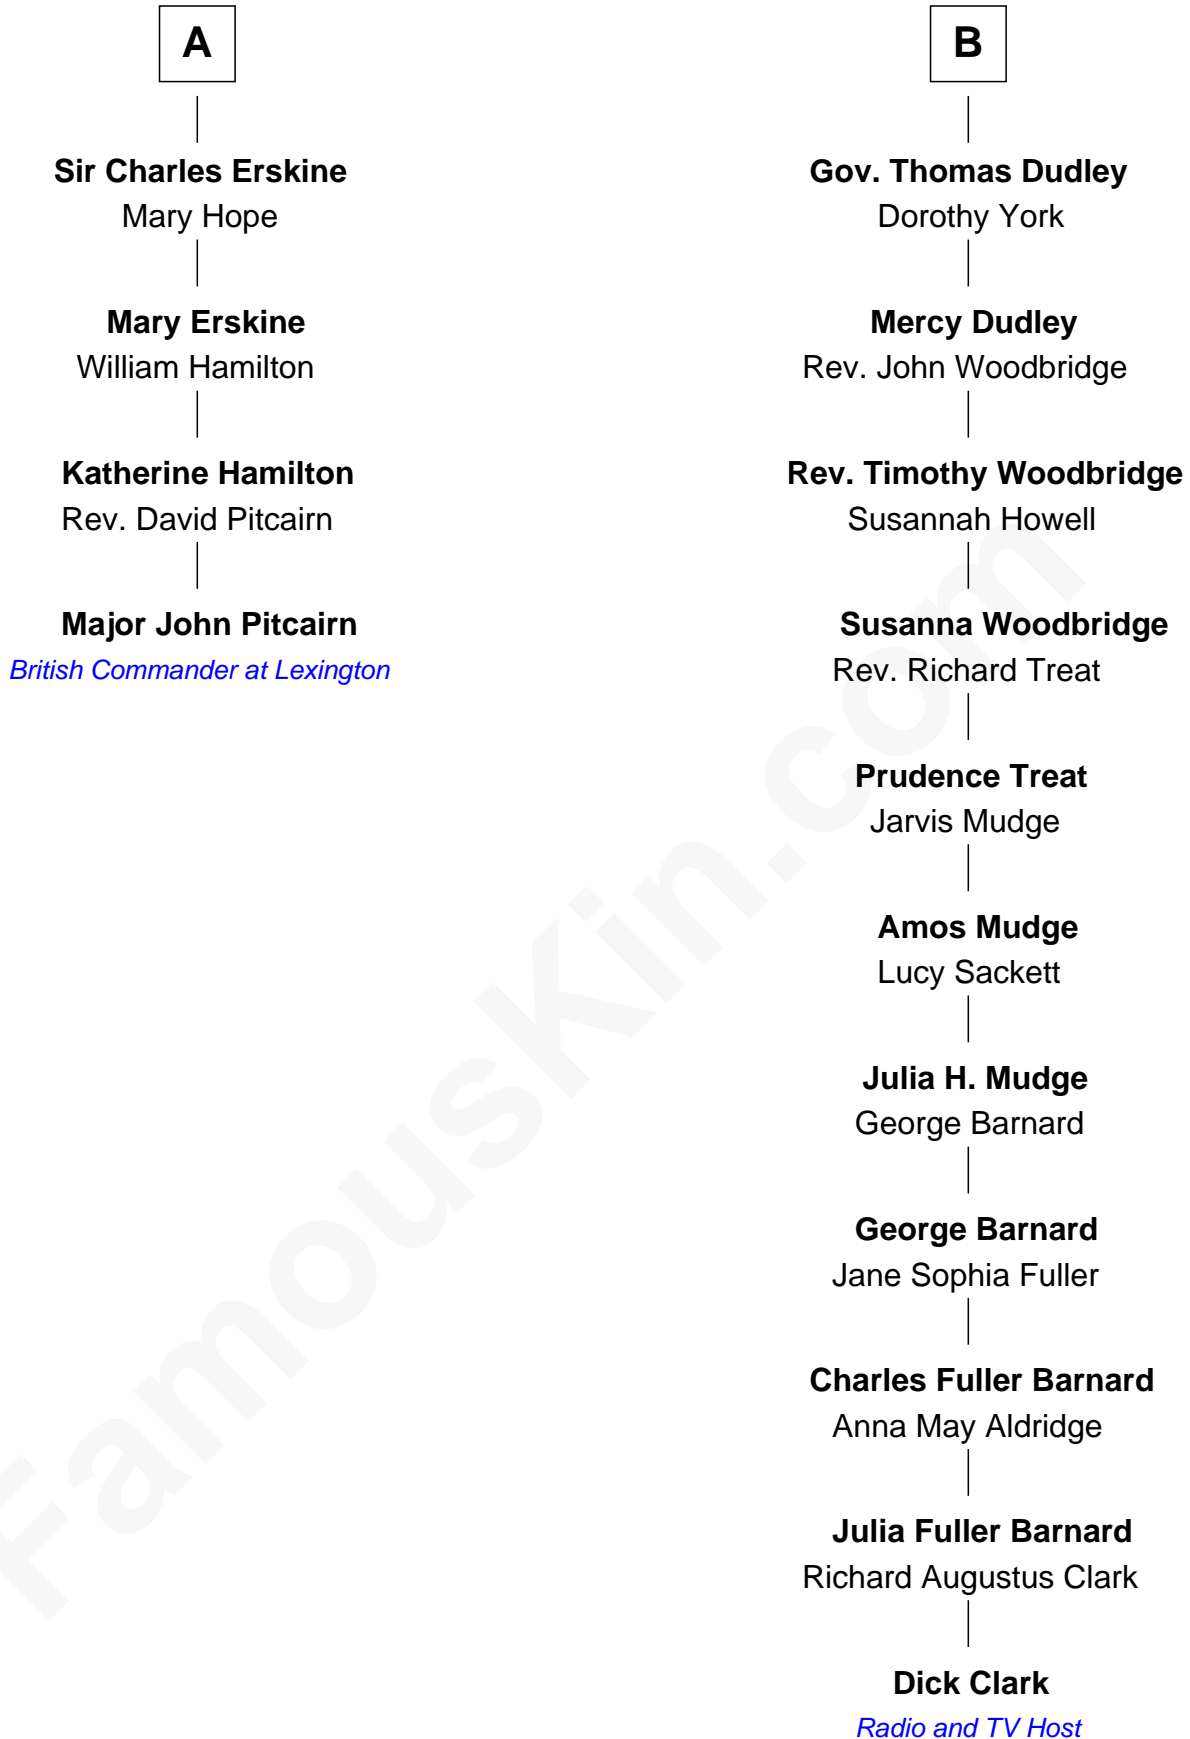

## Relationship Chart of

### Major John Pitcairn

*British Commander at Battle of Lexington*

10th cousin 7 times removed of

**Dick Clark**

*Radio and TV Host*

**Sir Thomas de Holand**

Alice Fitzalan

Dick Clark photo by [Alan Light](#) (CC BY 2.0)