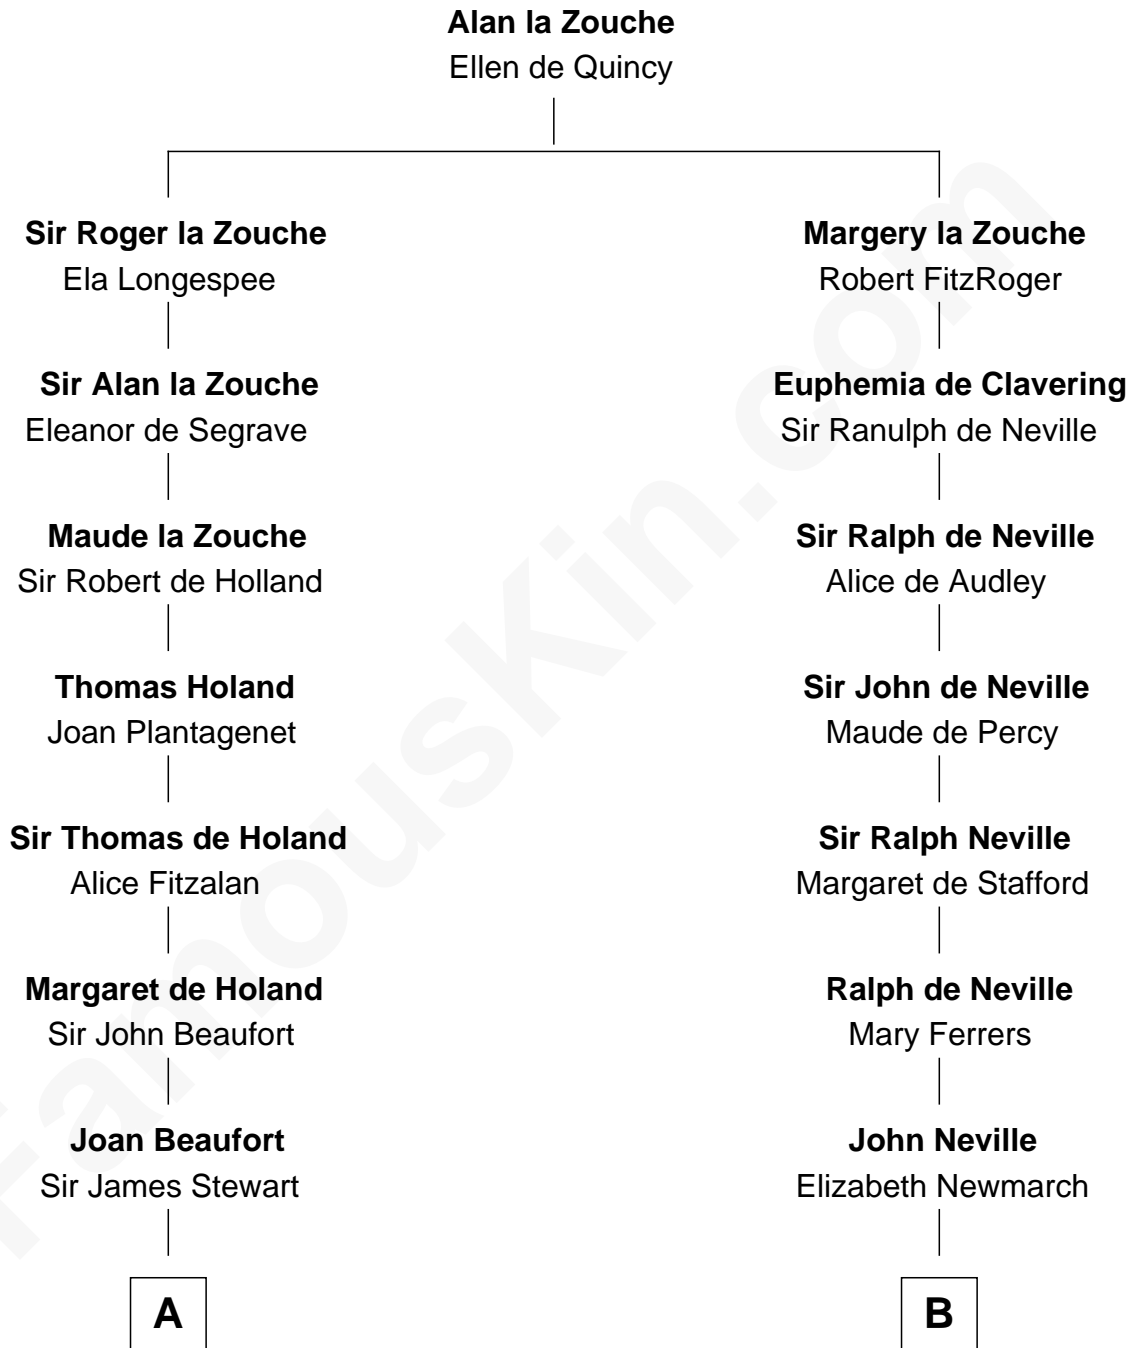

FamousKin.com

Relationship Chart of

Major John Pitcairn

British Commander at Battle of Lexington

15th cousin 6 times removed of

Charles A. Pillsbury

Co-Founder of C.A. Pillsbury Co.

C

John Carleton

Hannah Platts

Moses Carleton

Margaret Sprake

Henry Carleton

Polly Greeley

Margaret Sprague Carleton

George Alfred Pillsbury