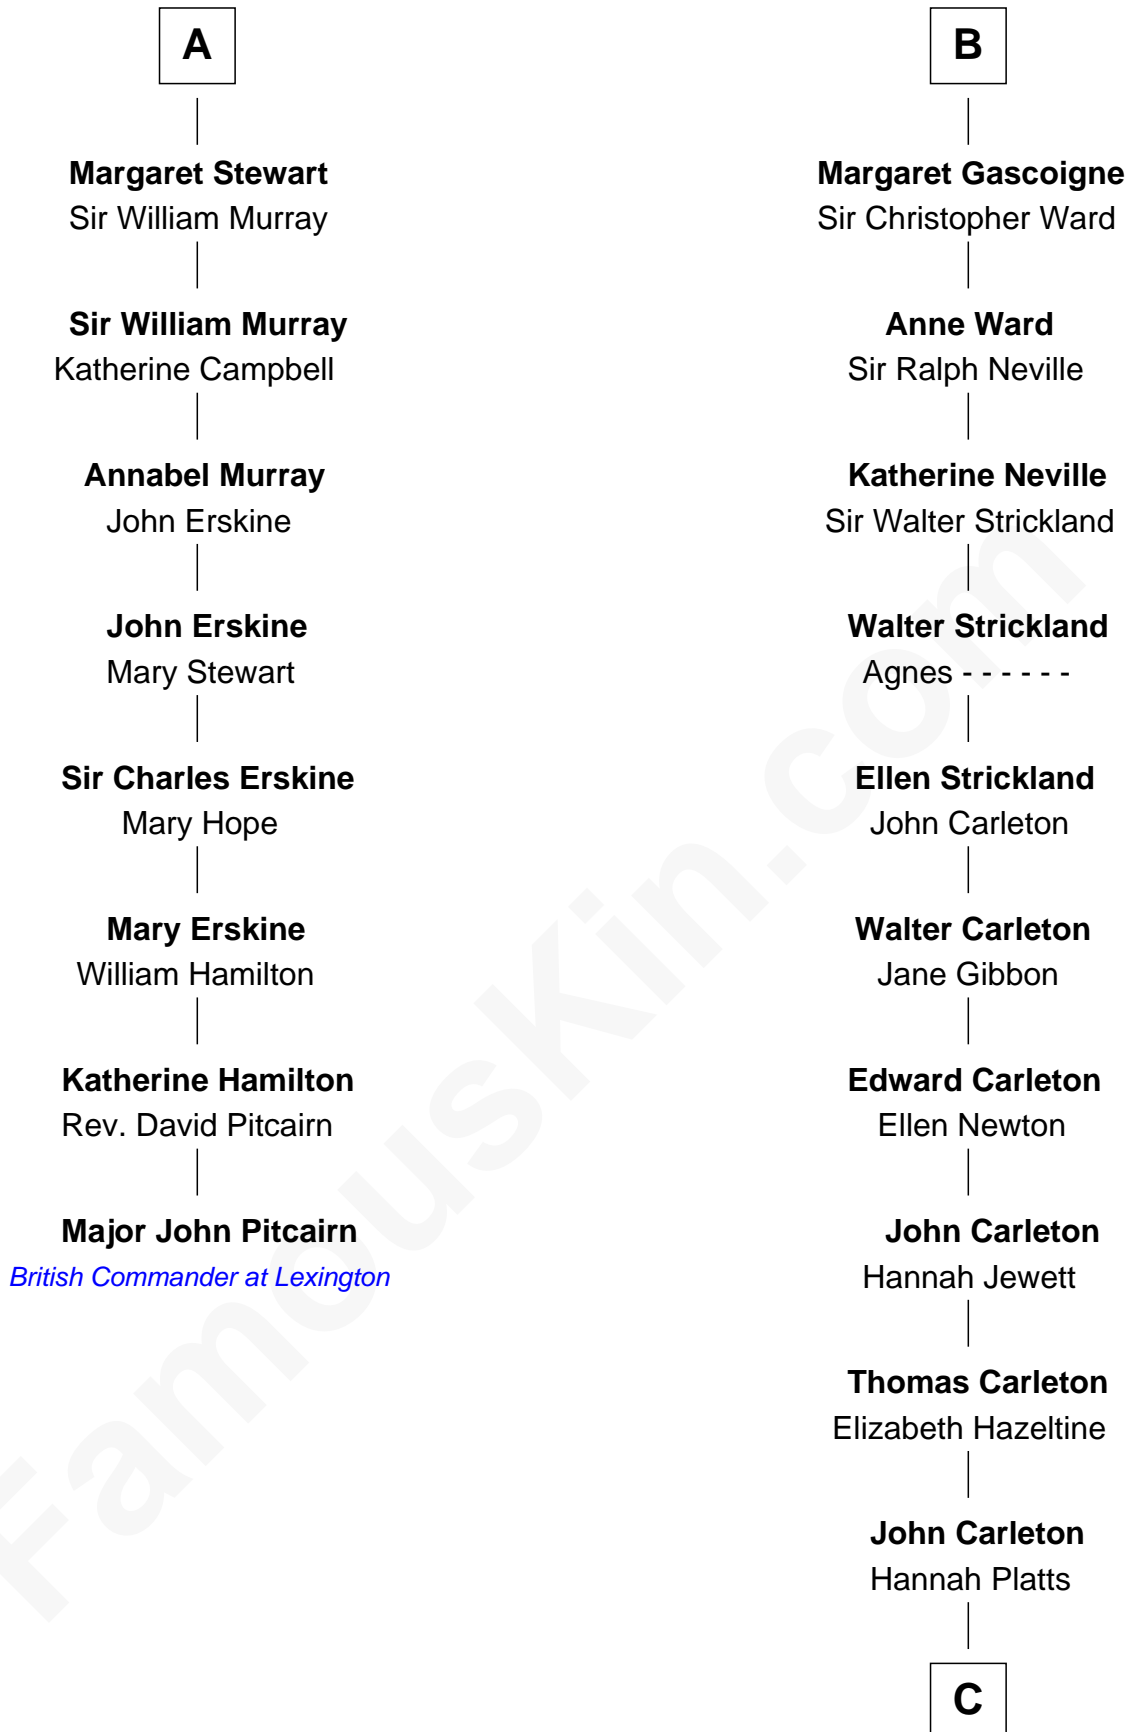

FamousKin.com

Relationship Chart of

Major John Pitcairn

British Commander at Battle of Lexington

14th cousin 6 times removed of

Charles A. Pillsbury

Co-Founder of C.A. Pillsbury Co.

C

—
Moses Carleton

Margaret Sprake

—
Henry Carleton

Polly Greeley

—
Margaret Sprague Carleton

George Alfred Pillsbury

—
Charles A. Pillsbury

Co-Founder of C.A. Pillsbury Co.