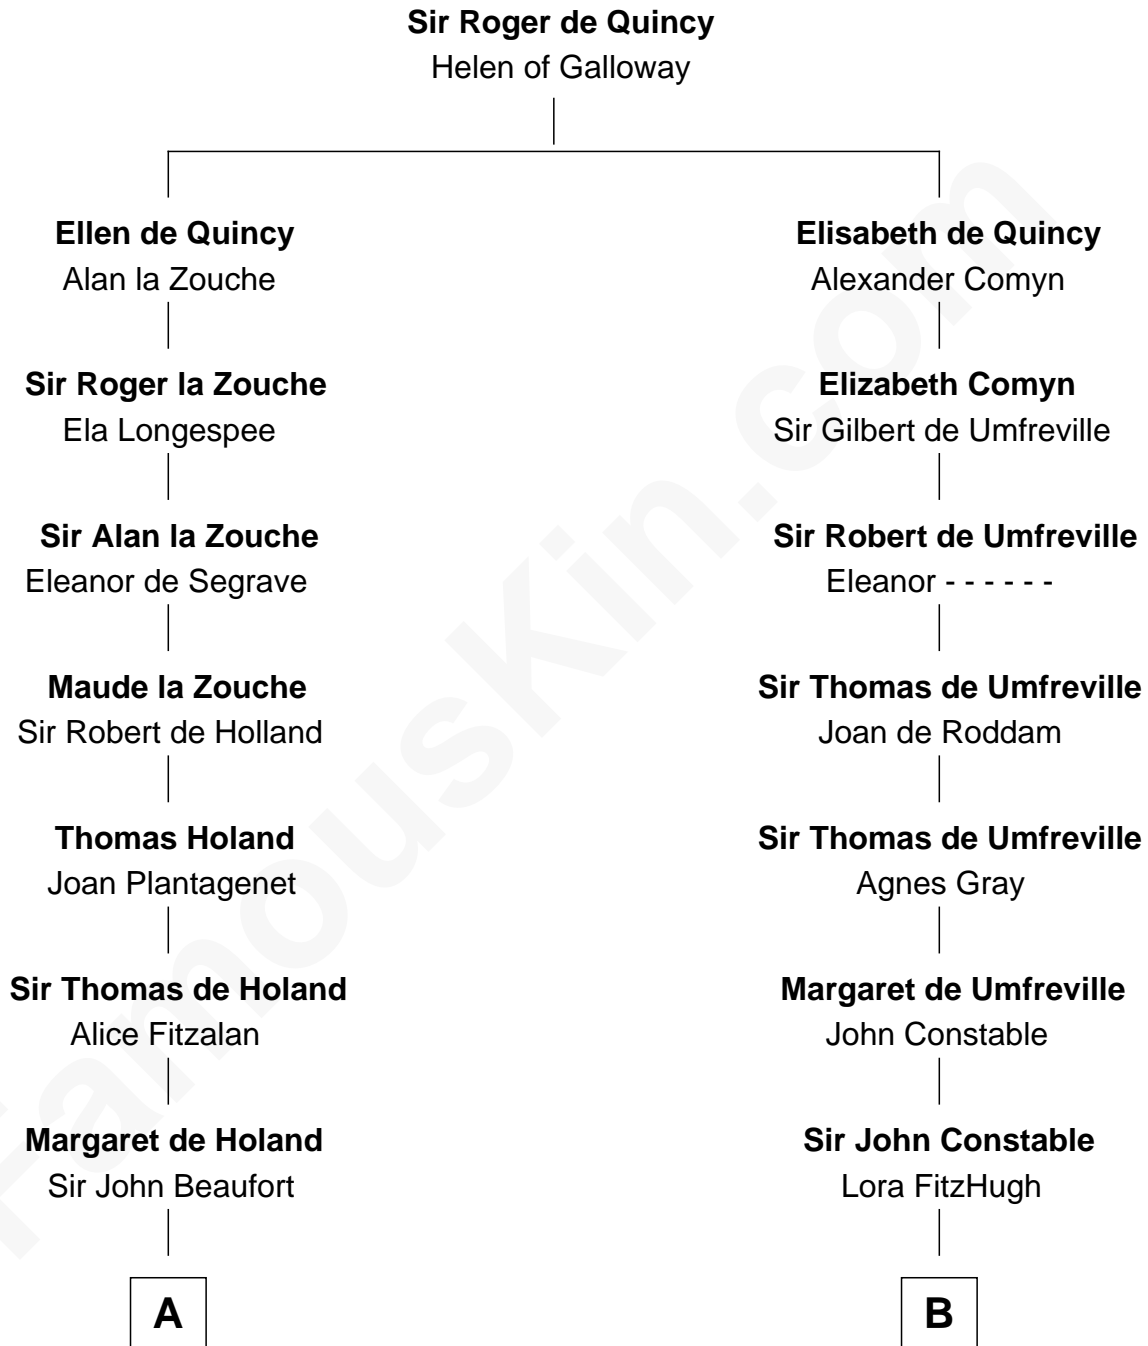

FamousKin.com

Relationship Chart of

Major John Pitcairn

British Commander at Battle of Lexington

16th cousin 3 times removed of

Charles A. Pillsbury

Co-Founder of C.A. Pillsbury Co.