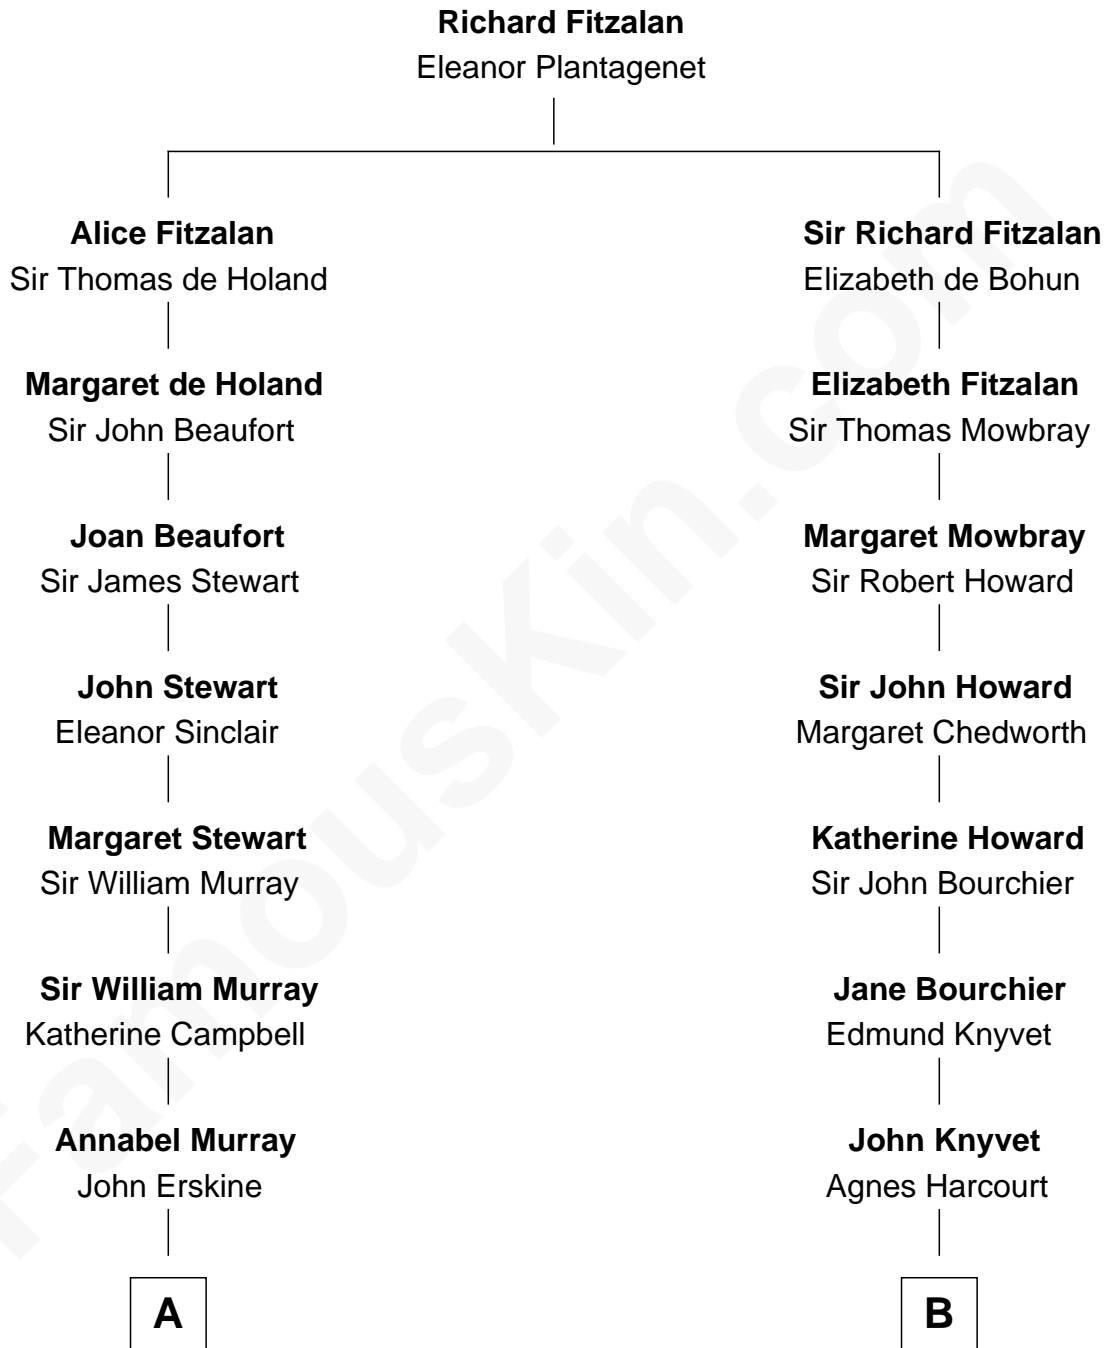

## Relationship Chart of

### Major John Pitcairn

*British Commander at Battle of Lexington*

11th cousin 10 times removed of

**Carly Fiorina**

*CEO of Hewlett-Packard*

C

**Margaret Isabella Walker**

Heinrich Weber