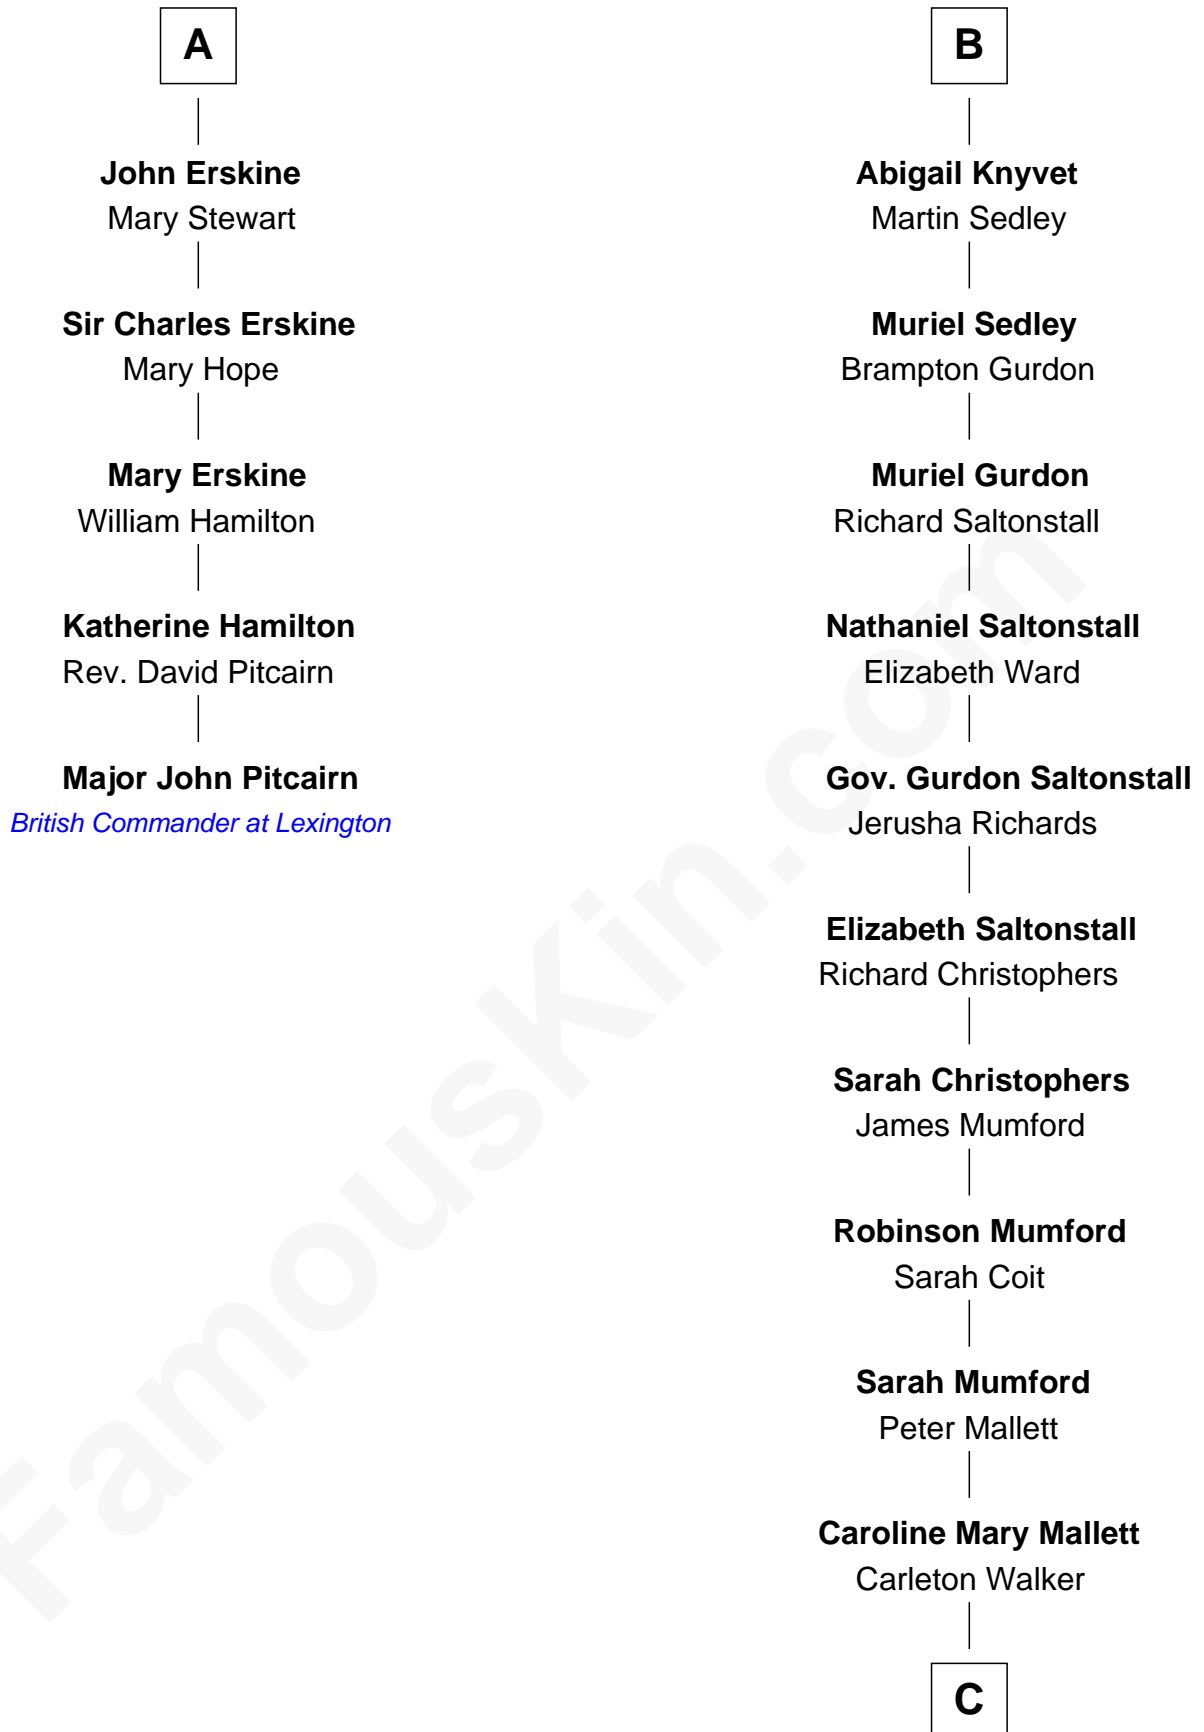

## Relationship Chart of

### Major John Pitcairn

*British Commander at Battle of Lexington*

11th cousin 10 times removed of

**Carly Fiorina**

*CEO of Hewlett-Packard*

C

**Margaret Isabella Walker**

Heinrich Weber

**John Walker Weber**

Maude Graves

**Cara Carleton Weber**

Harold Marvin Sneed

**Joseph Tyree Sneed**

Madelon Montross Juergens

**Carly Fiorina**

*CEO of Hewlett-Packard*