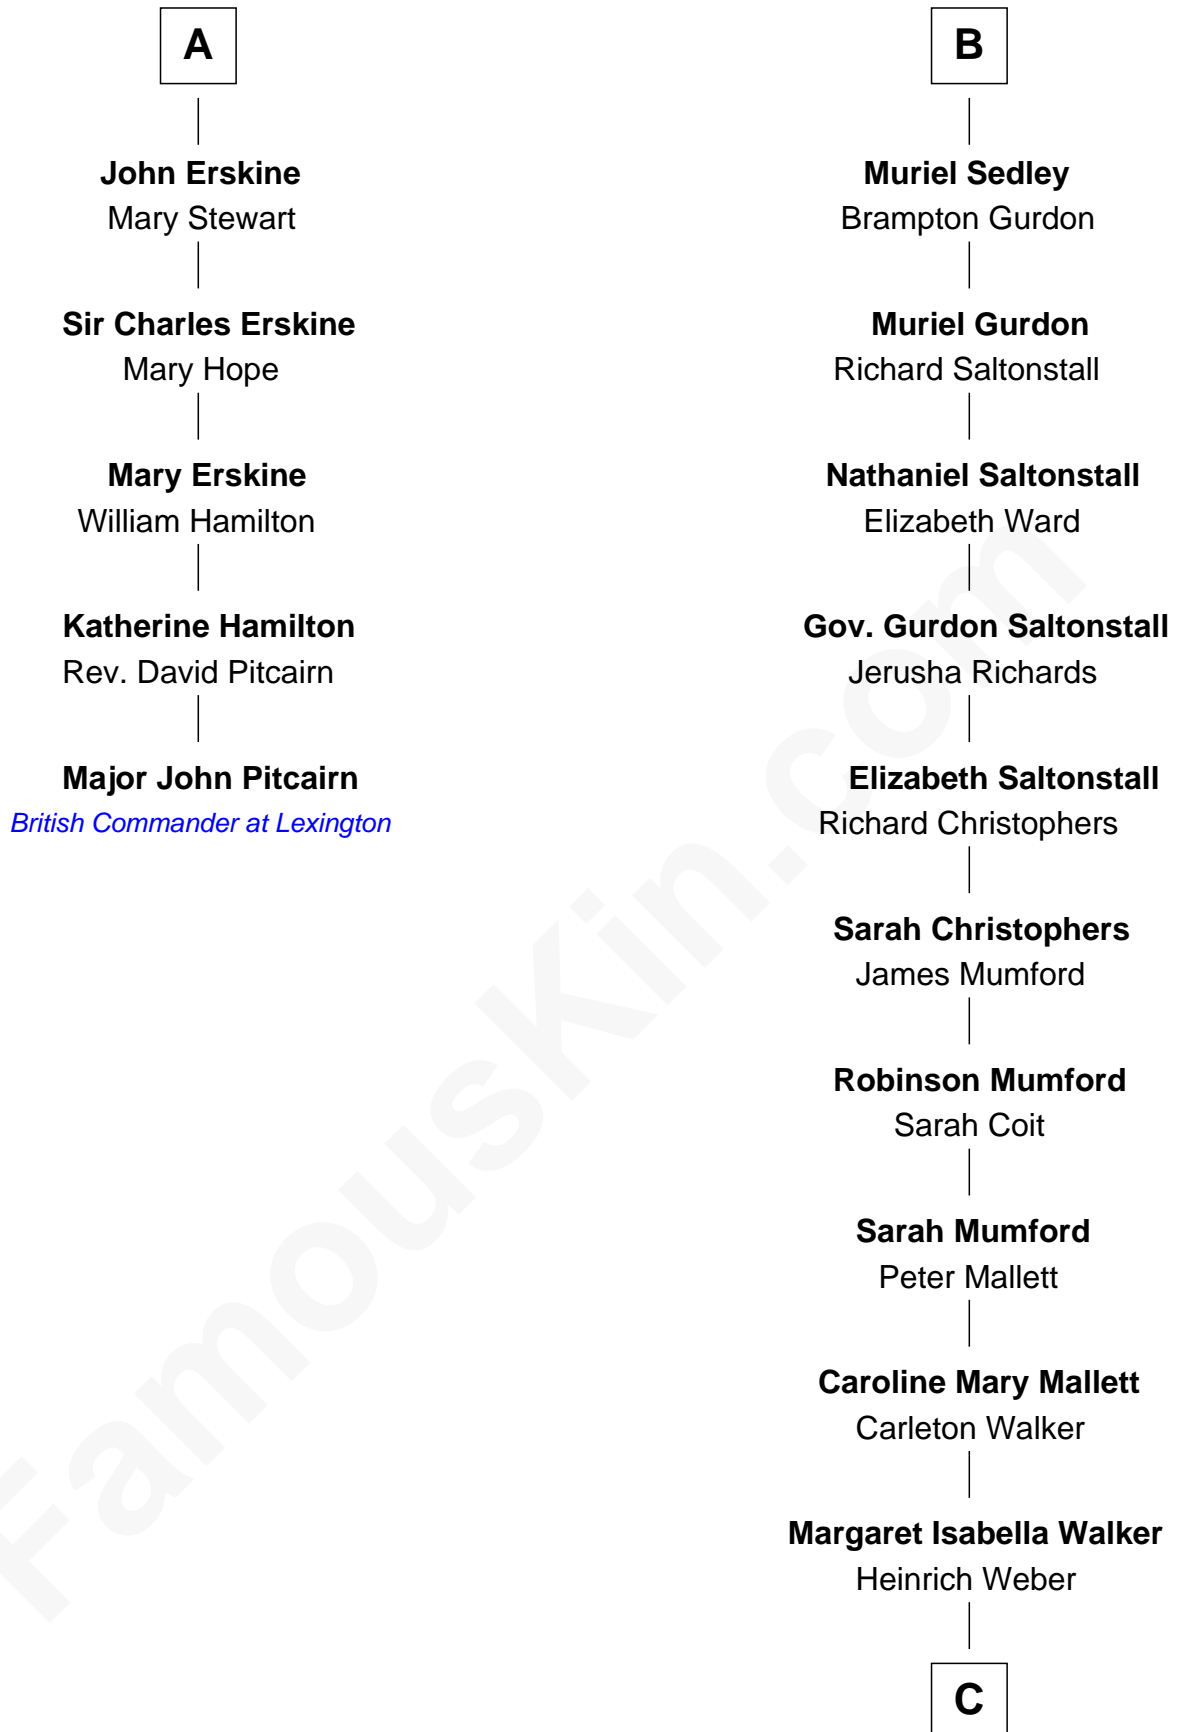

FamousKin.com

Relationship Chart of

Major John Pitcairn

British Commander at Battle of Lexington

11th cousin 9 times removed of

Carly Fiorina

CEO of Hewlett-Packard

C

John Walker Weber

Maude Graves

Cara Carleton Weber

Harold Marvin Sneed

Joseph Tyree Sneed

Madelon Montross Juergens

Carly Fiorina

CEO of Hewlett-Packard