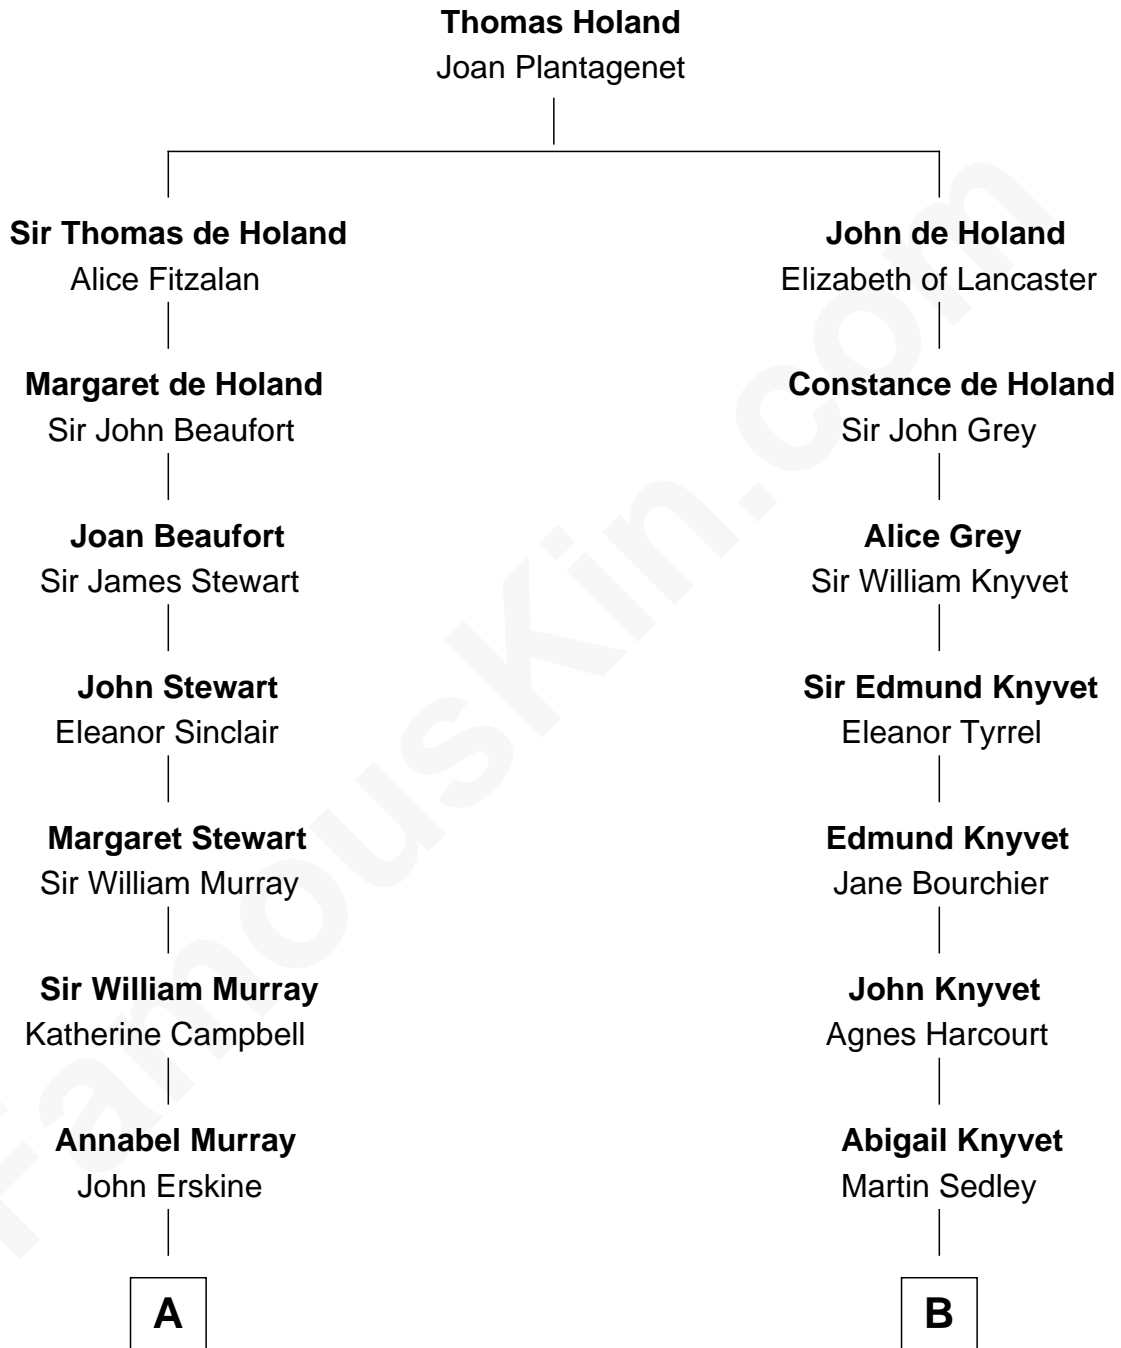

FamousKin.com

Relationship Chart of

Major John Pitcairn

British Commander at Battle of Lexington

11th cousin 9 times removed of

Carly Fiorina

CEO of Hewlett-Packard

C

John Walker Weber

Maude Graves

Cara Carleton Weber

Harold Marvin Sneed

Joseph Tyree Sneed

Madelon Montross Juergens

Carly Fiorina

CEO of Hewlett-Packard