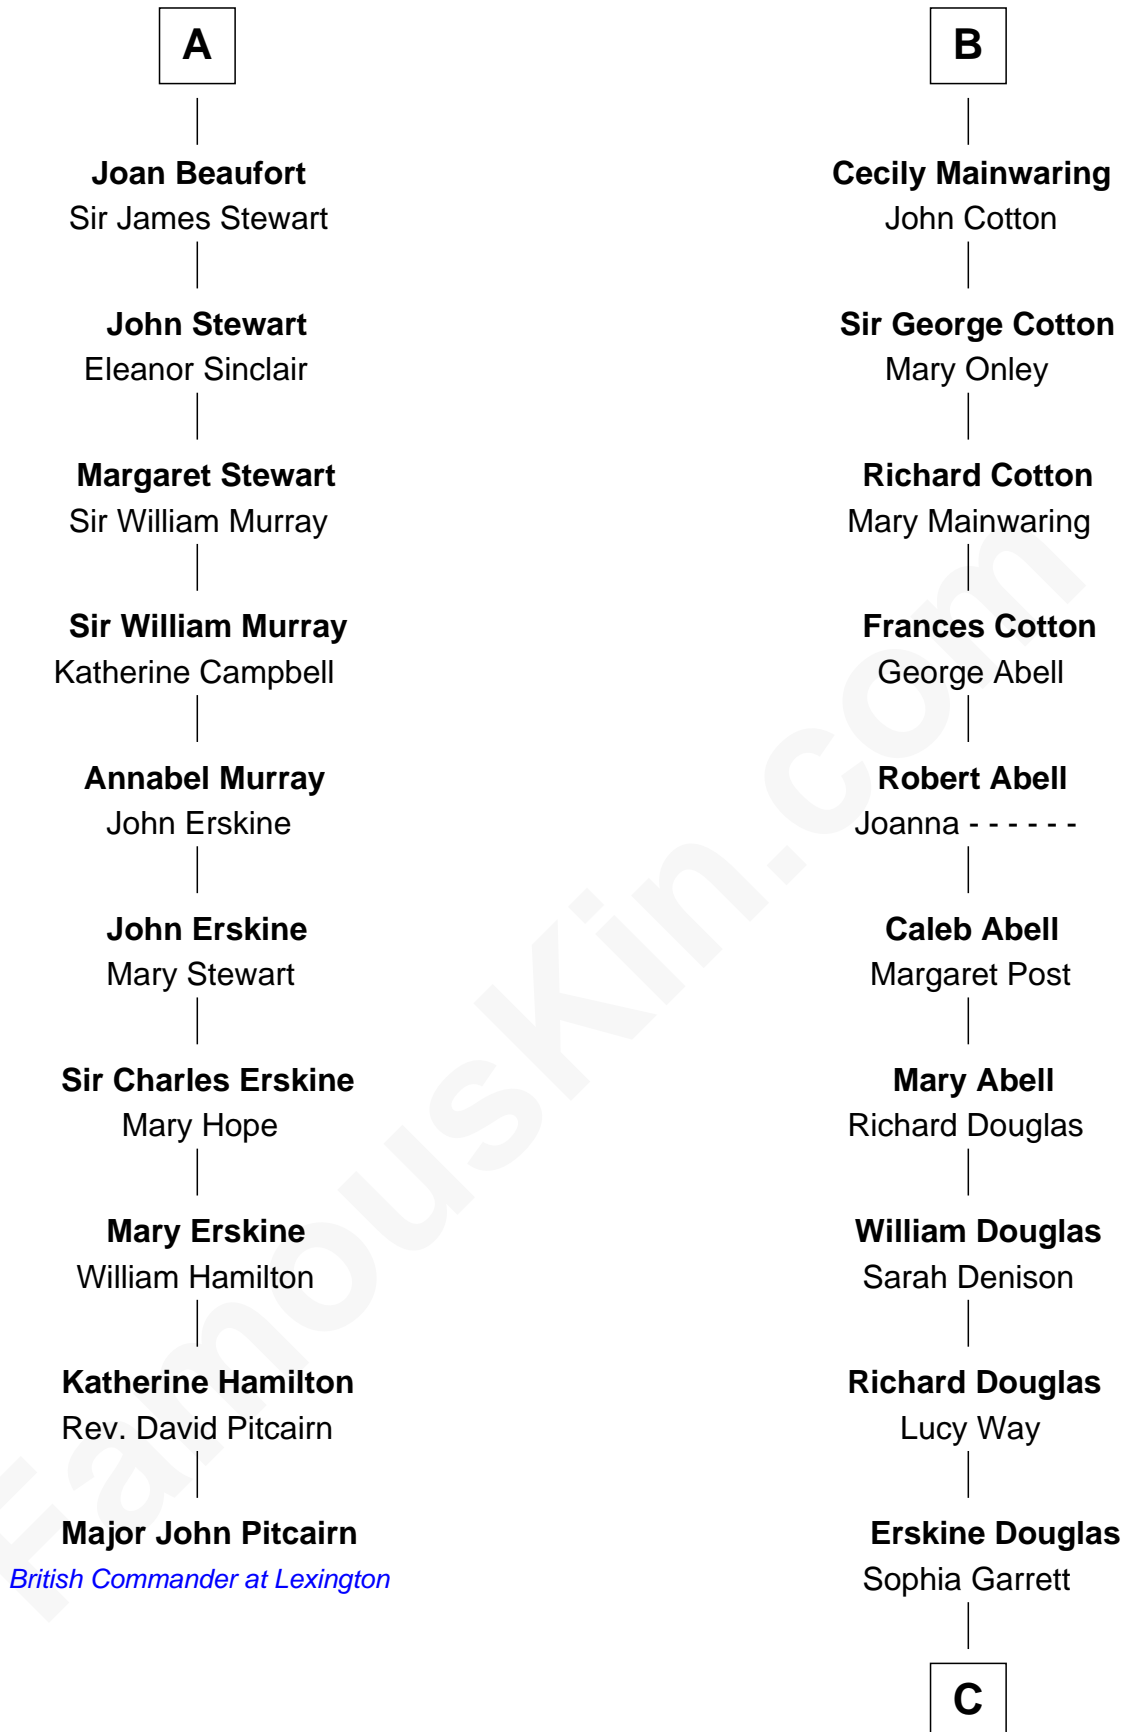

FamousKin.com

Relationship Chart of

Major John Pitcairn

British Commander at Battle of Lexington

16th cousin 5 times removed of

Illeana Douglas

TV and Movie Actress

Sir Roger de Quincy

Helen of Galloway

C

Emma Jane Douglas

Col. George Taliaferro Shackelford

Lena Priscilla Shackelford

Edouard Gregory Hesselberg

Melvyn Edouard Hesselberg

Rosalind Hightower