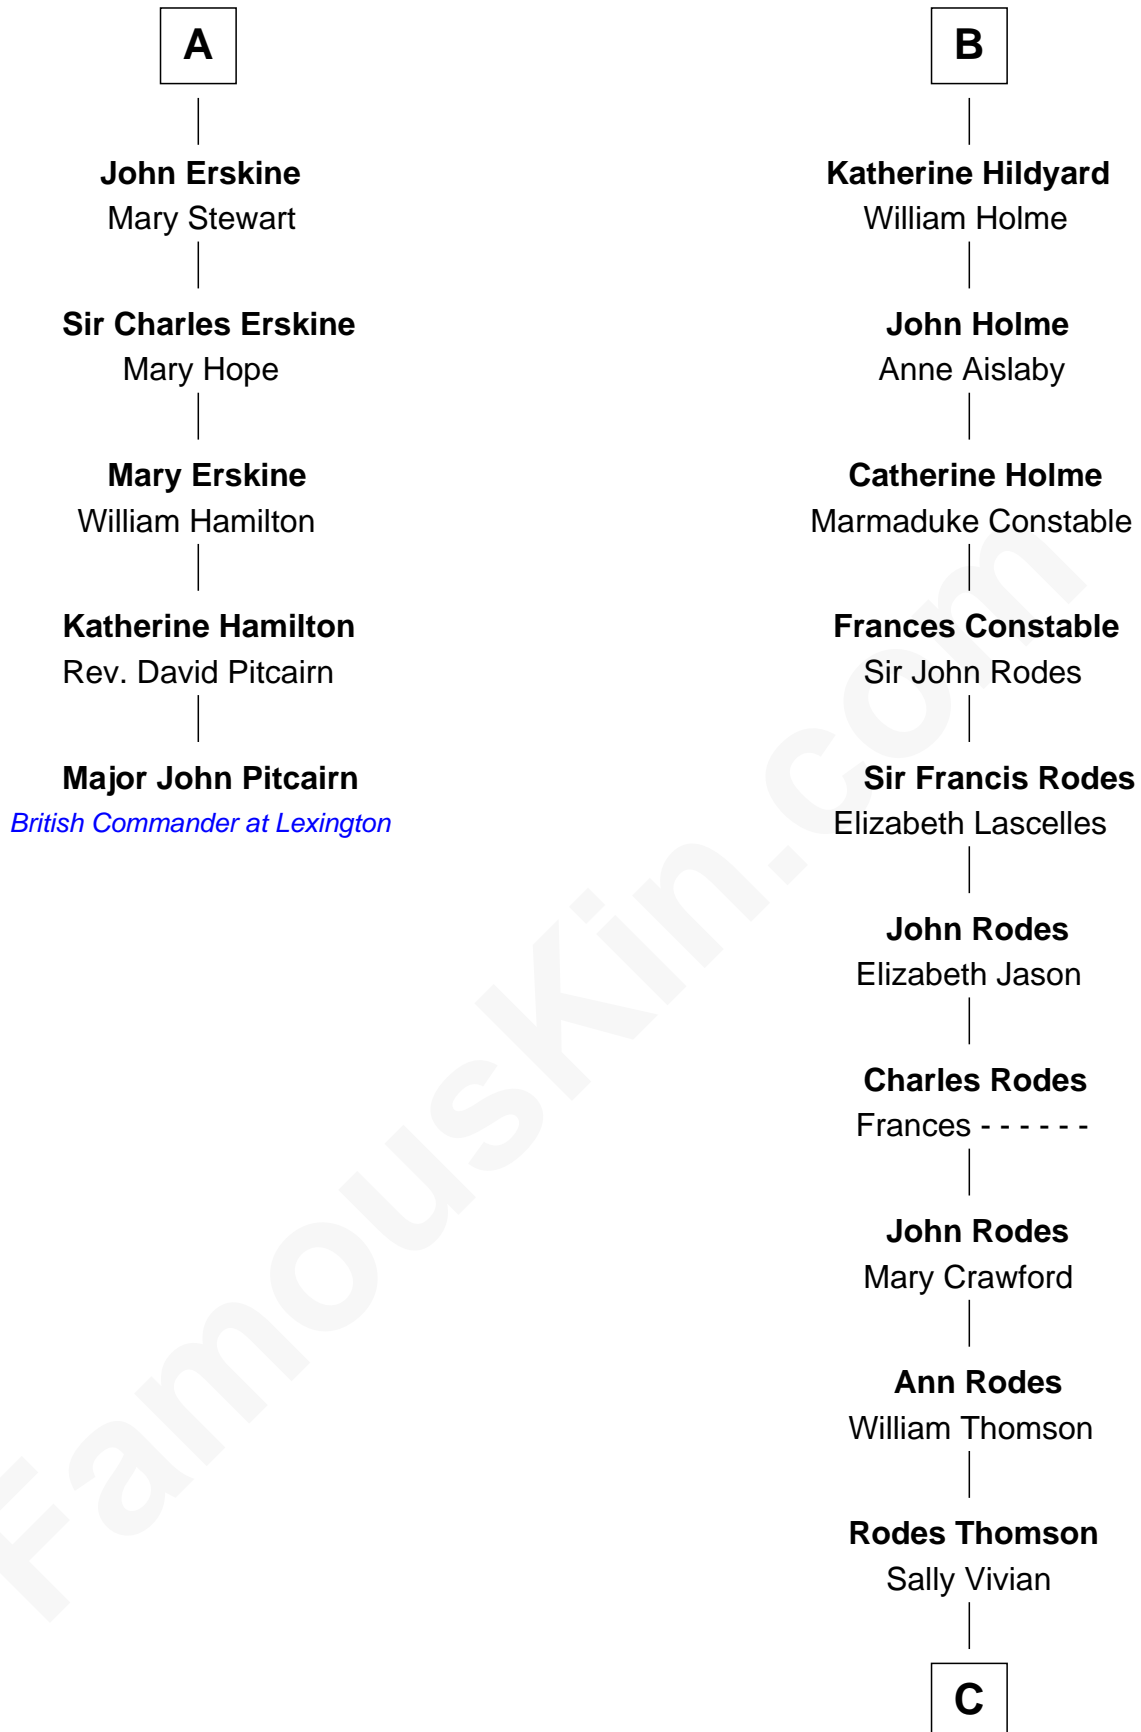

## Relationship Chart of

### Major John Pitcairn

*British Commander at Battle of Lexington*

11th cousin 10 times removed of

**Melvyn Douglas**  
*Movie Actor*

**Edward III, King of England**  
Philippa of Hainault

**C**

**Nancy Thomson**

Thomas Johnson Garrett

**Sophia Garrett**

Erskine Douglas

**Emma Jane Douglas**

Col. George Taliaferro Shackelford

**Lena Priscilla Shackelford**

Edouard Gregory Hesselberg

**Melvyn Douglas**