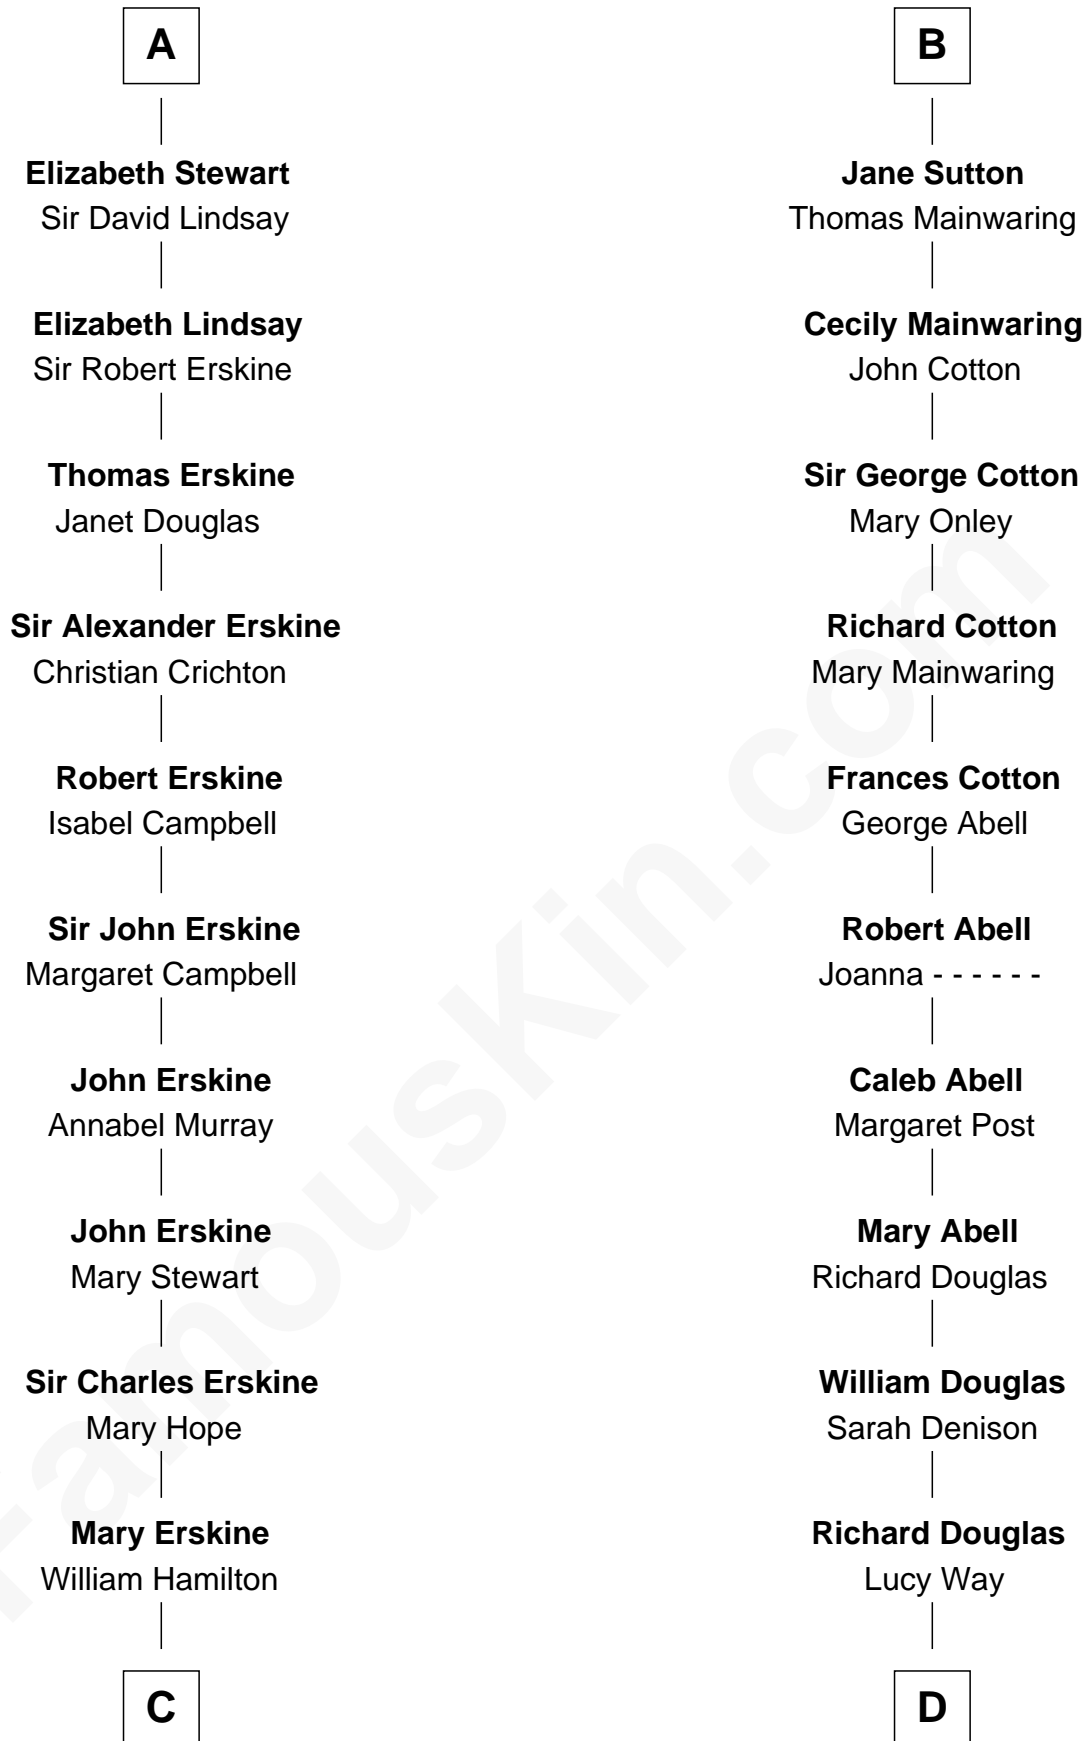

FamousKin.com

Relationship Chart of

Major John Pitcairn

British Commander at Battle of Lexington

18th cousin 2 times removed of

Melvyn Douglas
Movie Actor

Hugh de Kevelioc
Bertrade de Montfort

C

Katherine Hamilton

Rev. David Pitcairn

Major John Pitcairn

British Commander at Lexington

D

Erskine Douglas

Sophia Garrett

Emma Jane Douglas