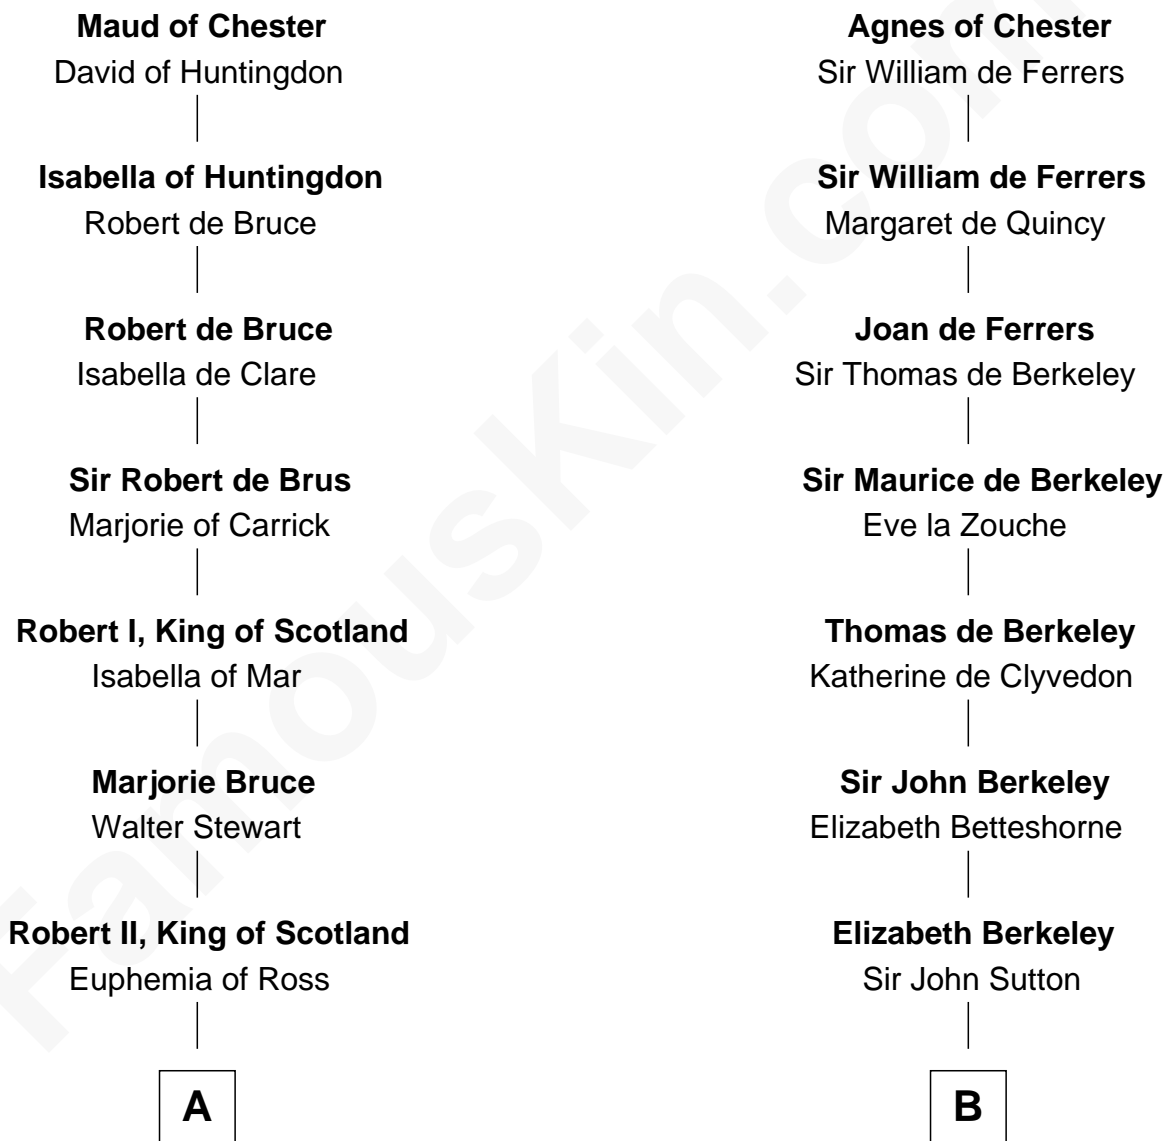

FamousKin.com

Relationship Chart of

Major John Pitcairn

British Commander at Battle of Lexington

18th cousin 2 times removed of

Melvyn Douglas
Movie Actor

Hugh de Kevelioc
Bertrade de Montfort

C

Katherine Hamilton

Rev. David Pitcairn

Major John Pitcairn

British Commander at Lexington

D

Erskine Douglas

Sophia Garrett

Emma Jane Douglas

Col. George Taliaferro Shackelford

Lena Priscilla Shackelford

Edouard Gregory Hesselberg

Melvyn Douglas

Movie Actor

FamousKin.com