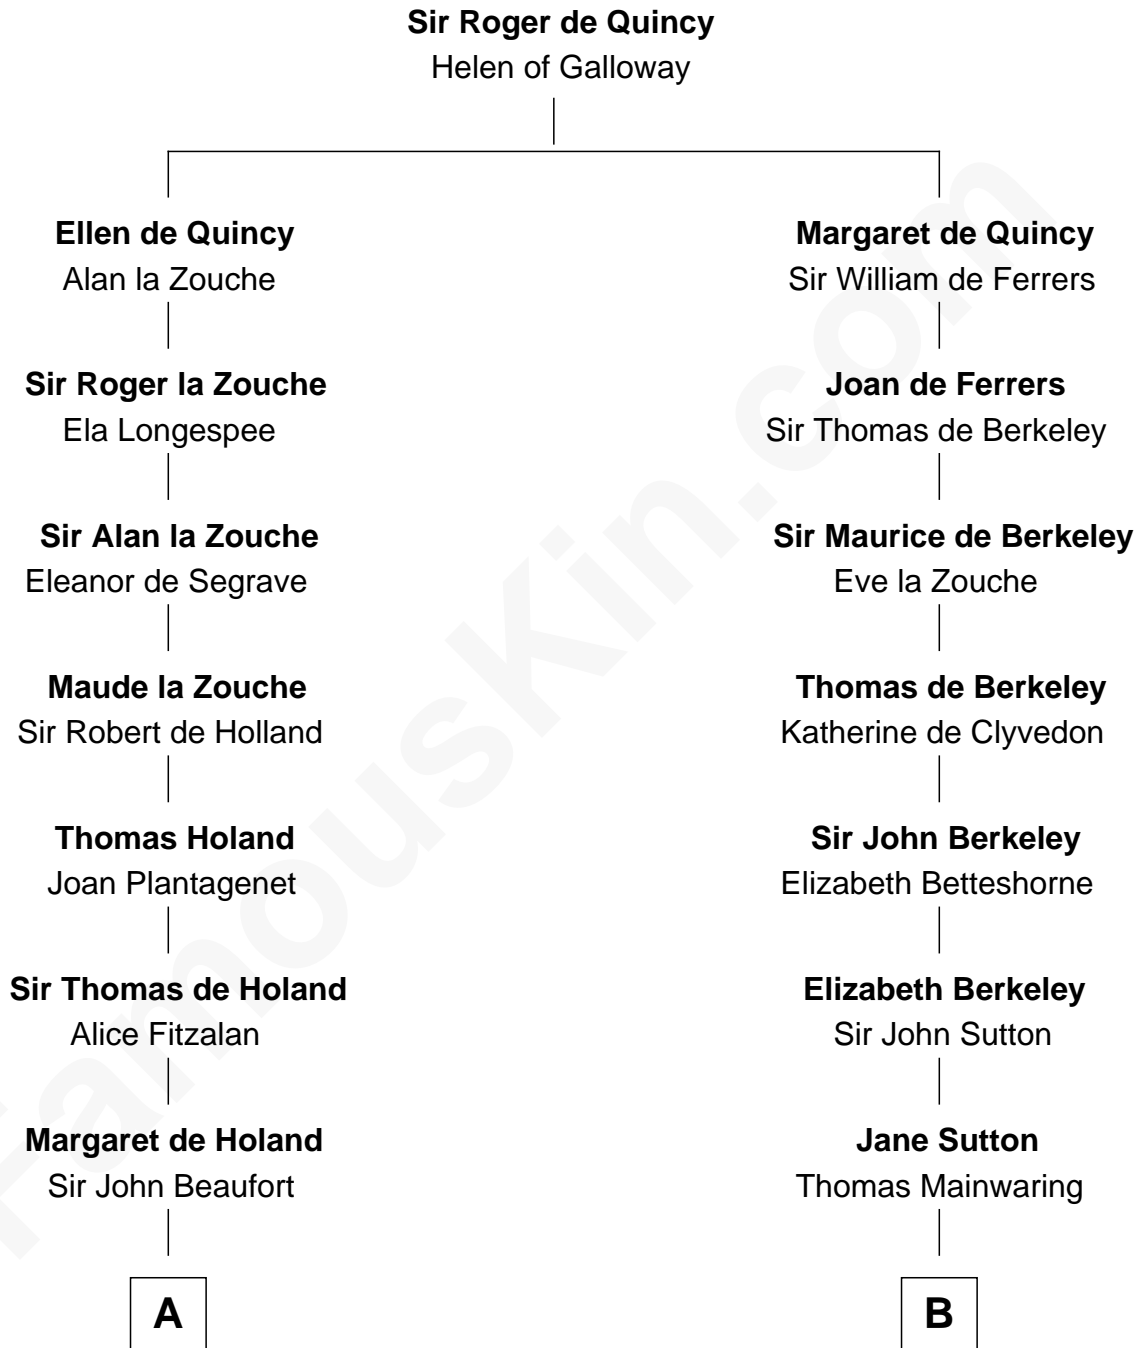

# FamousKin.com

## Relationship Chart of

### Major John Pitcairn

*British Commander at Battle of Lexington*

16th cousin 3 times removed of

**Melvyn Douglas**  
*Movie Actor*

**C**

**Emma Jane Douglas**

Col. George Taliaferro Shackelford

**Lena Priscilla Shackelford**