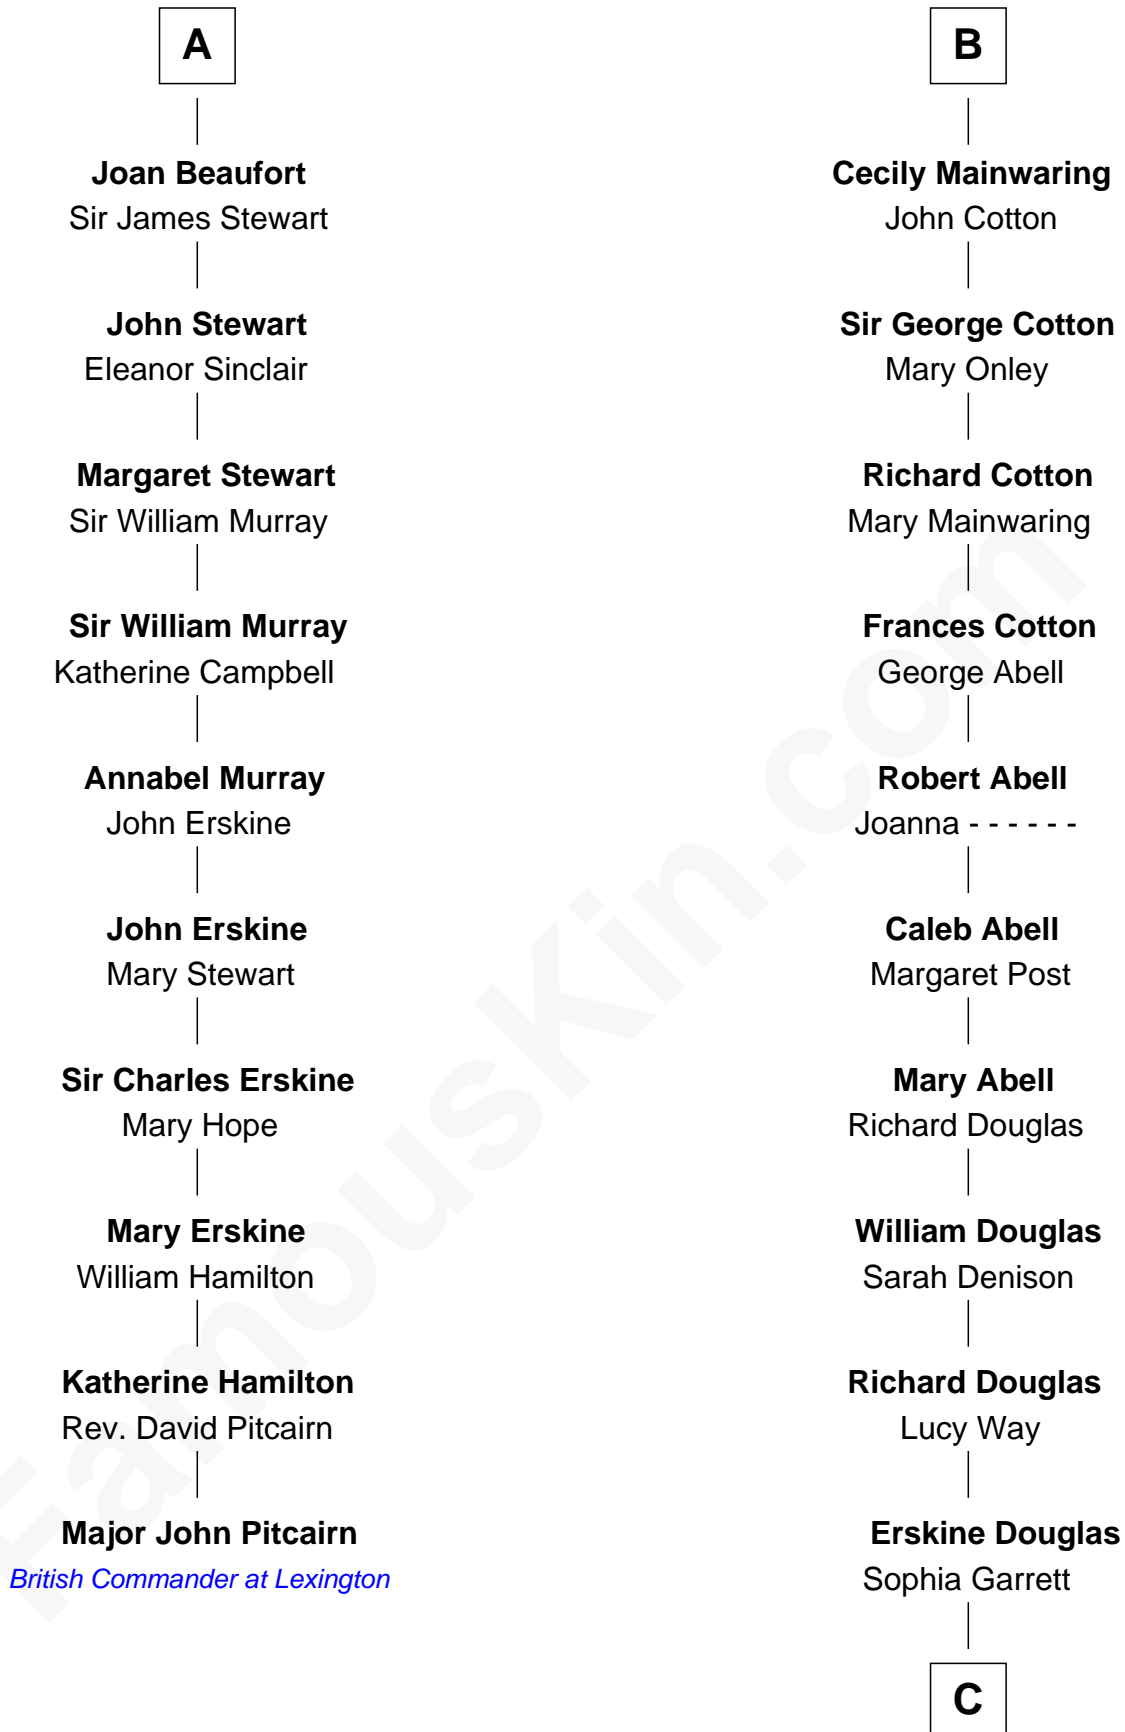

## Relationship Chart of

### Major John Pitcairn

*British Commander at Battle of Lexington*

16th cousin 3 times removed of

**Melvyn Douglas**  
*Movie Actor*

**C**

**Emma Jane Douglas**

Col. George Taliaferro Shackelford

**Lena Priscilla Shackelford**