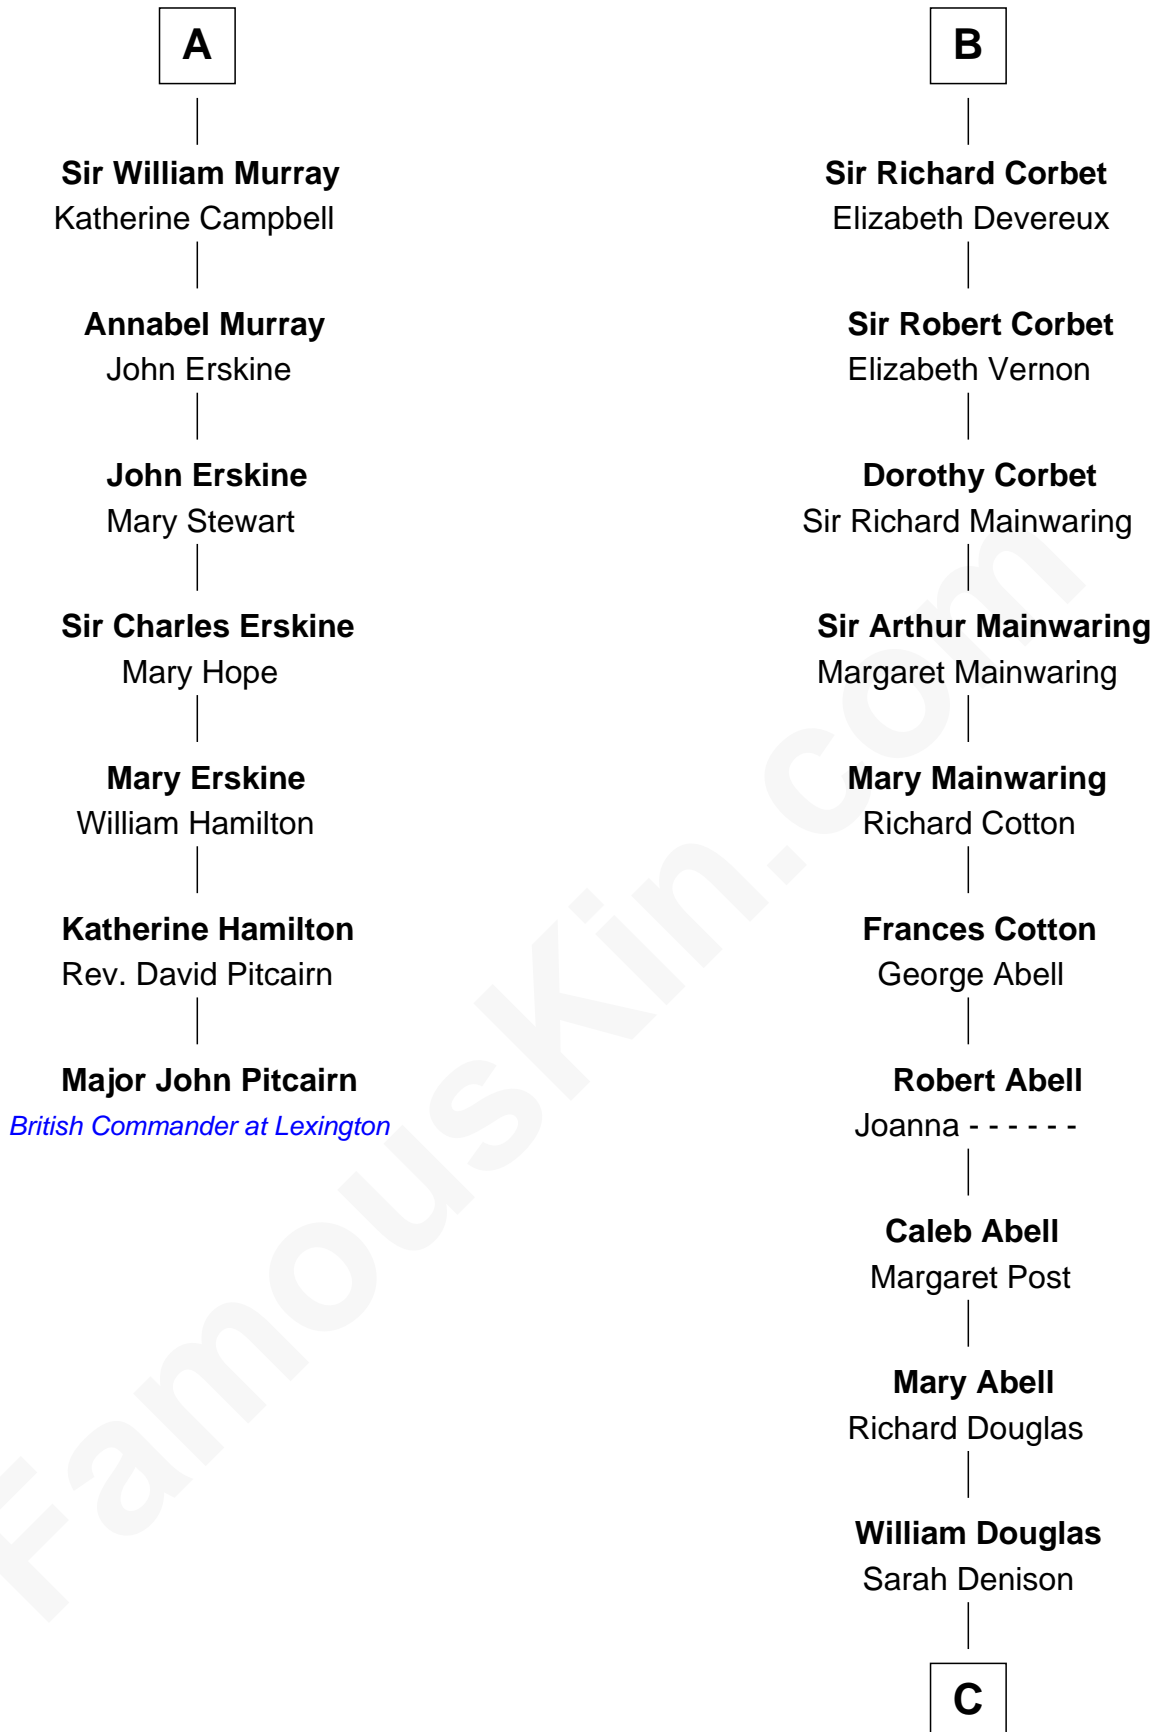

FamousKin.com

Relationship Chart of

Major John Pitcairn

British Commander at Battle of Lexington

13th cousin 8 times removed of

Melvyn Douglas
Movie Actor

C

Richard Douglas

Lucy Way

Erskine Douglas

Sophia Garrett

Emma Jane Douglas

Col. George Taliaferro Shackelford

Lena Priscilla Shackelford

Edouard Gregory Hesselberg

Melvyn Douglas