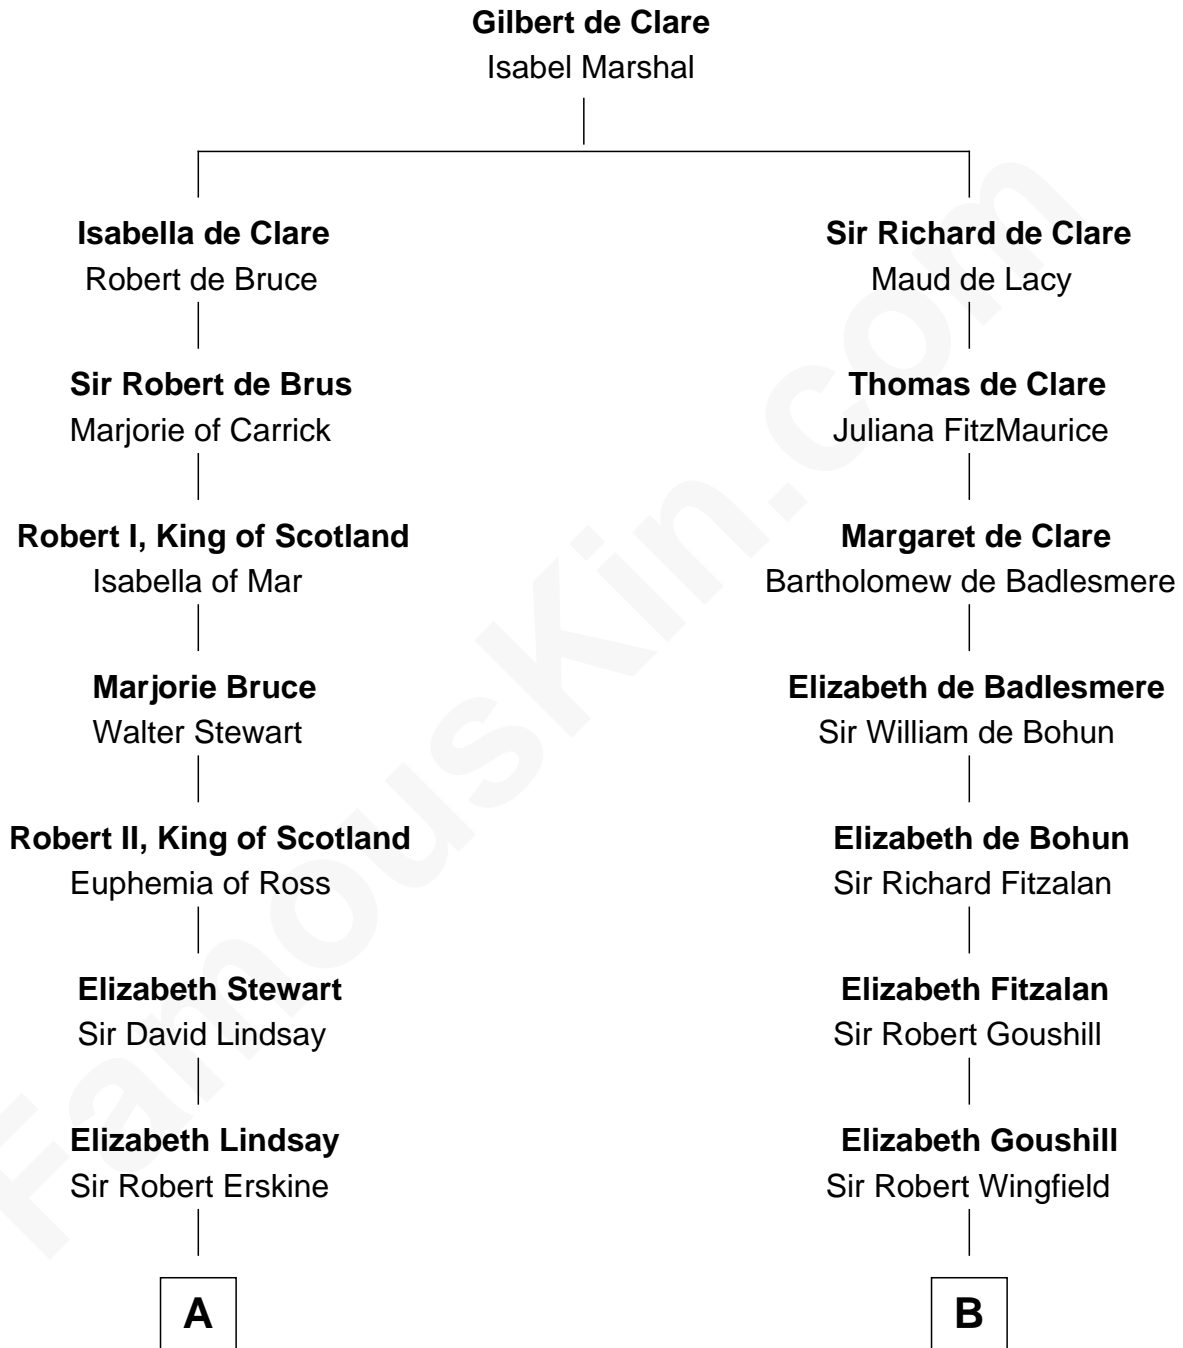

FamousKin.com

Relationship Chart of

Major John Pitcairn

British Commander at Battle of Lexington

16th cousin 3 times removed of

Shubael D. Childs

Founder of S.D. Childs & Company

C