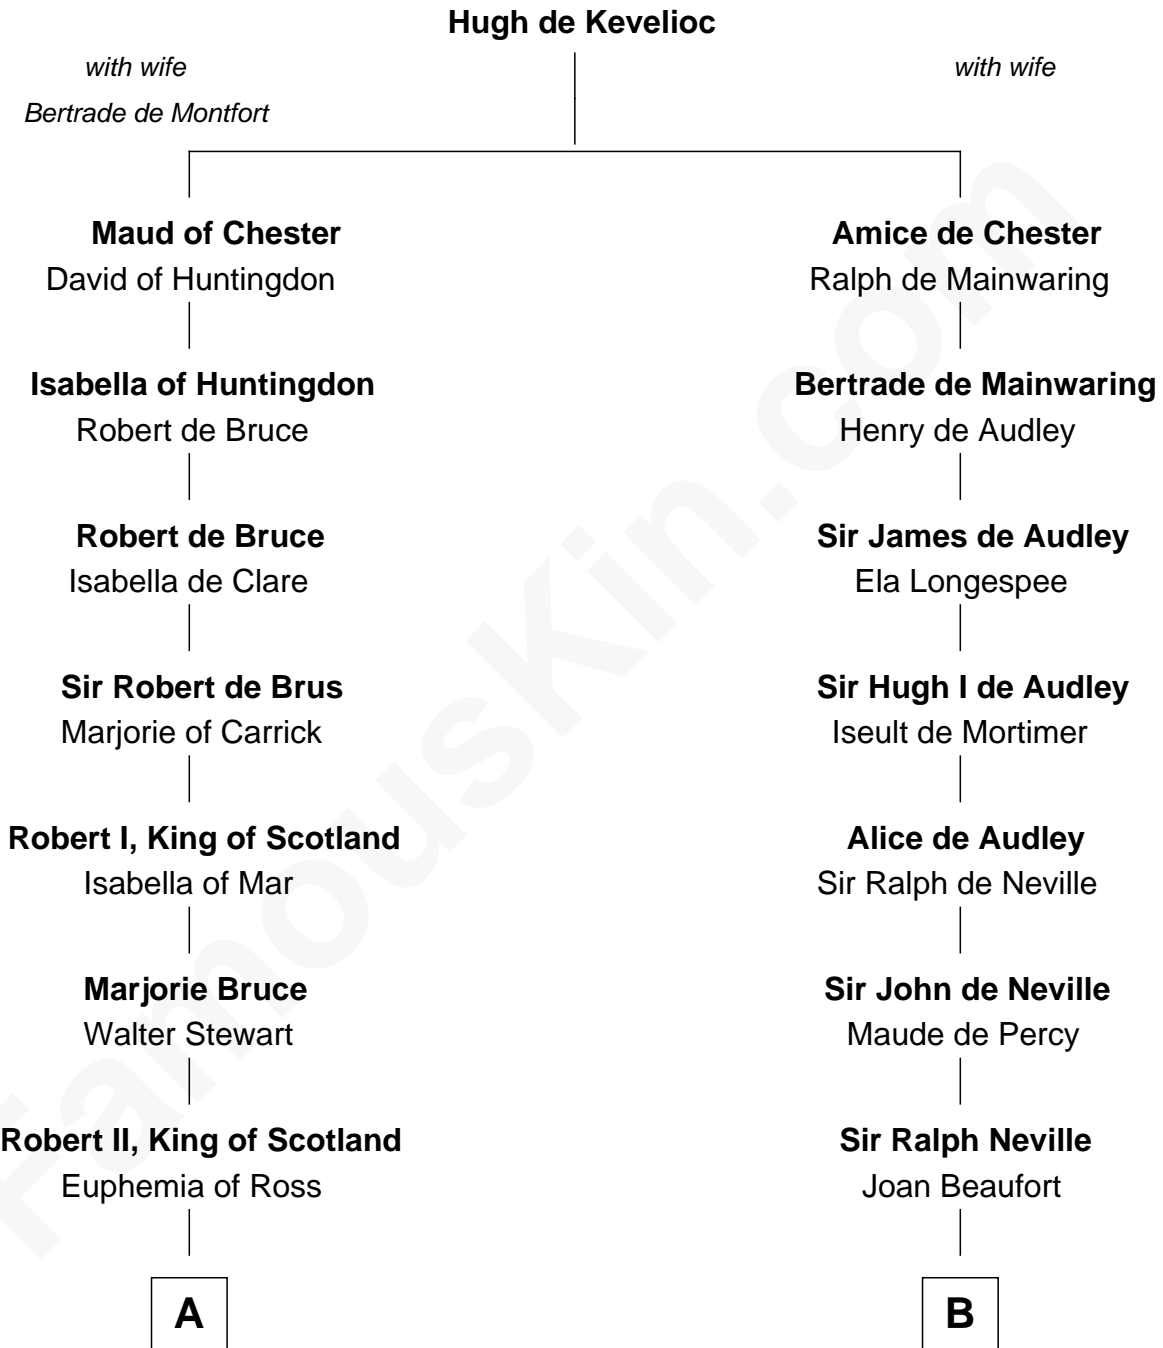

FamousKin.com

Relationship Chart of

Major John Pitcairn

British Commander at Battle of Lexington

18th cousin of

Thomas Jefferson

3rd U.S. President and Signer of the Declaration of Independence

C

Katherine Hamilton

Rev. David Pitcairn

Major John Pitcairn

British Commander at Lexington

D

Jane Randolph

Peter Jefferson

Thomas Jefferson

3rd U.S. President

FamousKin.com