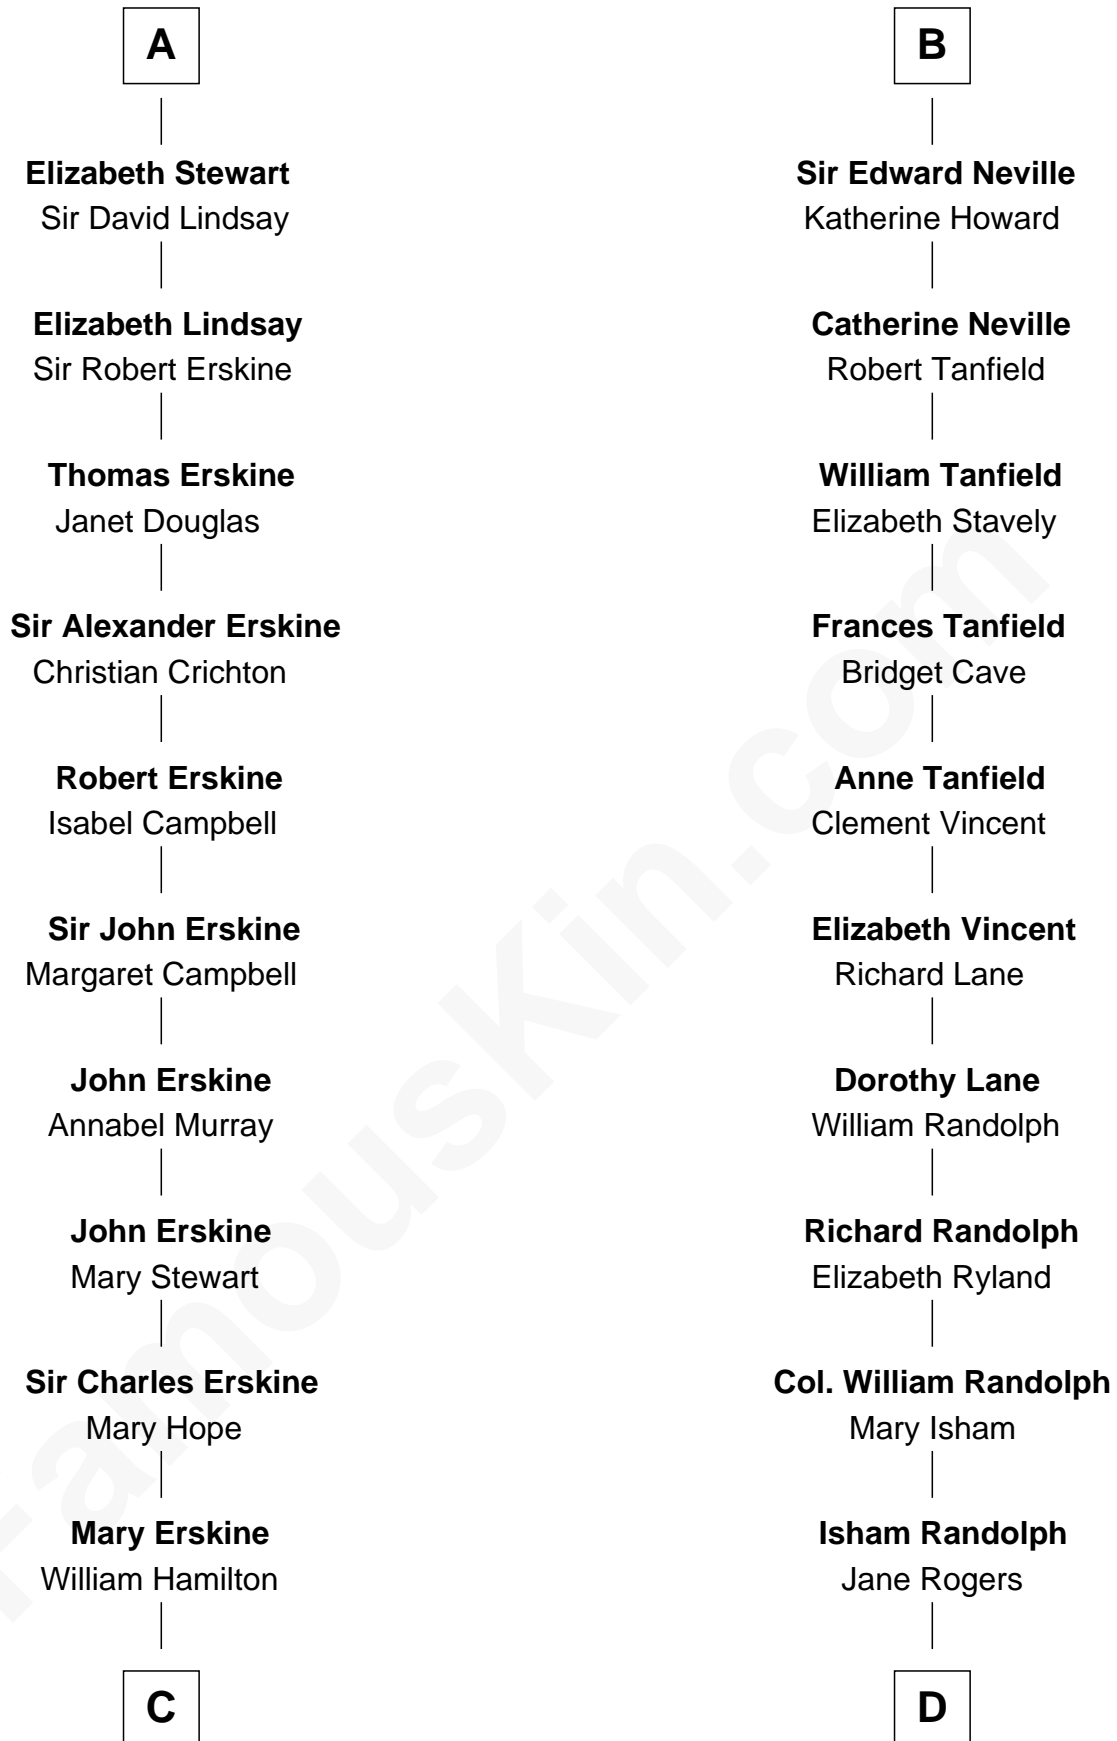

FamousKin.com

Relationship Chart of

Major John Pitcairn

British Commander at Battle of Lexington

18th cousin of

Thomas Jefferson

3rd U.S. President and Signer of the Declaration of Independence

C

Katherine Hamilton

Rev. David Pitcairn

Major John Pitcairn

British Commander at Lexington

D

Jane Randolph

Peter Jefferson

Thomas Jefferson

3rd U.S. President

FamousKin.com