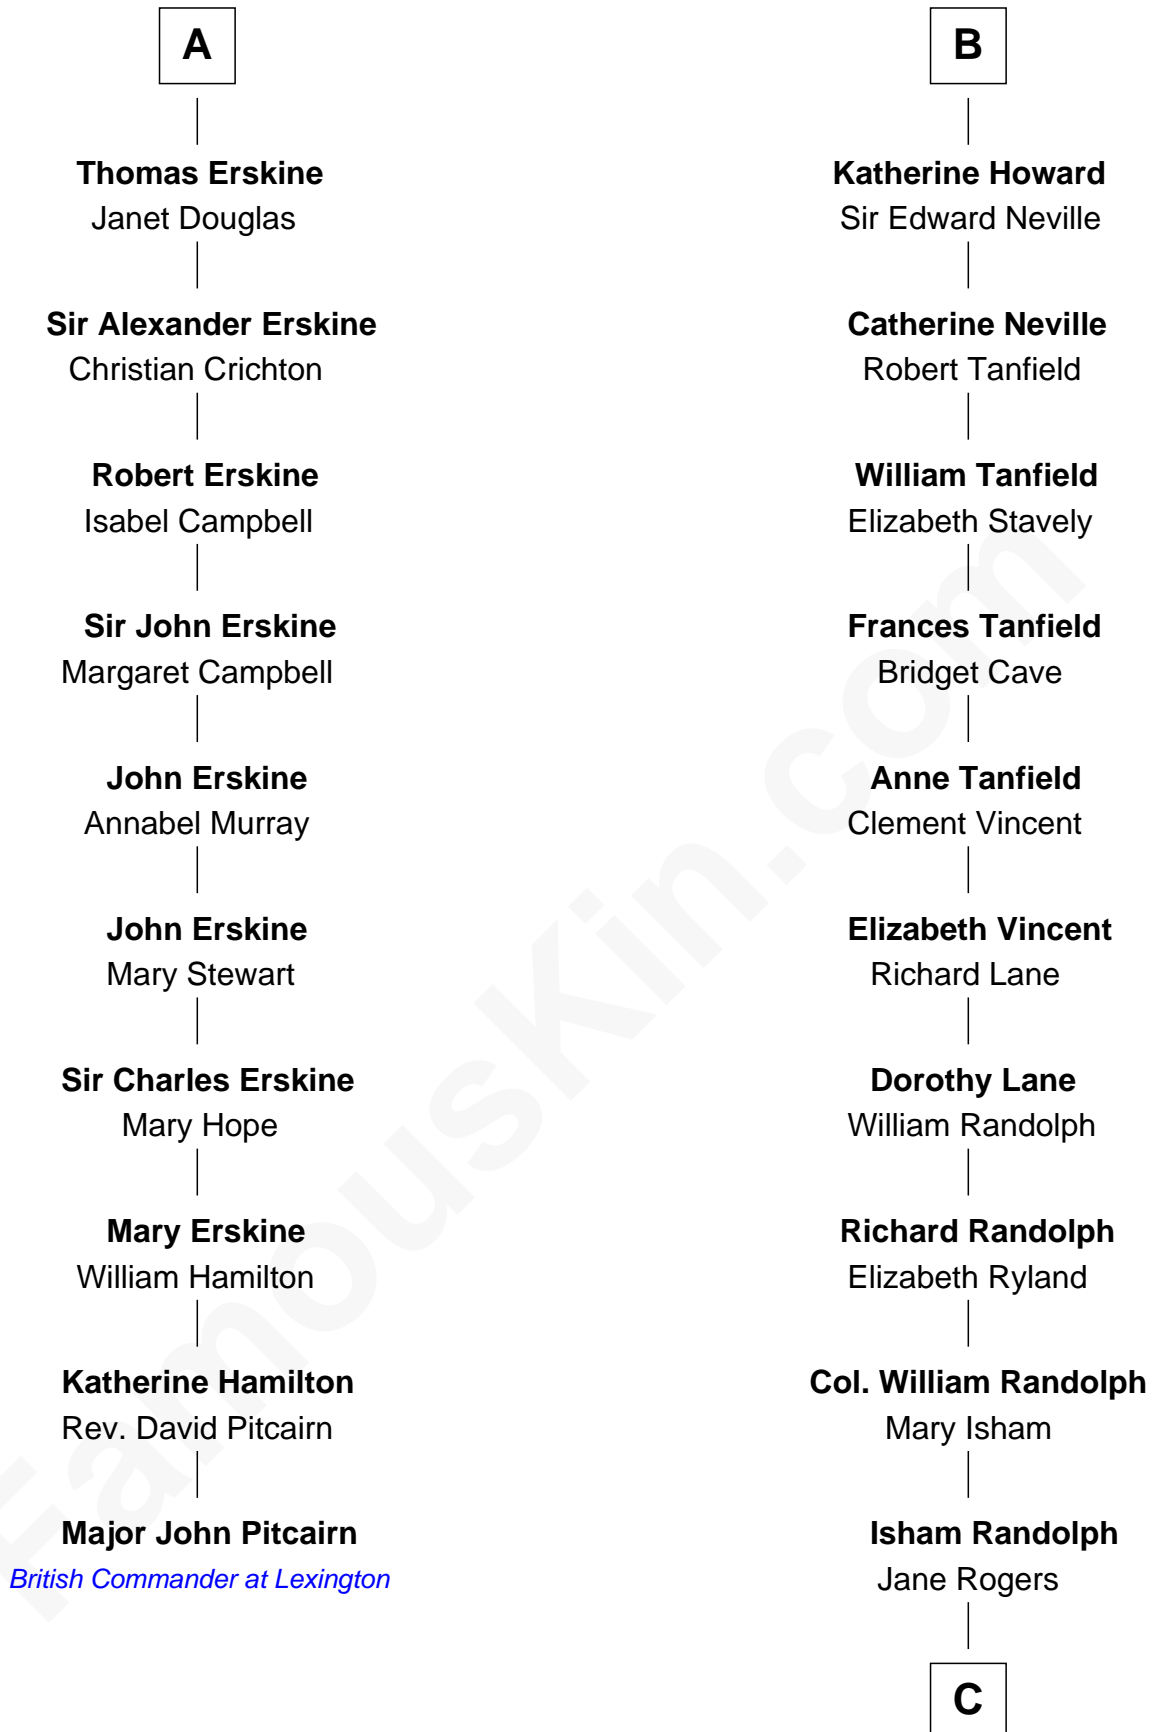

FamousKin.com

Relationship Chart of

Major John Pitcairn

British Commander at Battle of Lexington

16th cousin 2 times removed of

Thomas Jefferson

3rd U.S. President and Signer of the Declaration of Independence

Gilbert de Clare

Isabel Marshal

C

Jane Randolph

Peter Jefferson

Thomas Jefferson

3rd U.S. President

FamousKin.com