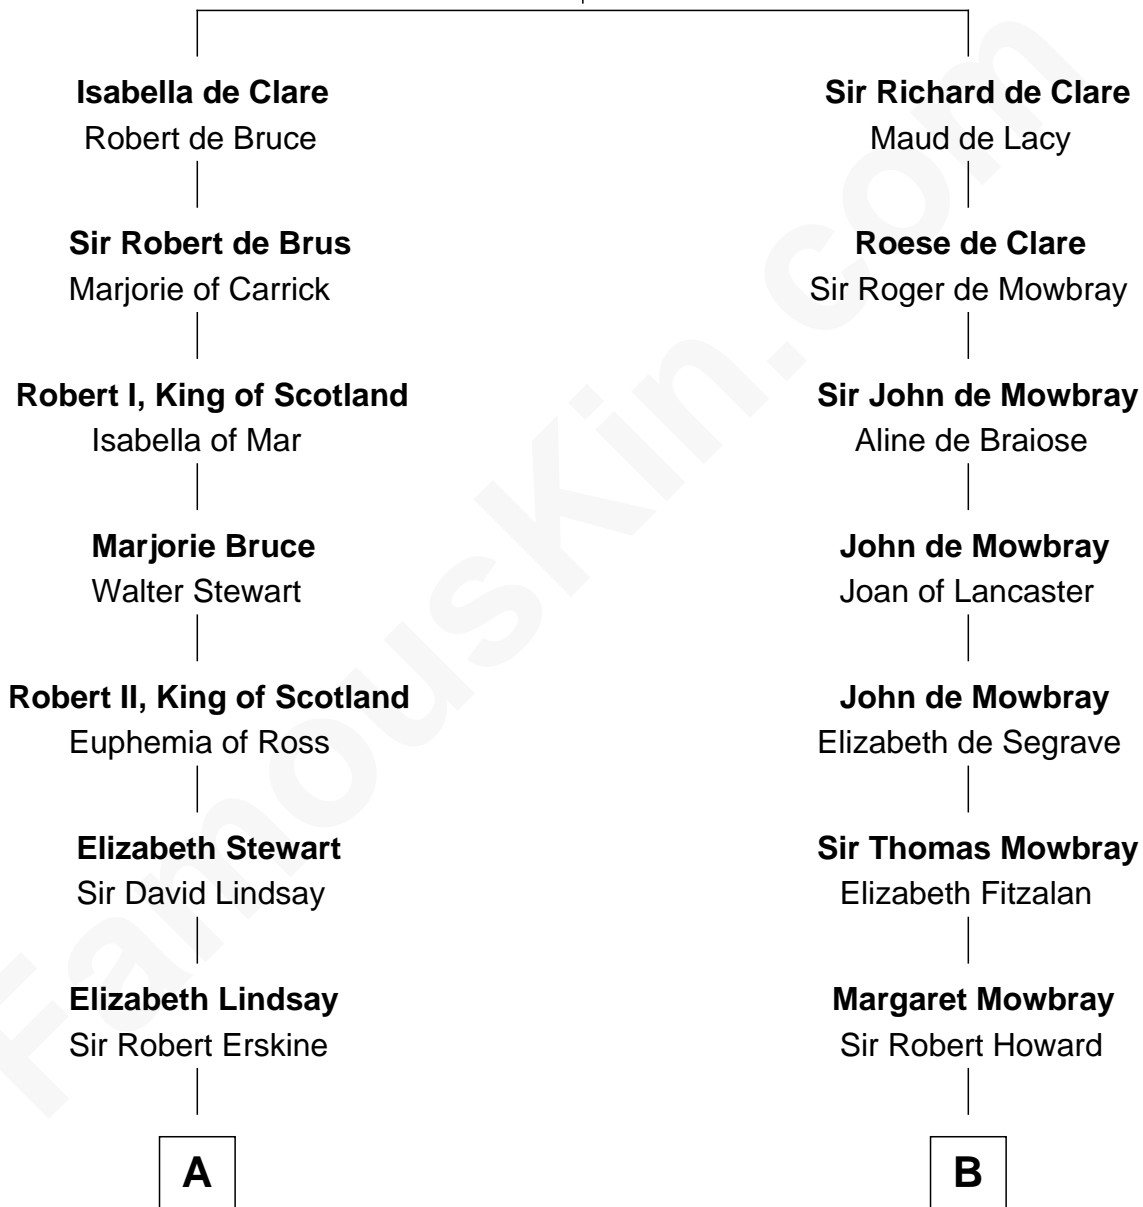

FamousKin.com

Relationship Chart of

Major John Pitcairn

British Commander at Battle of Lexington

16th cousin 2 times removed of

Thomas Jefferson

3rd U.S. President and Signer of the Declaration of Independence

Gilbert de Clare

Isabel Marshal

C

Jane Randolph

Peter Jefferson

Thomas Jefferson

3rd U.S. President

FamousKin.com