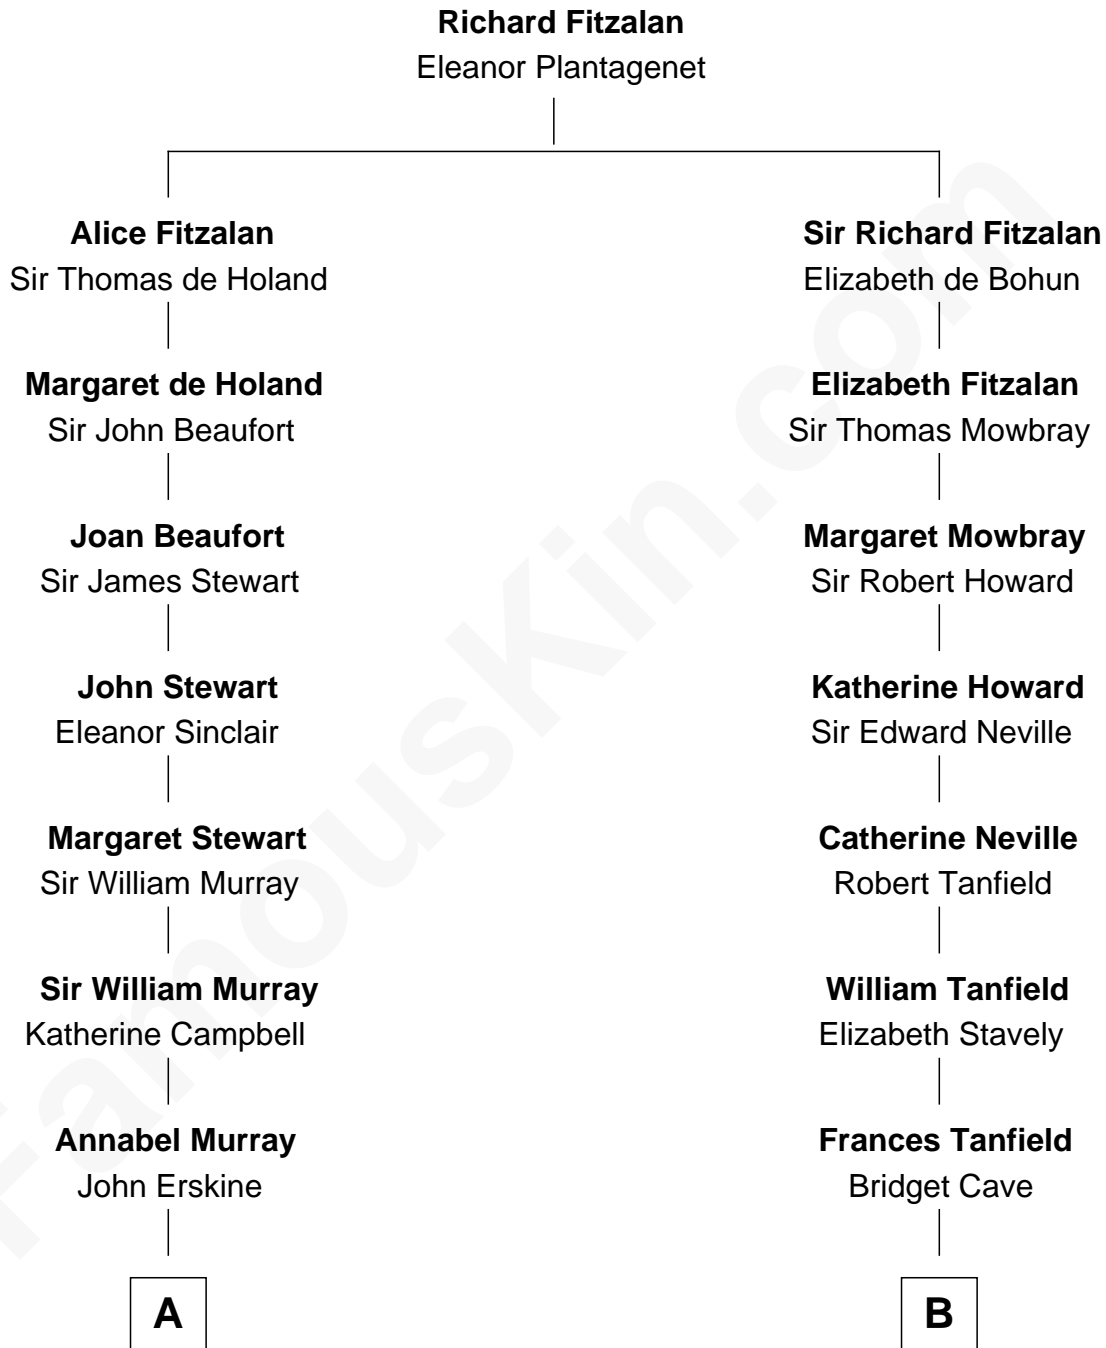

FamousKin.com

Relationship Chart of

Major John Pitcairn

British Commander at Battle of Lexington

11th cousin 3 times removed of

Thomas Jefferson

3rd U.S. President and Signer of the Declaration of Independence

A

John Erskine

Mary Stewart

Sir Charles Erskine

Mary Hope

Mary Erskine

William Hamilton

Katherine Hamilton