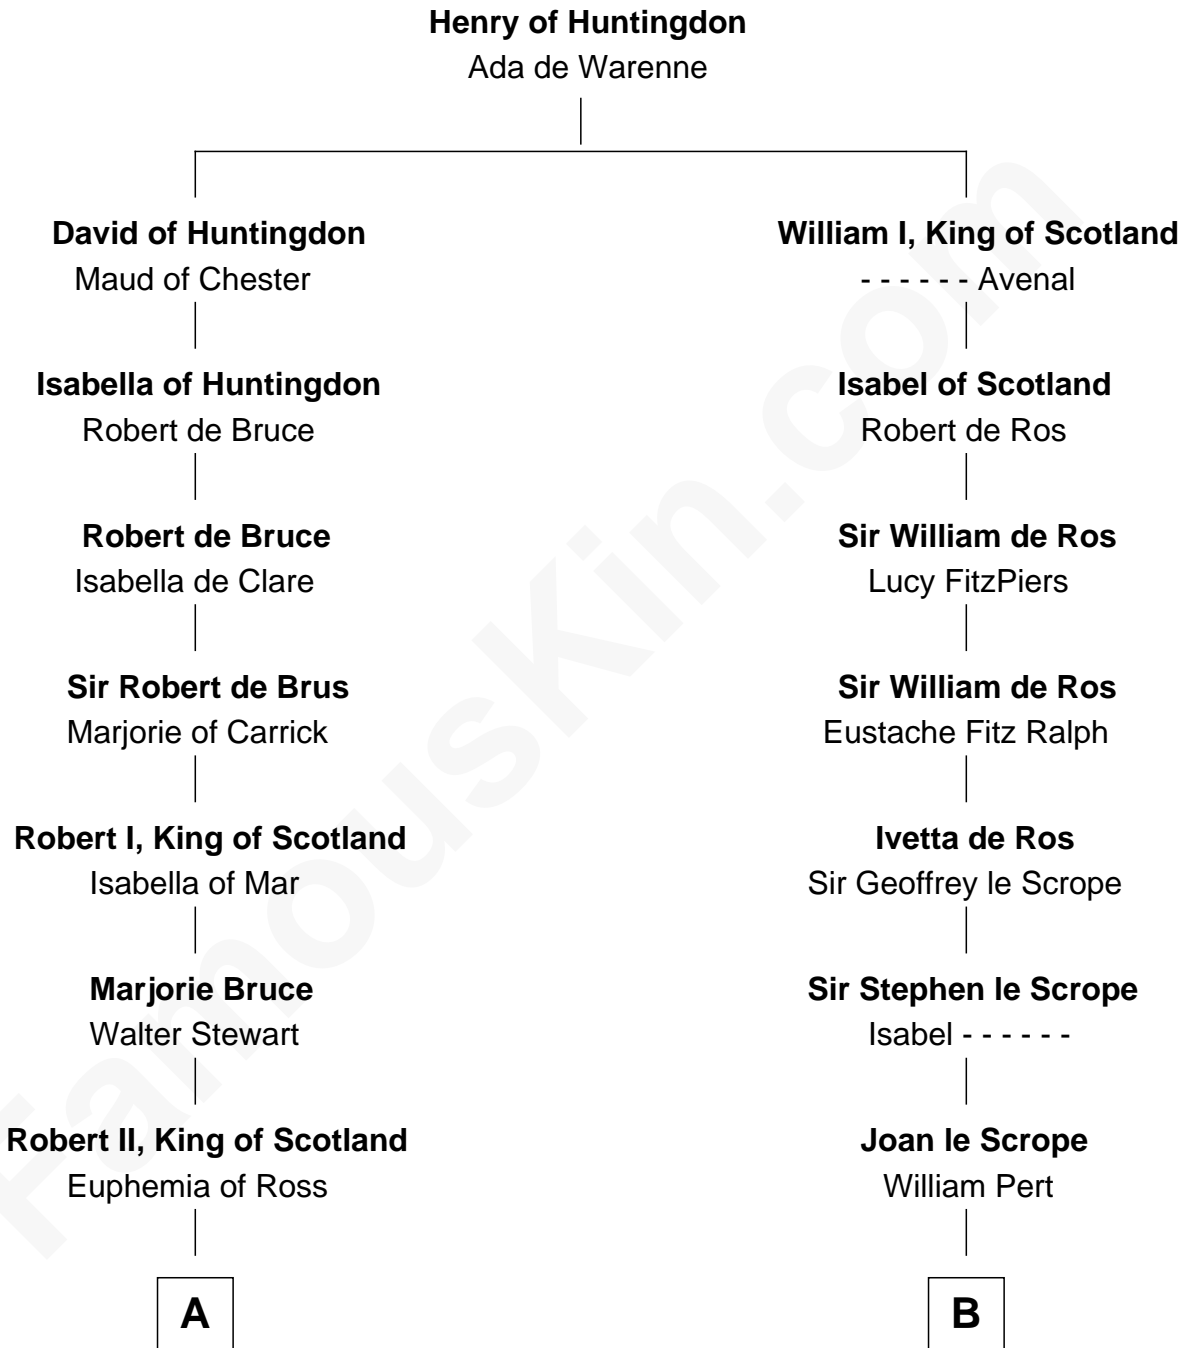

FamousKin.com

Relationship Chart of

Major John Pitcairn

British Commander at Battle of Lexington

18th cousin 2 times removed of

Thomas Jefferson

3rd U.S. President and Signer of the Declaration of Independence

C

Katherine Hamilton
Rev. David Pitcairn

Major John Pitcairn
British Commander at Lexington

D

Mary Isham
Col. William Randolph

Isham Randolph
Jane Rogers

Jane Randolph
Peter Jefferson

Thomas Jefferson
3rd U.S. President