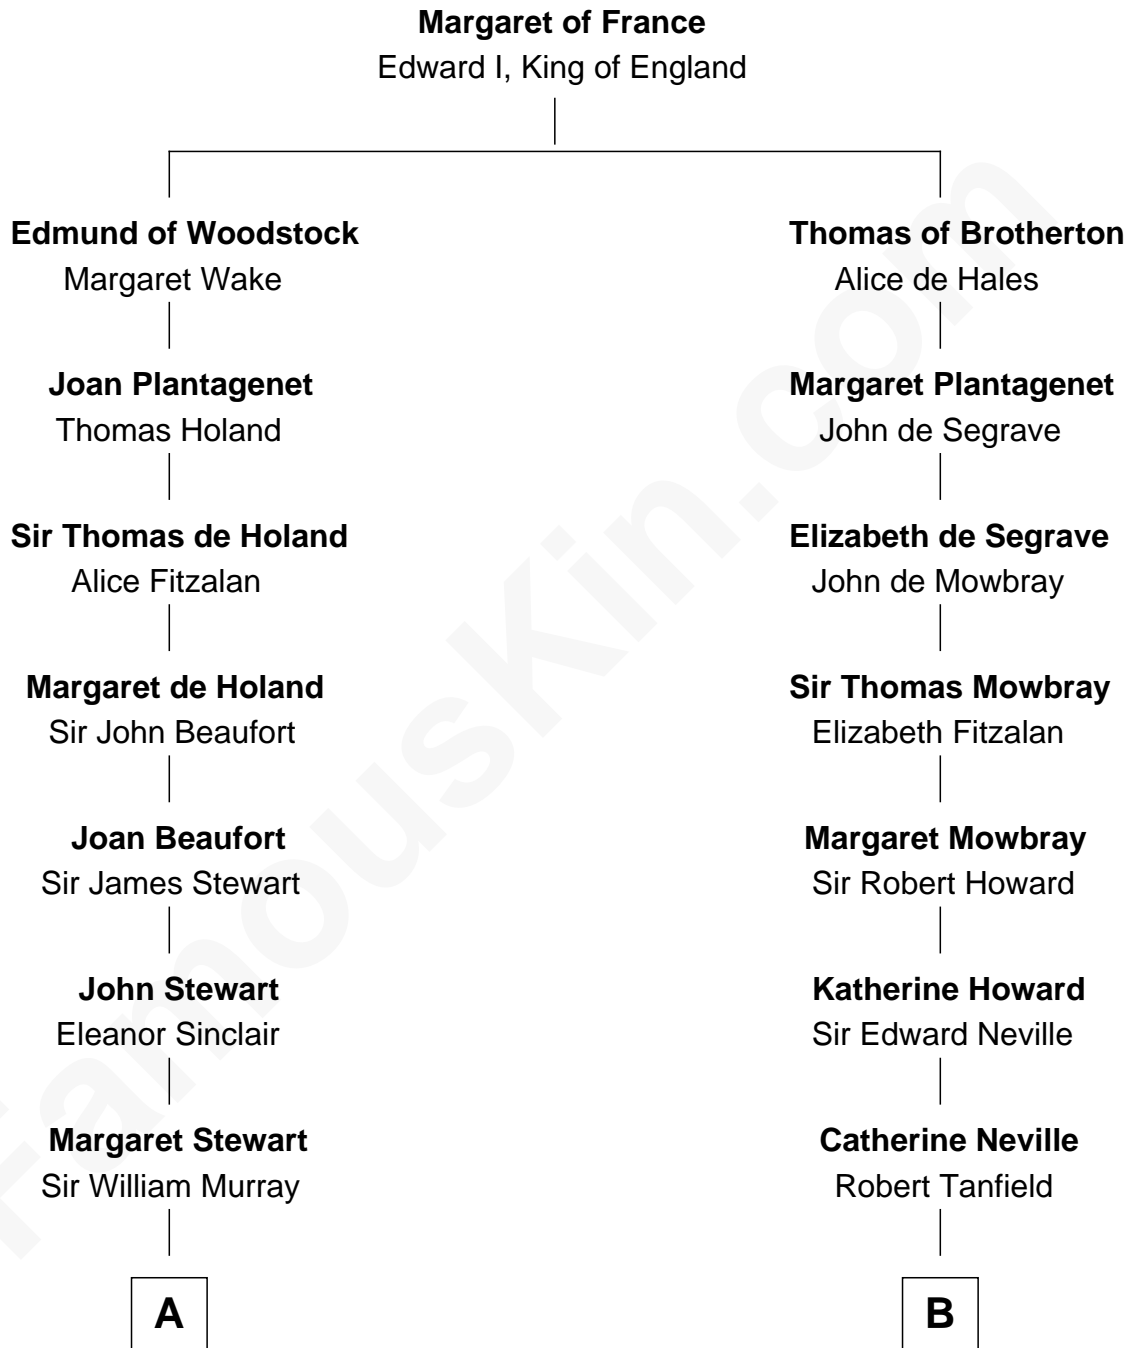

FamousKin.com

Relationship Chart of

Major John Pitcairn

British Commander at Battle of Lexington

13th cousin 3 times removed of

Thomas Jefferson

3rd U.S. President and Signer of the Declaration of Independence

A

Sir William Murray
Katherine Campbell

Annabel Murray
John Erskine

John Erskine
Mary Stewart

Sir Charles Erskine
Mary Hope

Mary Erskine
William Hamilton

Katherine Hamilton
Rev. David Pitcairn

Major John Pitcairn
British Commander at Lexington