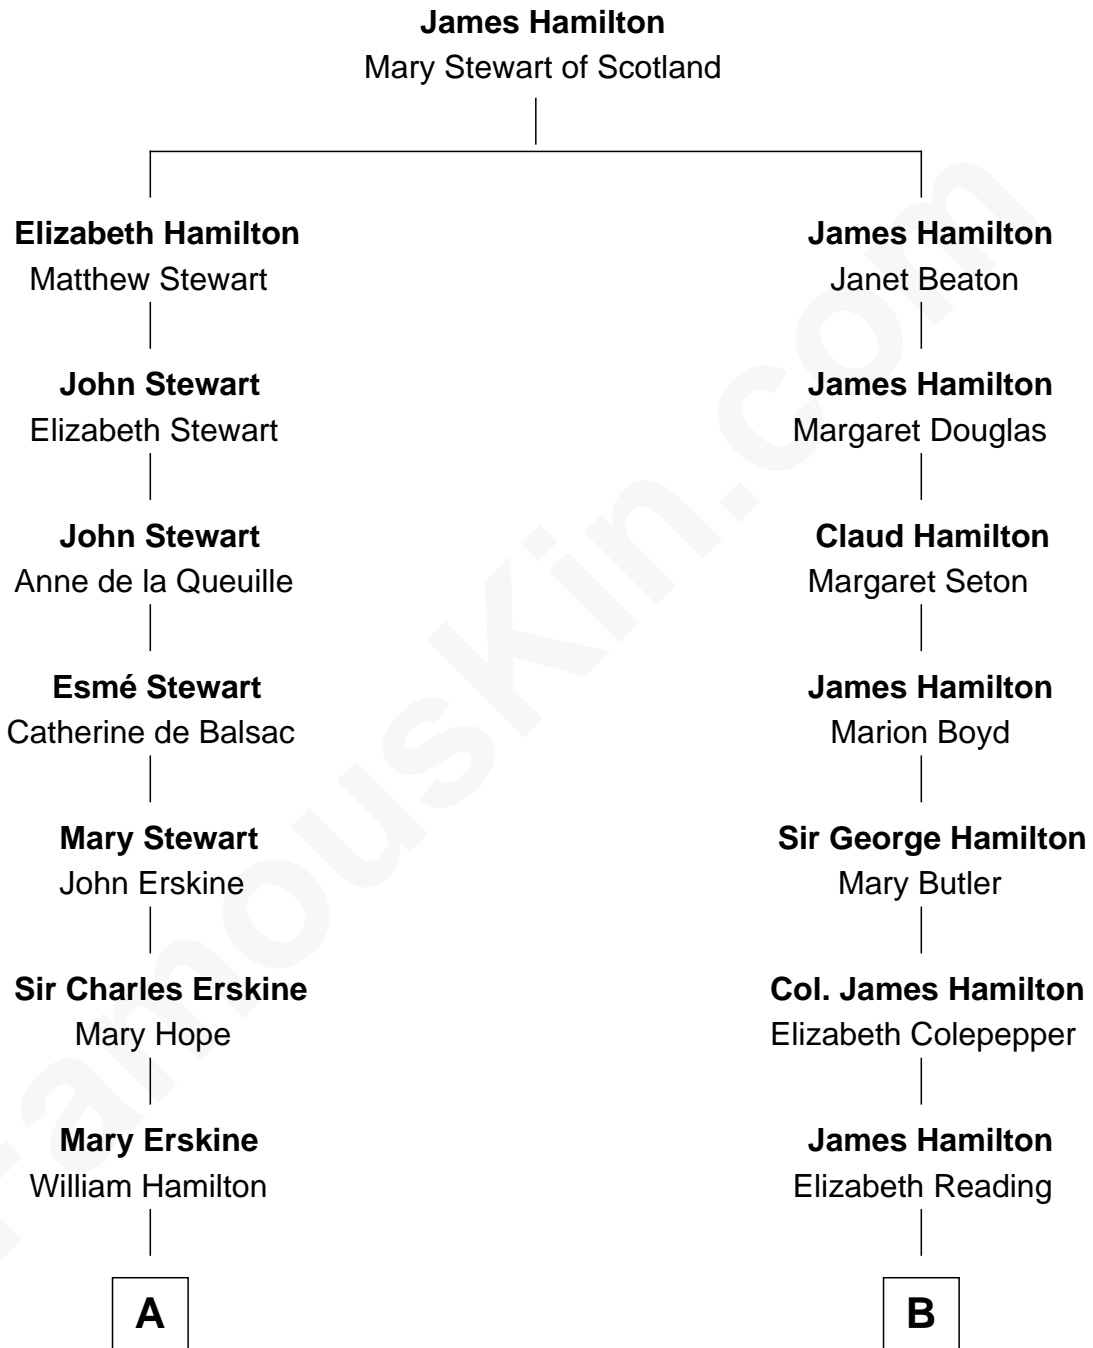

FamousKin.com

Relationship Chart of

Major John Pitcairn

British Commander at Battle of Lexington

8th cousin 8 times removed of

Princess Diana

Princess of Wales

A

Katherine Hamilton

Rev. David Pitcairn

Major John Pitcairn

British Commander at Lexington

B

James Hamilton

Anne Plumer

Capt. John Hamilton