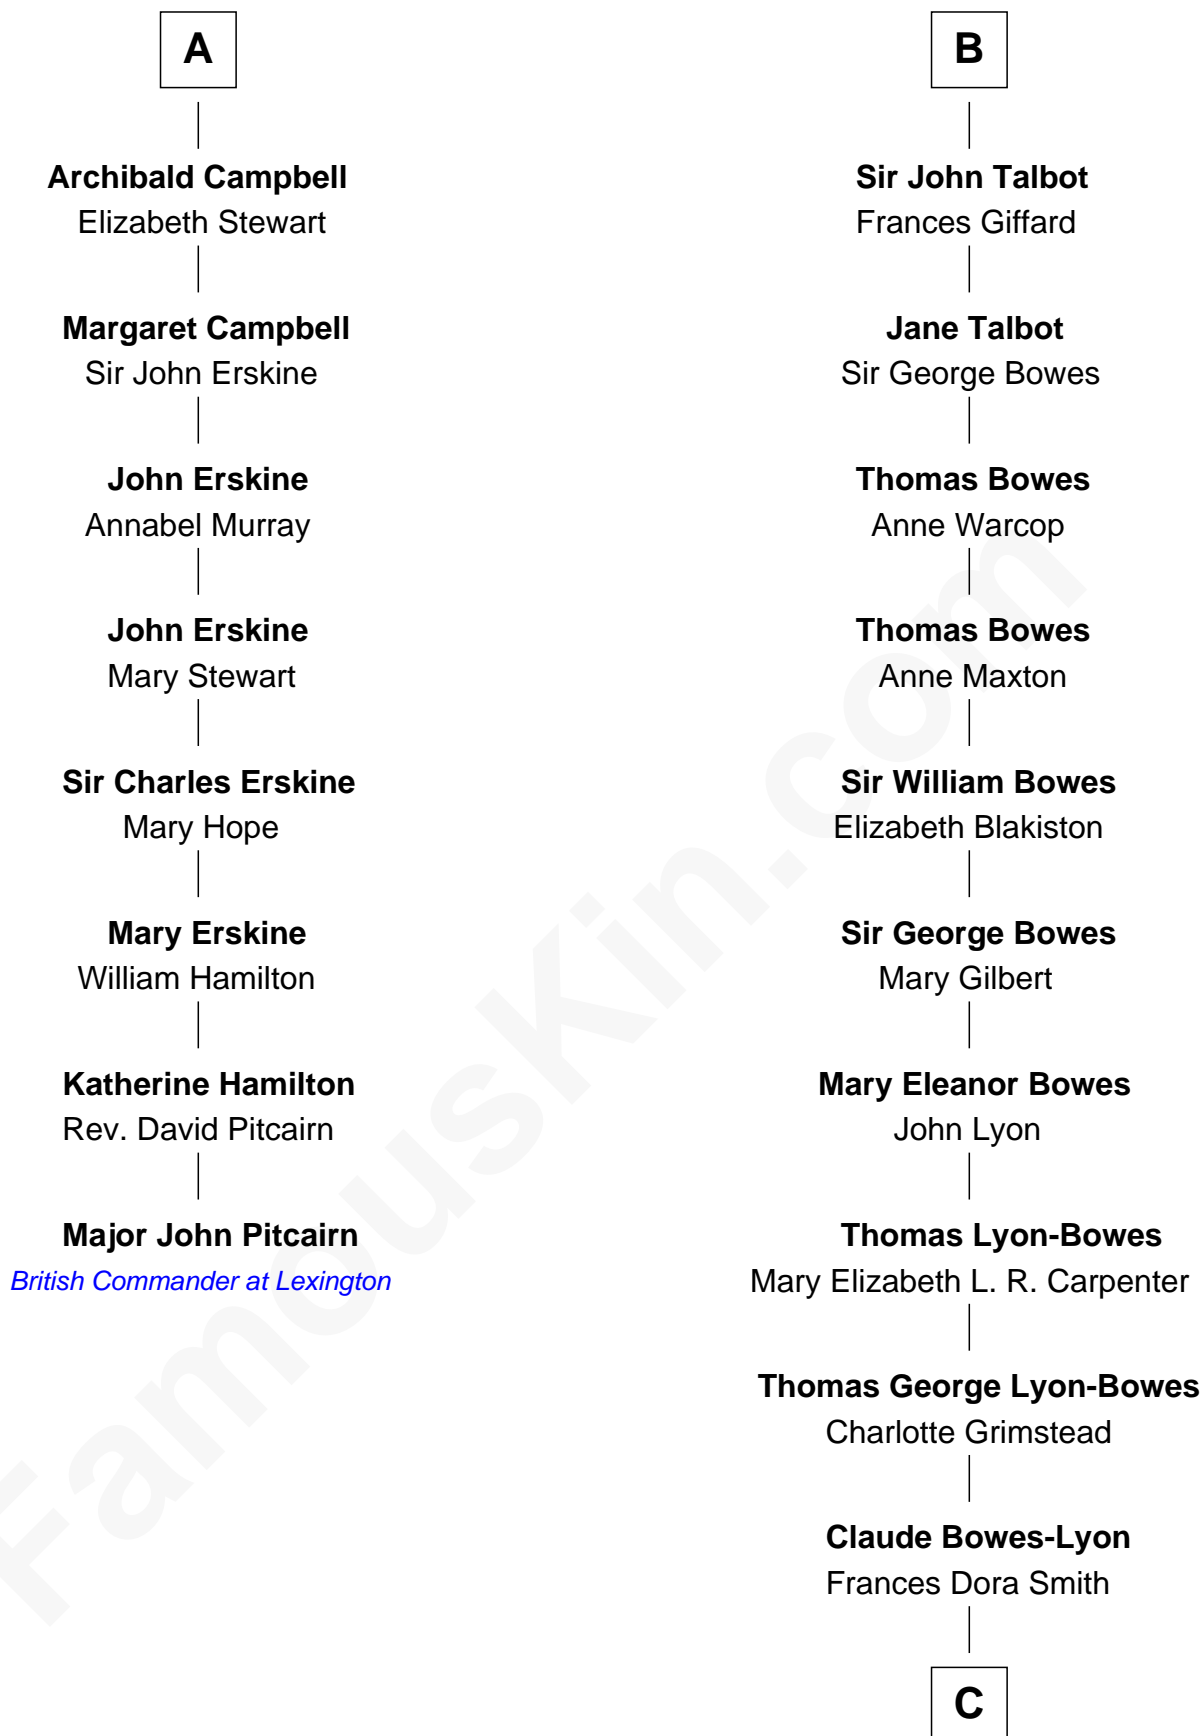

FamousKin.com

Relationship Chart of

Major John Pitcairn

British Commander at Battle of Lexington

14th cousin 6 times removed of

King Charles III

King of the United Kingdom

Sir Richard de Burgh

Margaret - - - - -

Elizabeth de Burgh
Robert I, King of Scotland

Matilda Bruce
Thomas Isaac

Joan Isaac
John de Ergadia

Isabel de Ergadia
Sir John Stewart

Sir Robert Stewart
Joan Stewart

John Stewart
Fingula of the Isles

Isabel Stewart
Colin Campbell

A

Joan de Burgh
Sir John Darcy

Elizabeth Darcy
James le Boteler

James Butler
Anne de Welles

James Butler
Joan Beauchamp

Elizabeth Butler
John Talbot

Sir Gilbert Talbot
Audrey Cotton

Sir John Talbot
Margaret Troutbeck

B

C

Claude George Bowes-Lyon
Cecilia Nina Cavendish-Bentinck

Elizabeth Bowes-Lyon
George VI, King of the United Kingdom

Elizabeth II, Queen of the United Kingdom
Prince Philip of Edinburgh