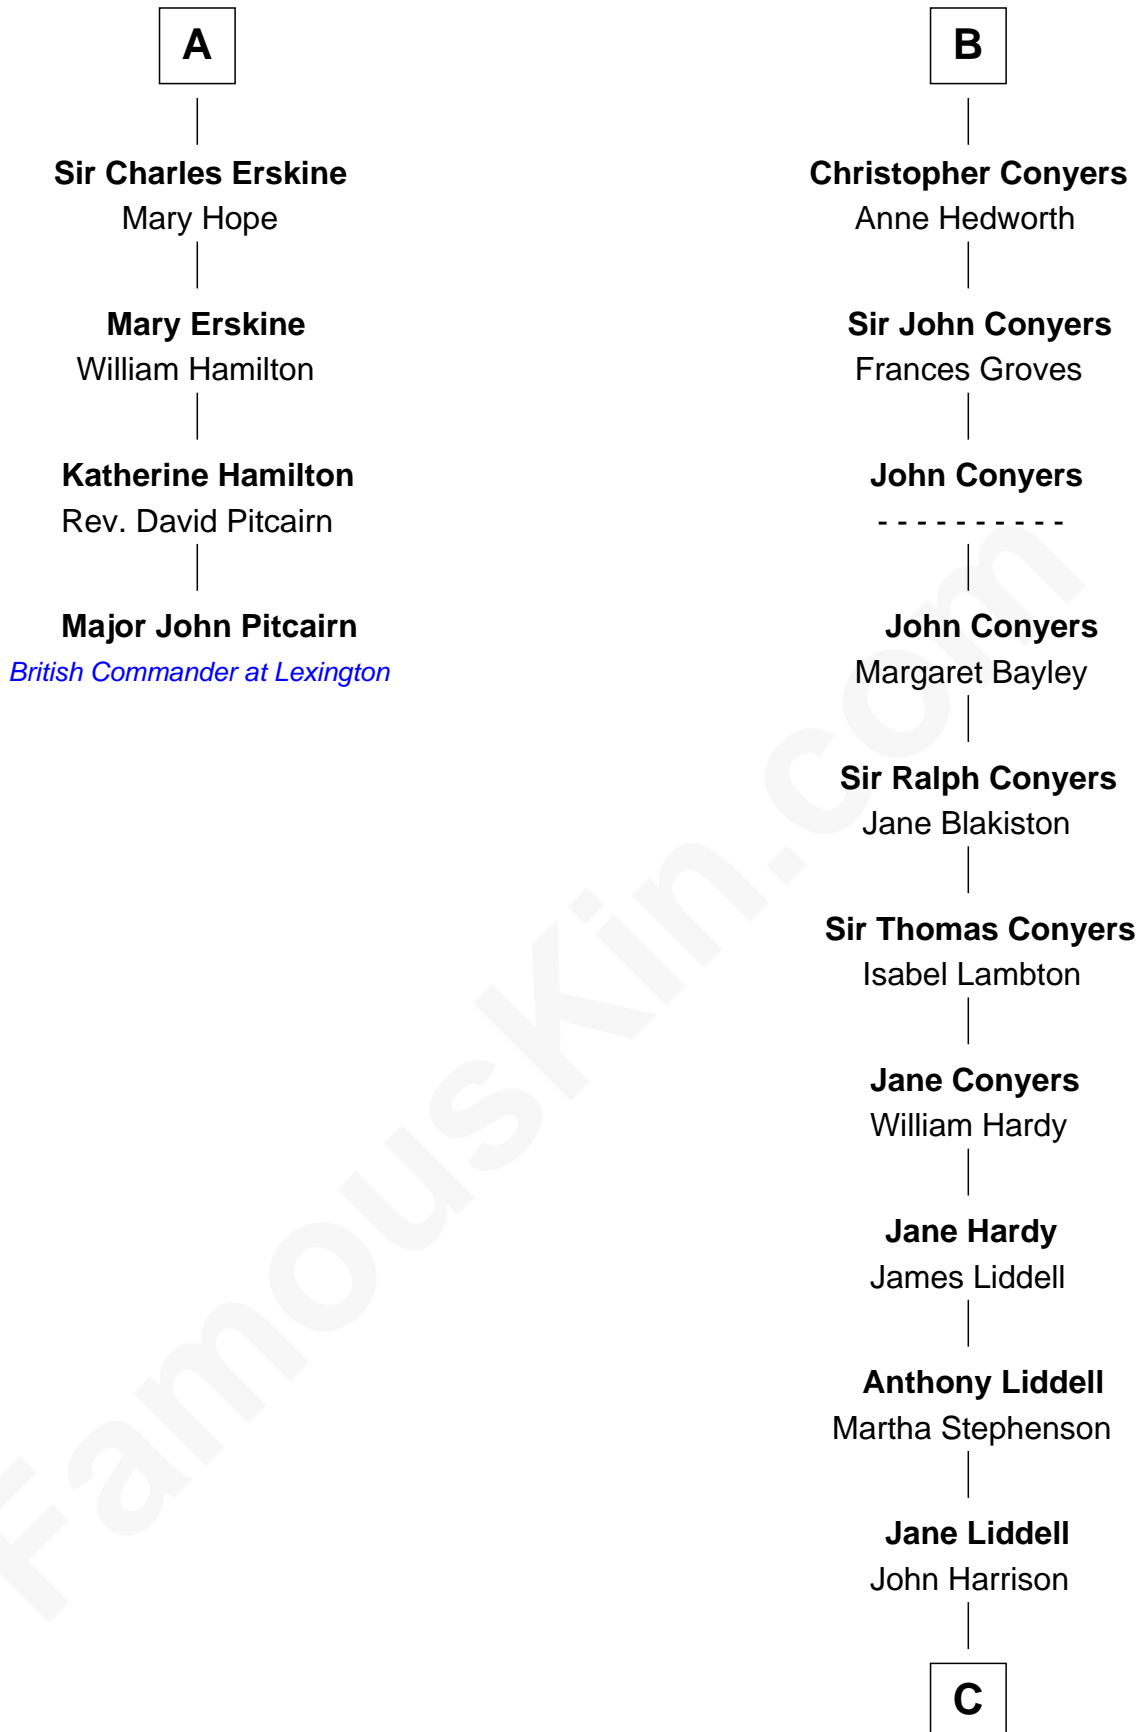

## Relationship Chart of

### Major John Pitcairn

*British Commander at Battle of Lexington*

10th cousin 11 times removed of

### Catherine Middleton

*Princess of Wales*

**Sir Thomas de Holand**

Alice Fitzalan

C

**John Harrison**

Jane Hill

**Thomas Harrison**

Elizabeth Mary Temple

**Dorothy Harrison**

Ronald John James Goldsmith

**Carole Elizabeth Goldsmith**

Michael Francis Middleton

**Catherine Middleton**

*Princess of Wales*