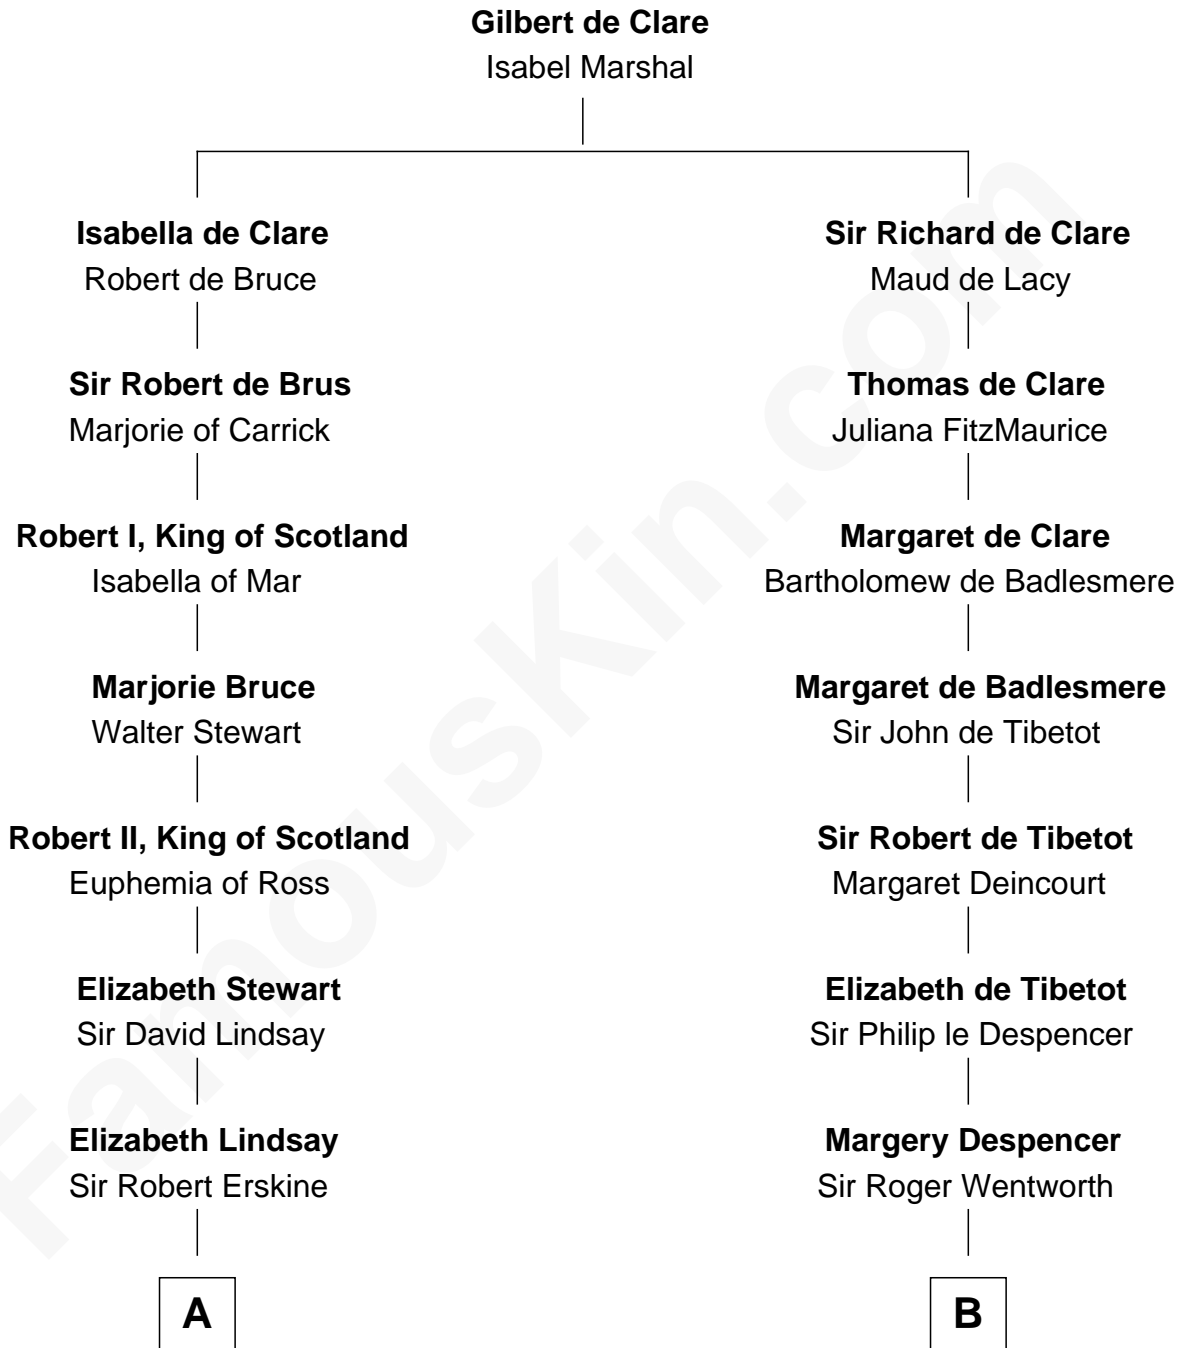

FamousKin.com

Relationship Chart of

Major John Pitcairn

British Commander at Battle of Lexington

16th cousin 4 times removed of

William Rufus Day

36th U.S. Secretary of State

C

—
Dr. Rufus Spalding

Lydia Paine

—
Rufus Paine Spalding

Lucretia A. Swift

—
Emily Swift Spalding

Luther Day

—
William Rufus Day

36th U.S. Secretary of State