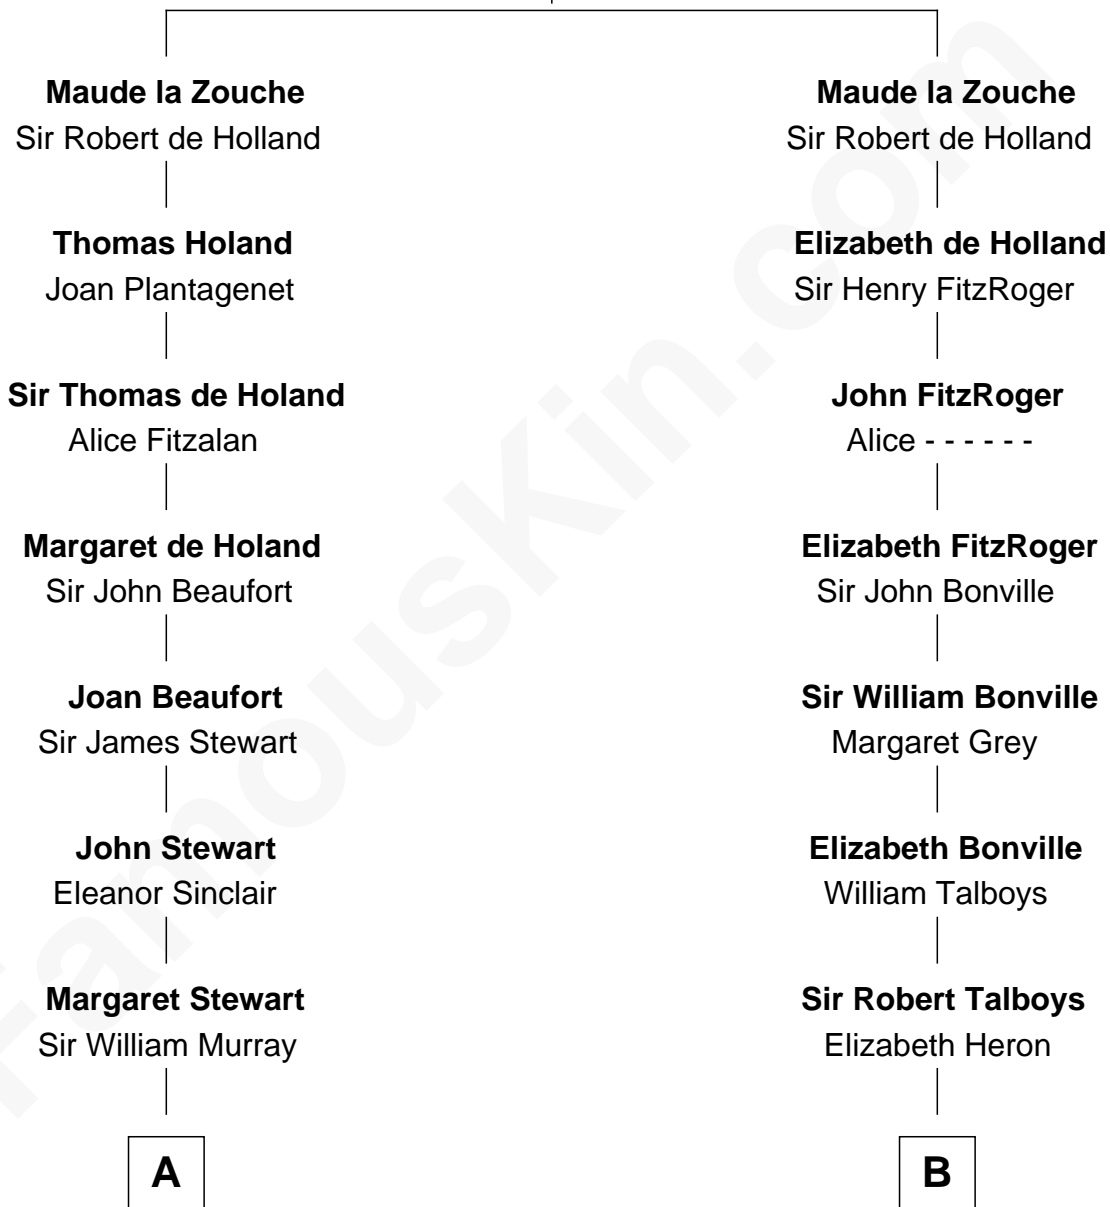

FamousKin.com

Relationship Chart of

Major John Pitcairn

British Commander at Battle of Lexington

13th cousin 5 times removed of

William Rufus Day

36th U.S. Secretary of State

Sir Alan la Zouche
Eleanor de Segrave

C

Emily Swift Spalding
Luther Day

William Rufus Day
36th U.S. Secretary of State

FamousKin.com