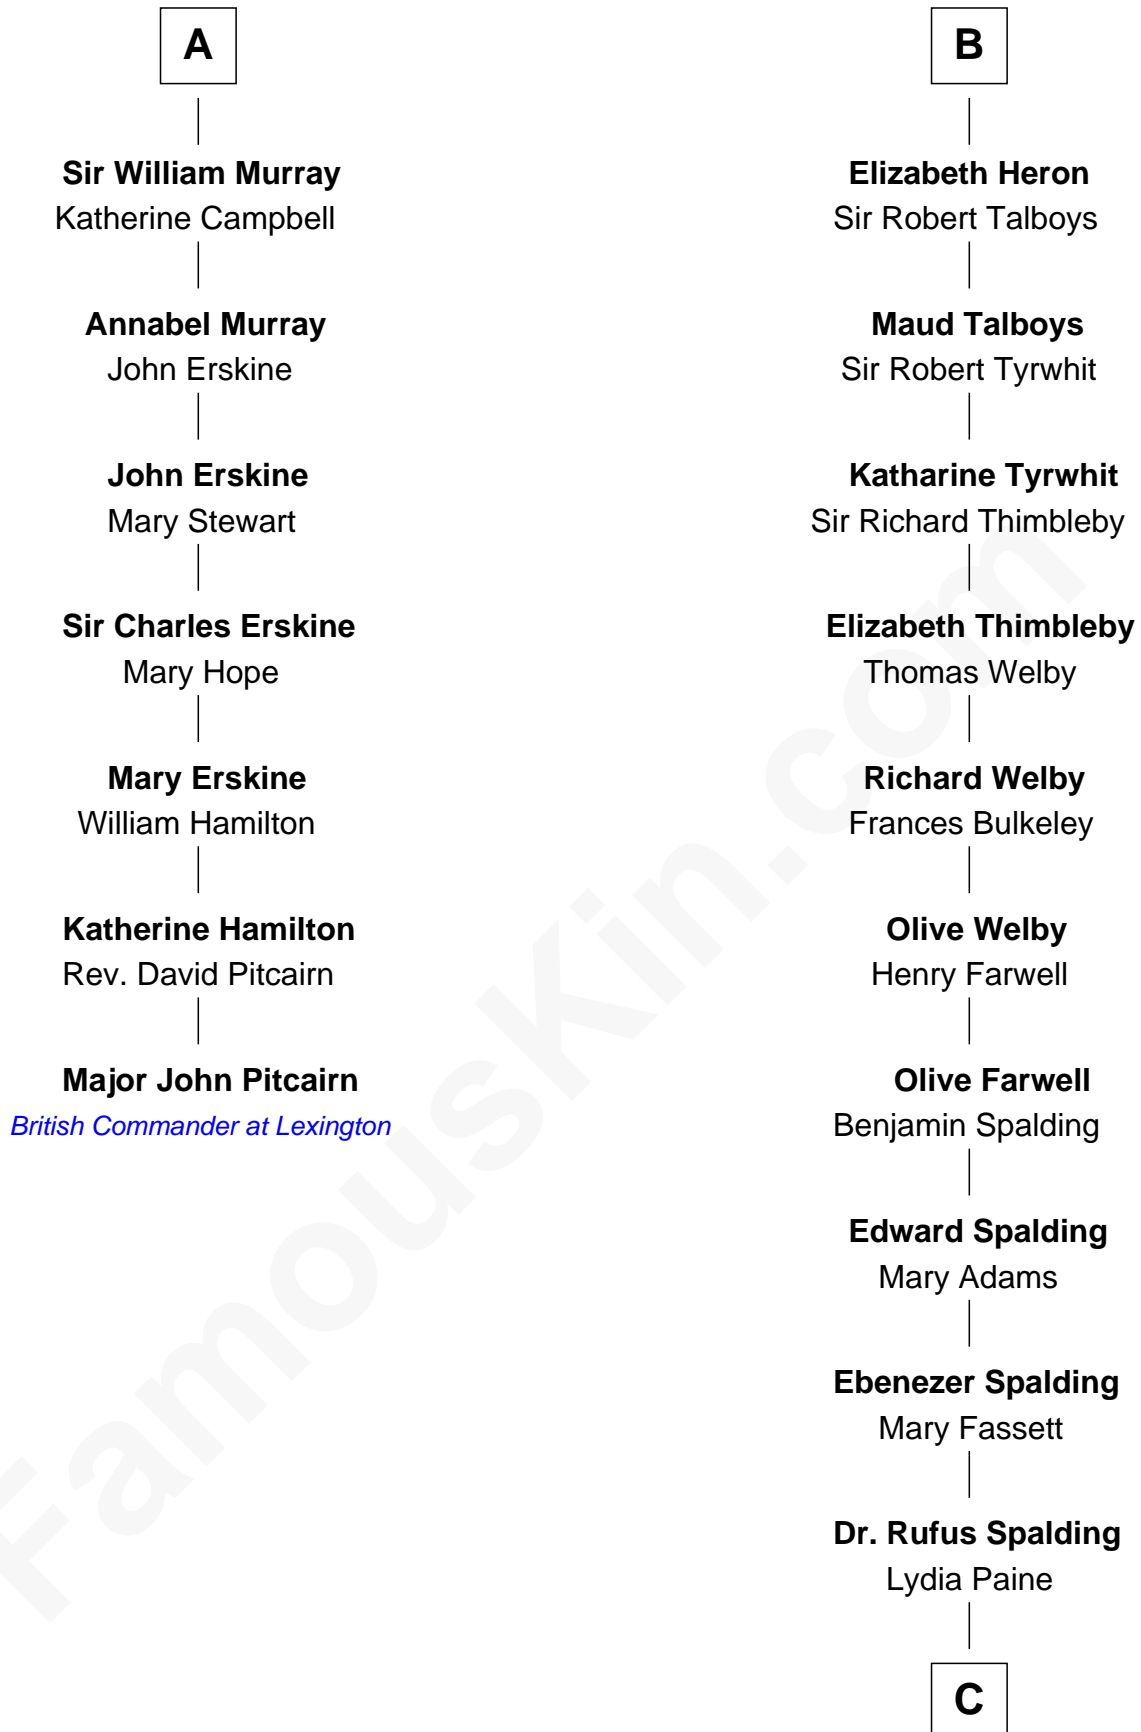

FamousKin.com

Relationship Chart of

Major John Pitcairn

British Commander at Battle of Lexington

13th cousin 6 times removed of

William Rufus Day

36th U.S. Secretary of State

C

—
Rufus Paine Spalding

Lucretia A. Swift

—
Emily Swift Spalding

Luther Day

—
William Rufus Day

36th U.S. Secretary of State

FamousKin.com