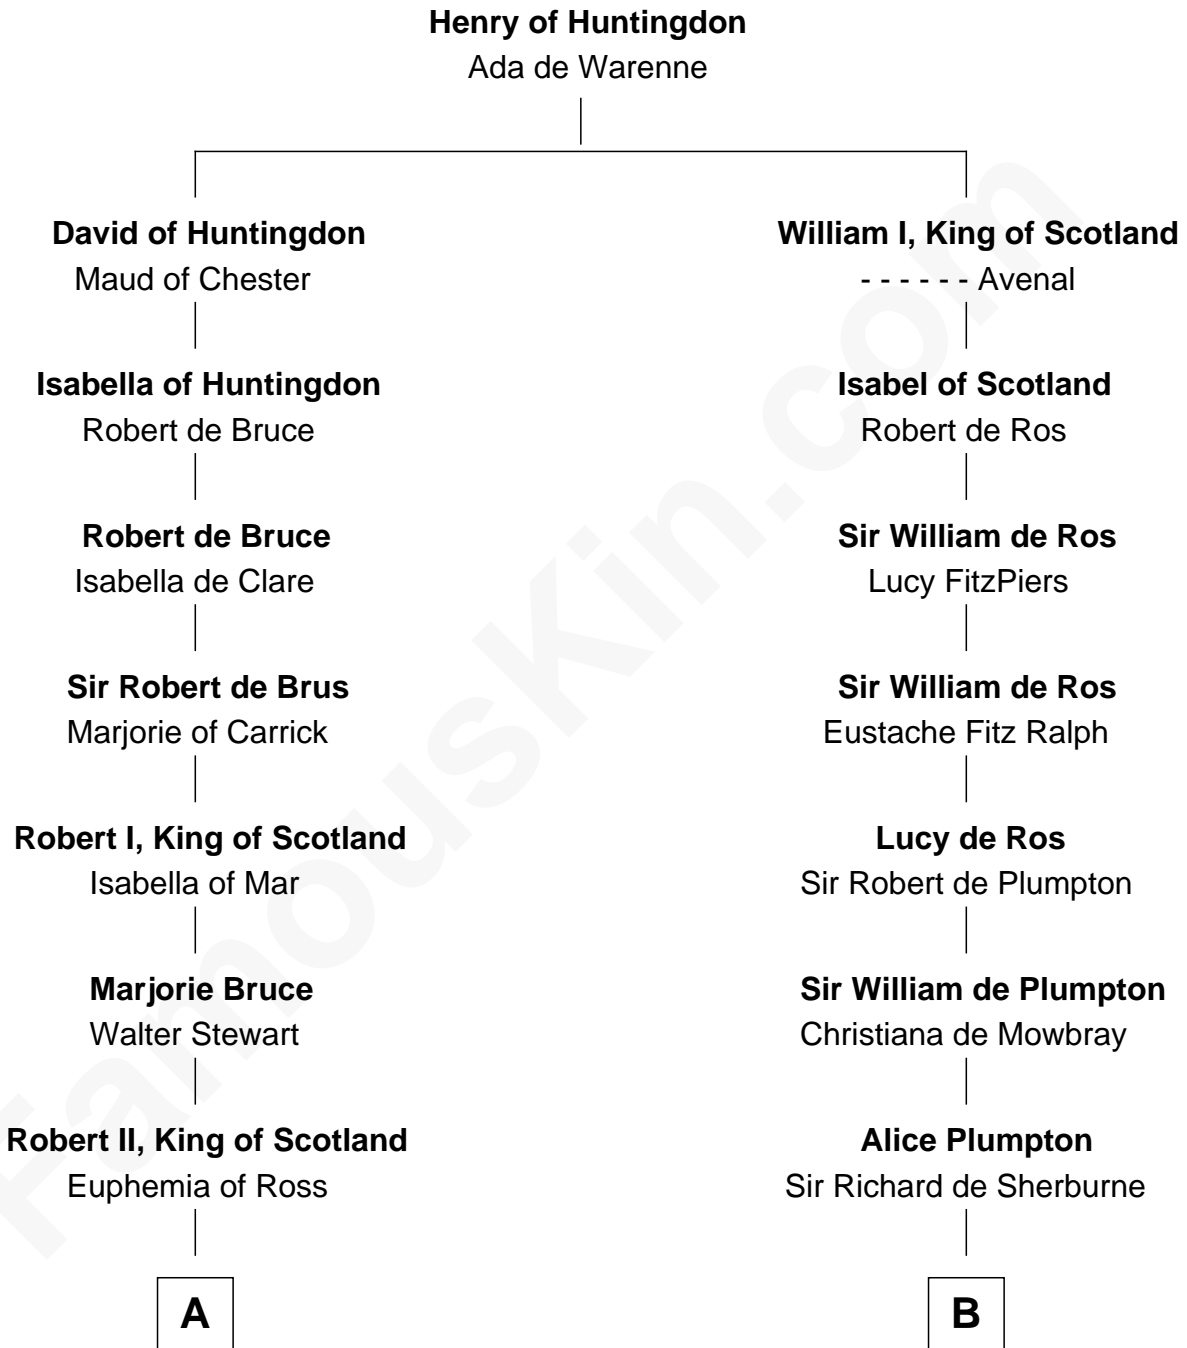

Harriet Martineau

Author of The Hour and the Man