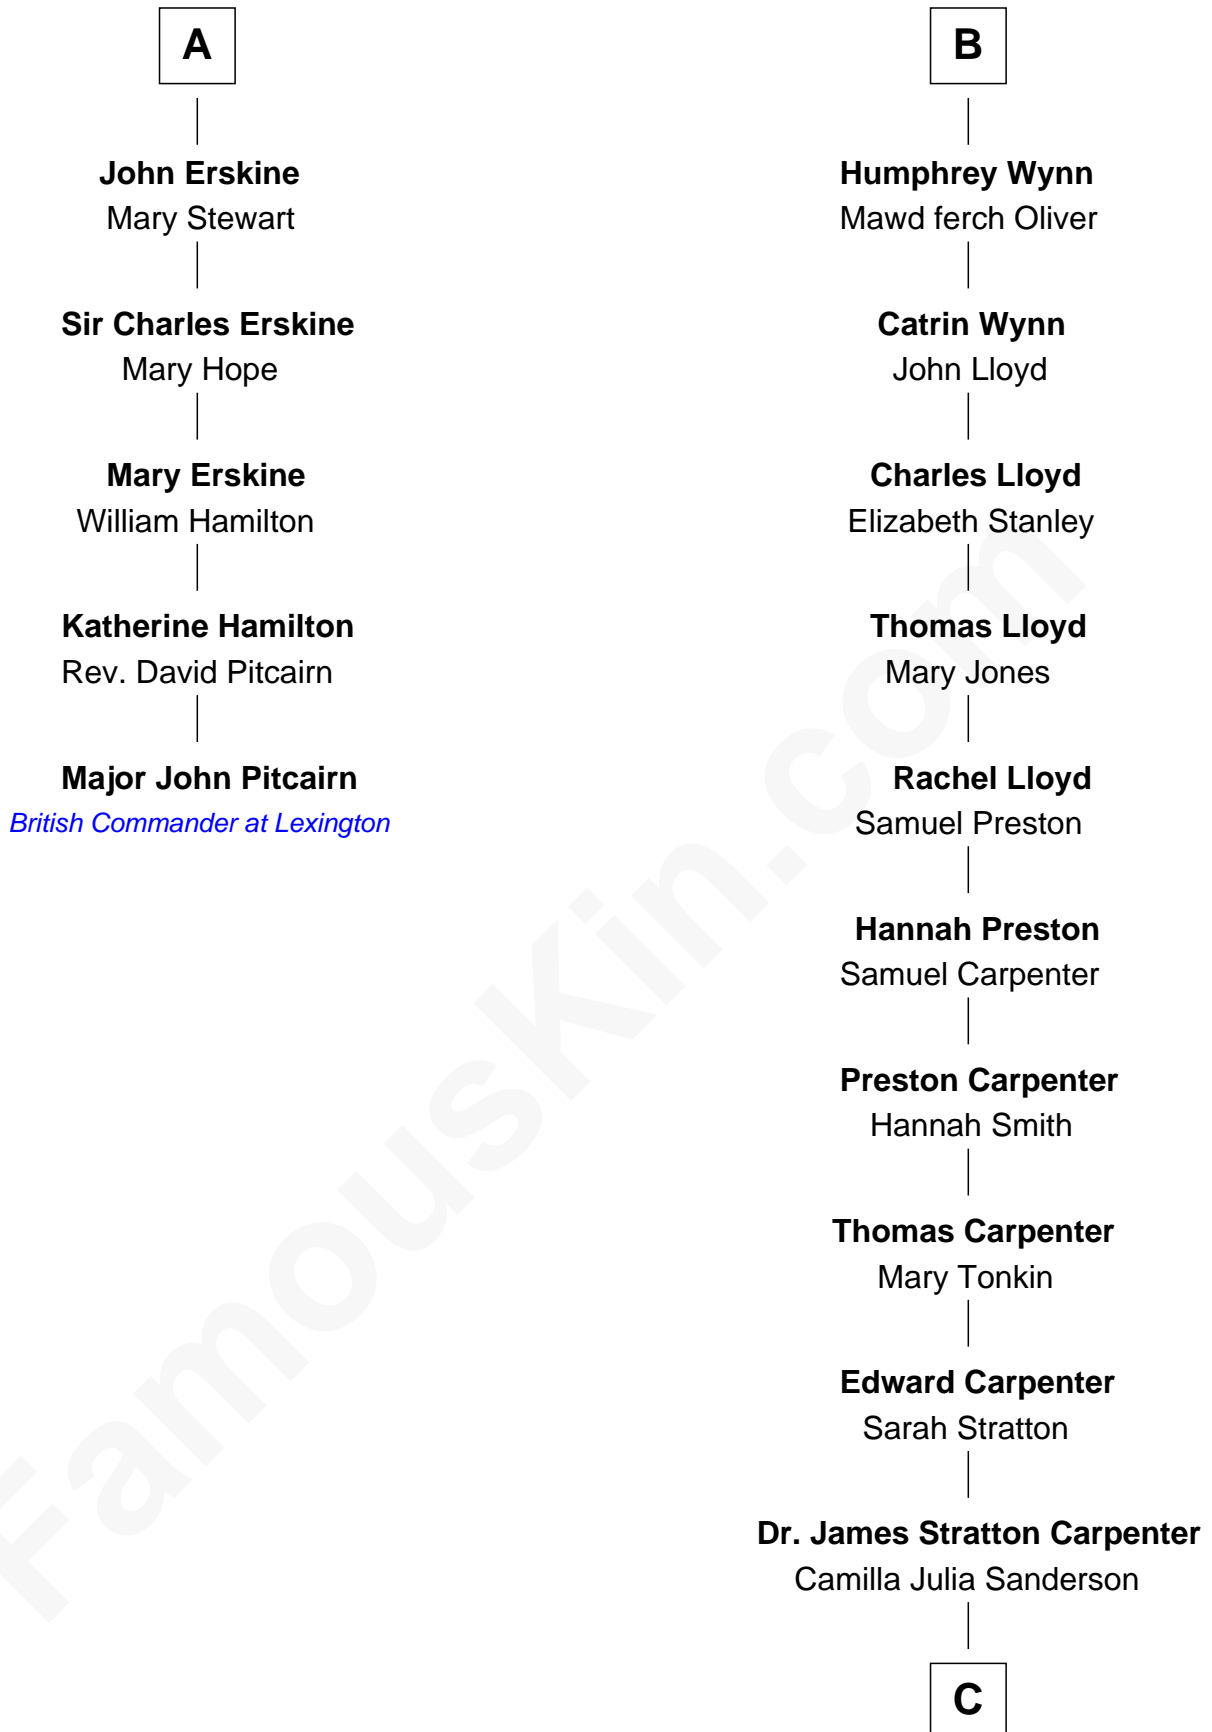

FamousKin.com

Relationship Chart of

Major John Pitcairn

British Commander at Battle of Lexington

11th cousin 10 times removed of

Mary Chapin Carpenter
Singer and Songwriter

C

Dr. John Thomas Carpenter