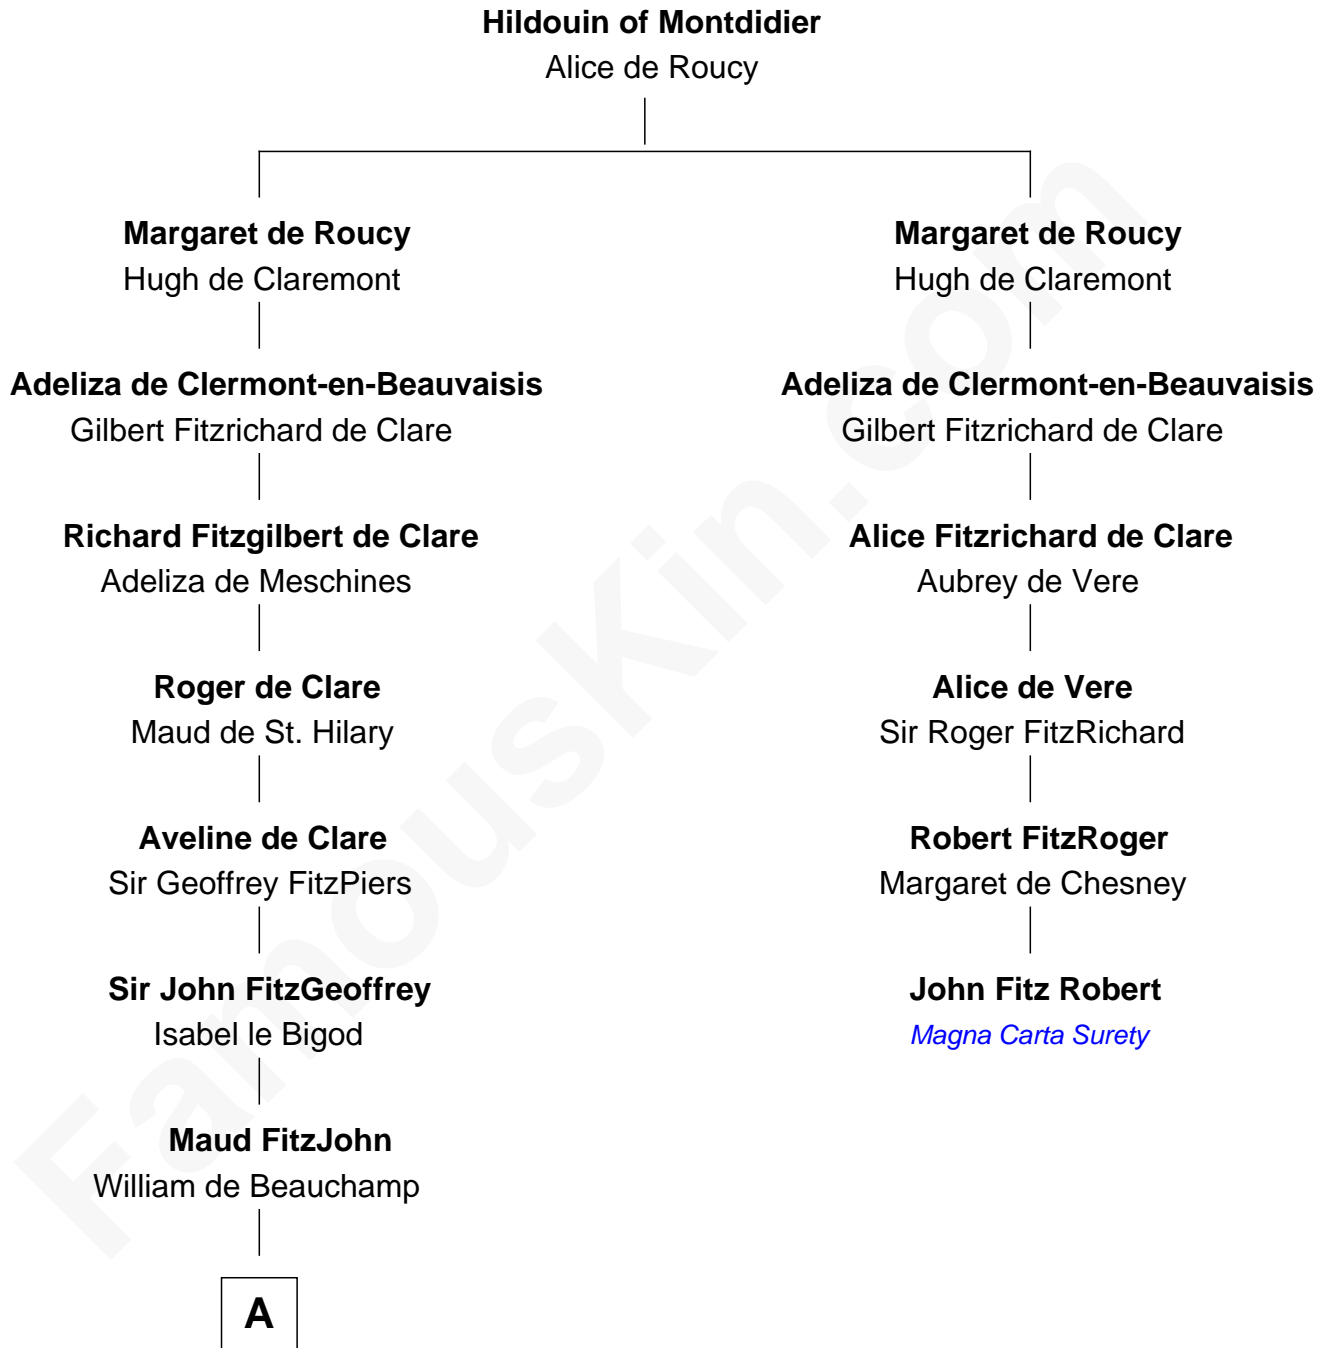

FamousKin.com

Relationship Chart of

Major John Pitcairn

British Commander at Battle of Lexington

5th cousin 16 times removed of

John Fitz Robert
Magna Carta Surety

B

John Erskine

Mary Stewart

Sir Charles Erskine

Mary Hope

Mary Erskine

William Hamilton

Katherine Hamilton

Rev. David Pitcairn

Major John Pitcairn