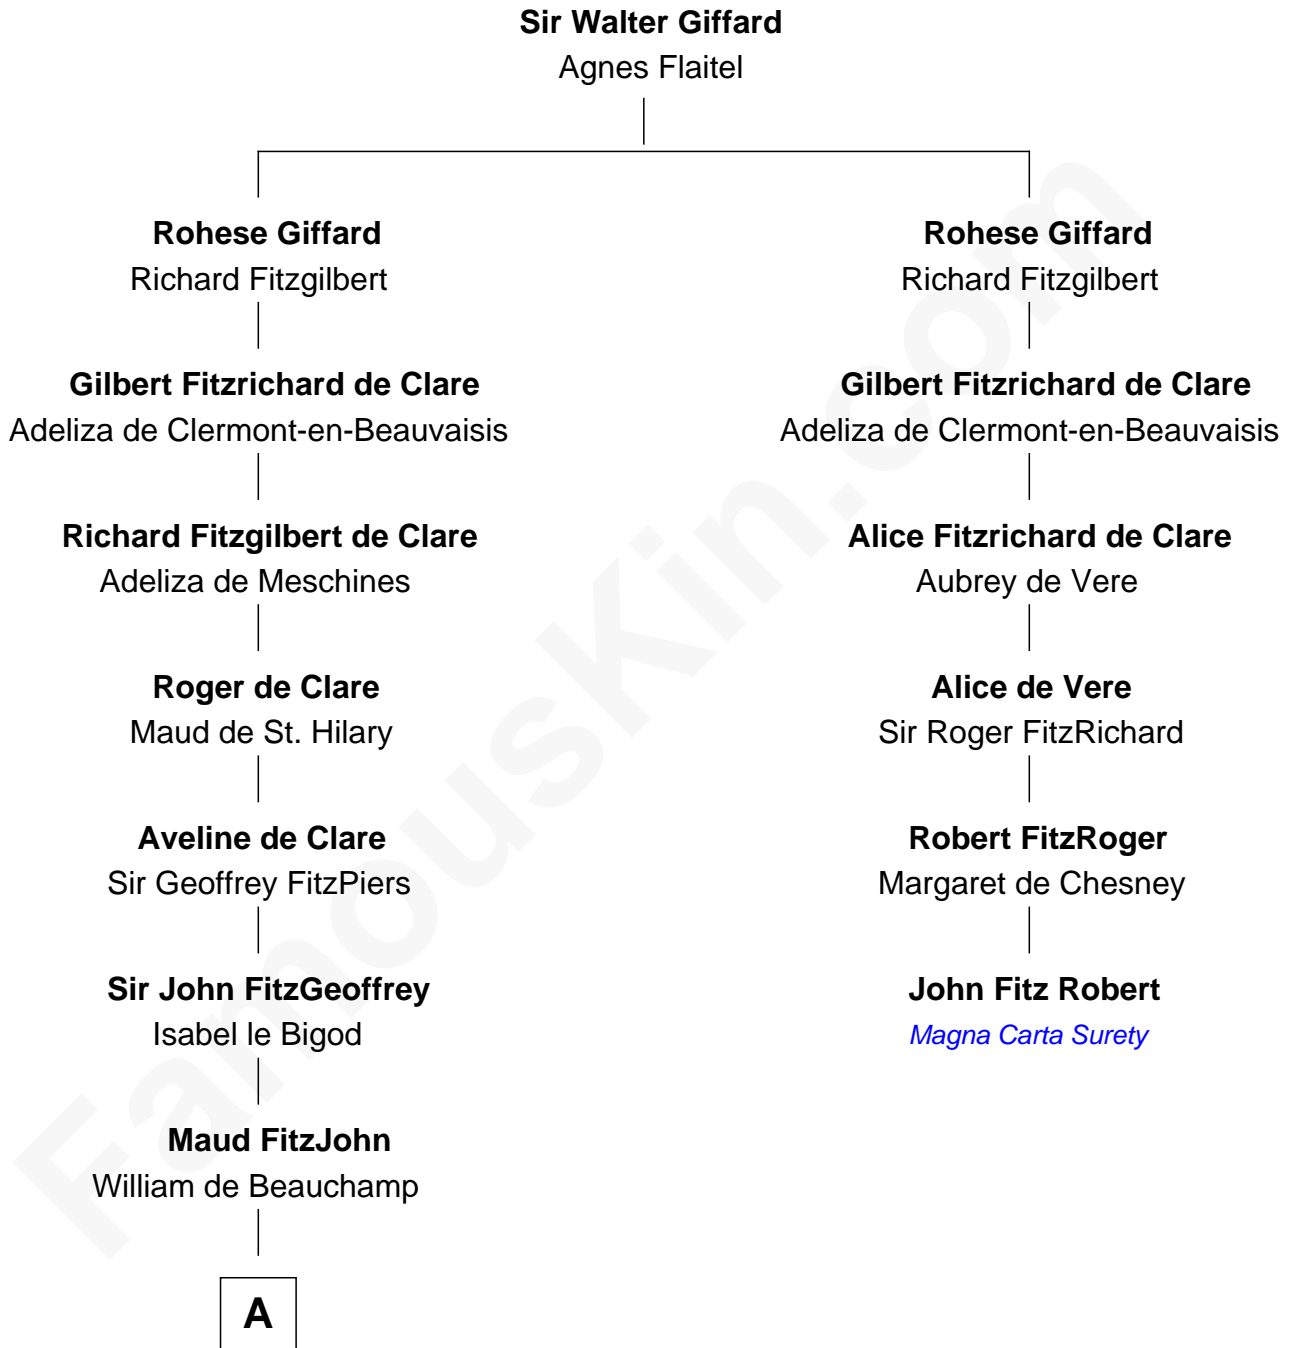

# FamousKin.com

## Relationship Chart of

### Major John Pitcairn

British Commander at Battle of Lexington

5th cousin 16 times removed of

**John Fitz Robert**  
Magna Carta Surety

**A**

**Isabella de Beauchamp**

Sir Patrick de Chaworth

**Maud de Chaworth**