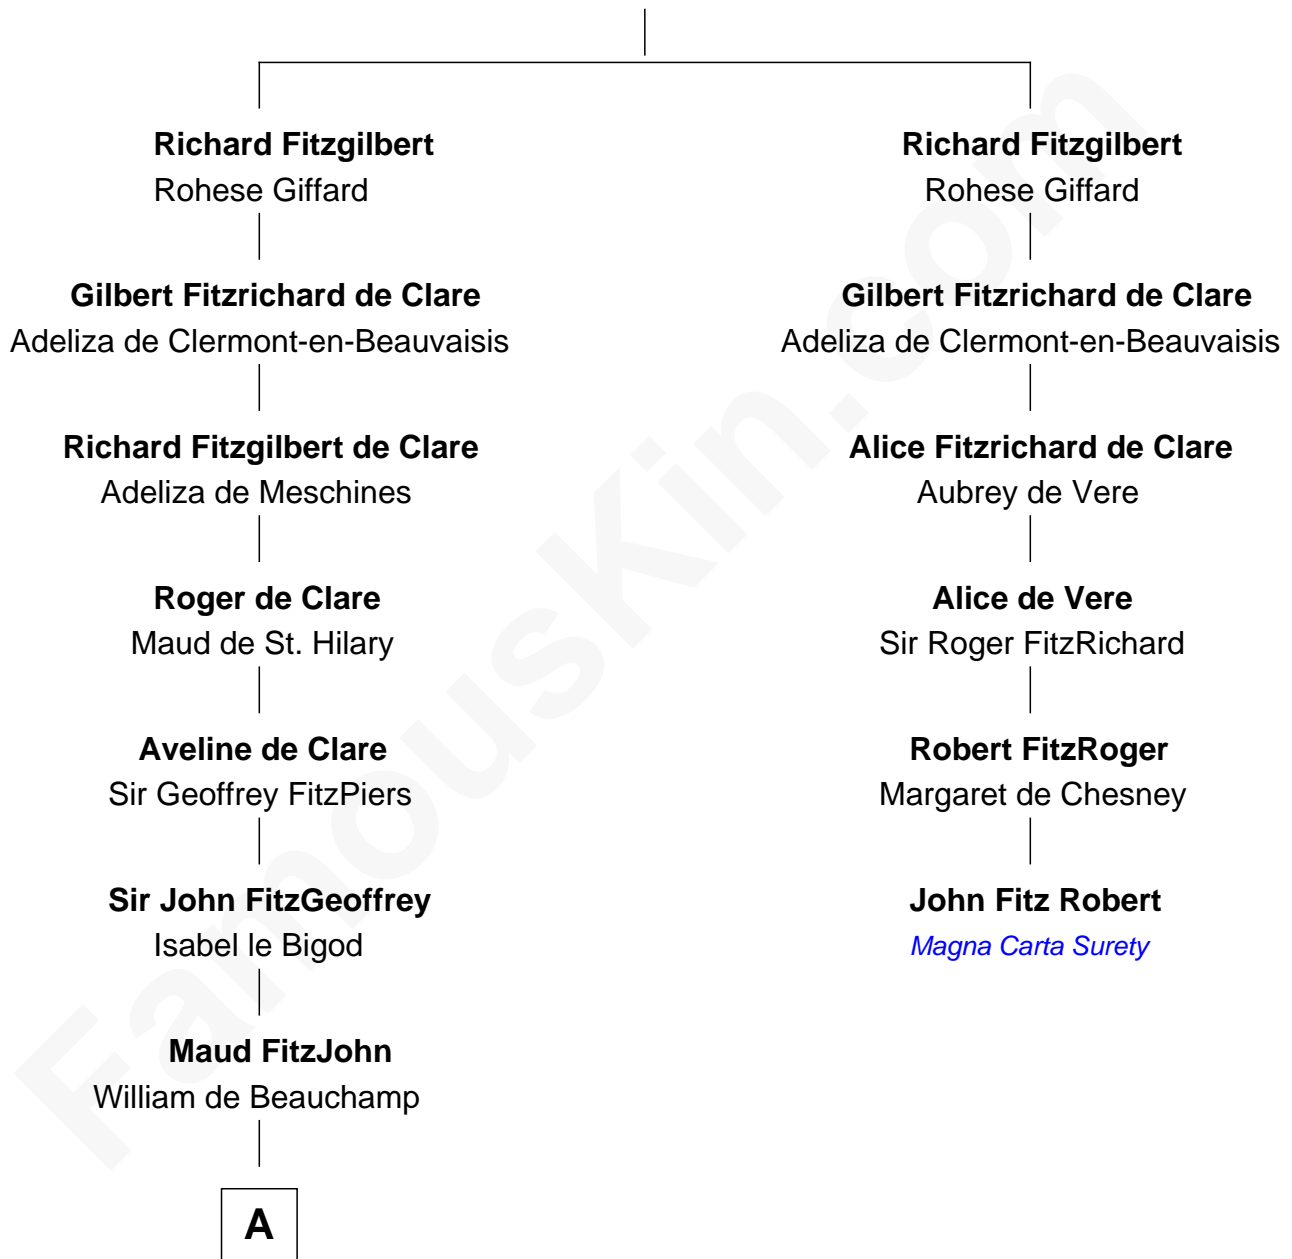

## Relationship Chart of

### Major John Pitcairn

British Commander at Battle of Lexington

5th cousin 16 times removed of

**John Fitz Robert**  
Magna Carta Surety

**Gilbert Crispin**

**A**

**Isabella de Beauchamp**

Sir Patrick de Chaworth

**Maud de Chaworth**

Henry Plantagenet

**Eleanor Plantagenet**

Richard Fitzalan

**Alice Fitzalan**

Sir Thomas de Holand

**Margaret de Holand**

Sir John Beaufort

**Joan Beaufort**

Sir James Stewart

**John Stewart**

Eleanor Sinclair

**Margaret Stewart**

Sir William Murray

**Sir William Murray**

Katherine Campbell