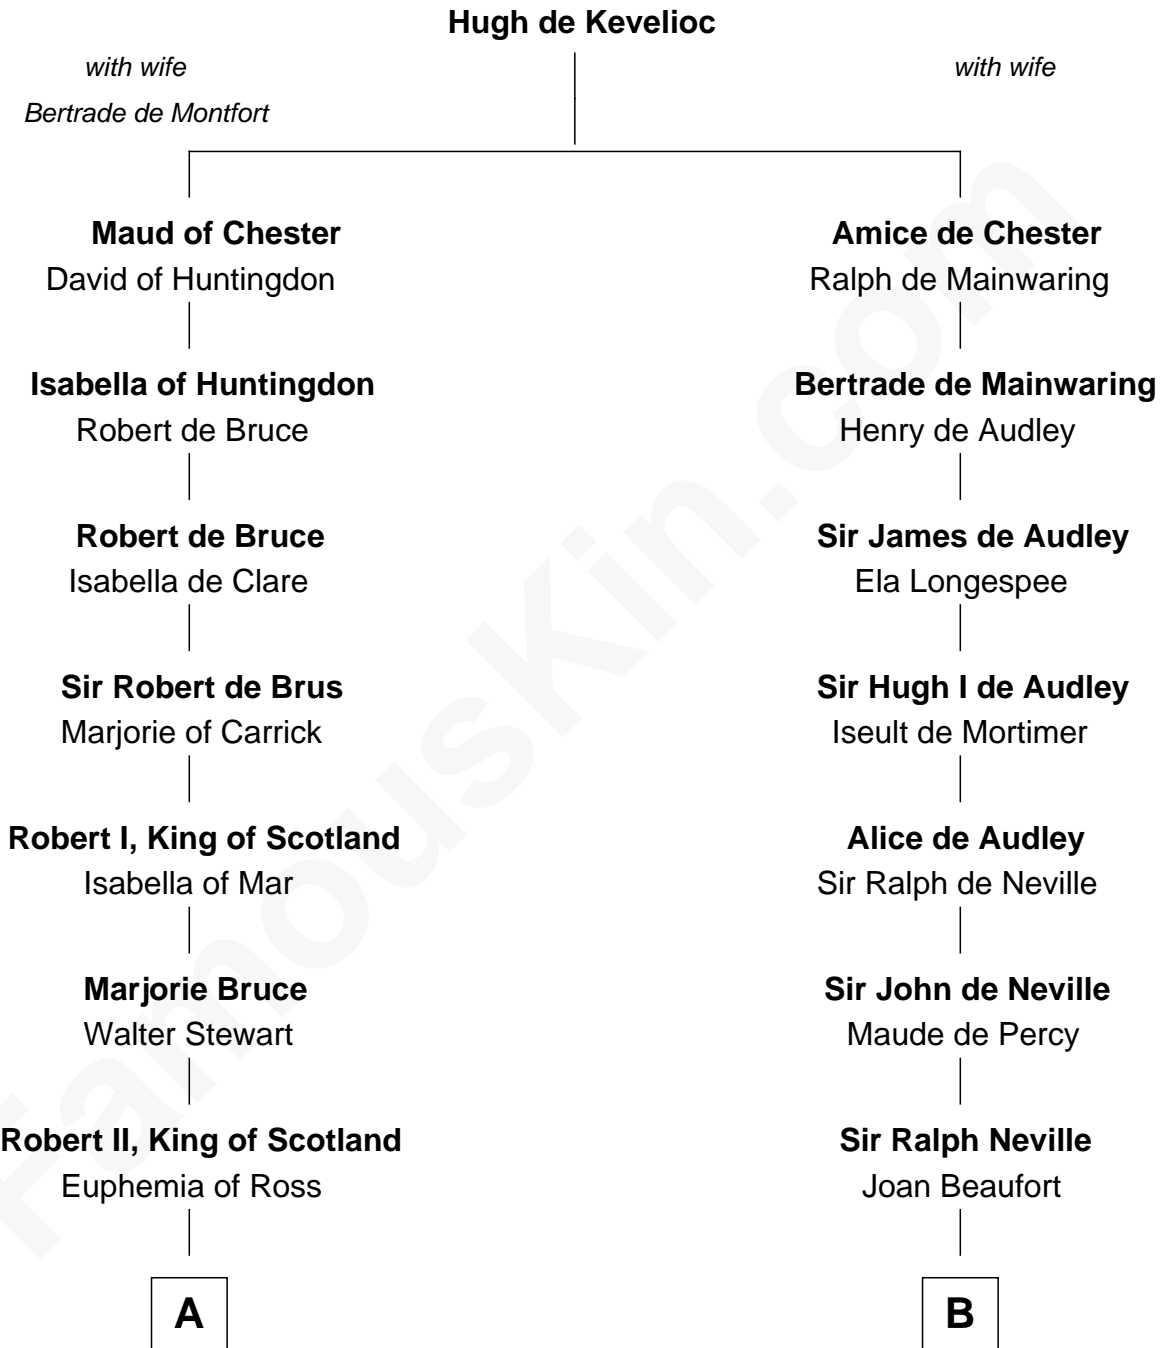

FamousKin.com

Relationship Chart of

Major John Pitcairn

British Commander at Battle of Lexington

18th cousin 1 time removed of

John Marshall

4th Chief Justice of the U.S. Supreme Court

C

Katherine Hamilton

Rev. David Pitcairn

Major John Pitcairn

British Commander at Lexington

D

Mary Isham Randolph

Rev. James Keith

Mary Randolph Keith