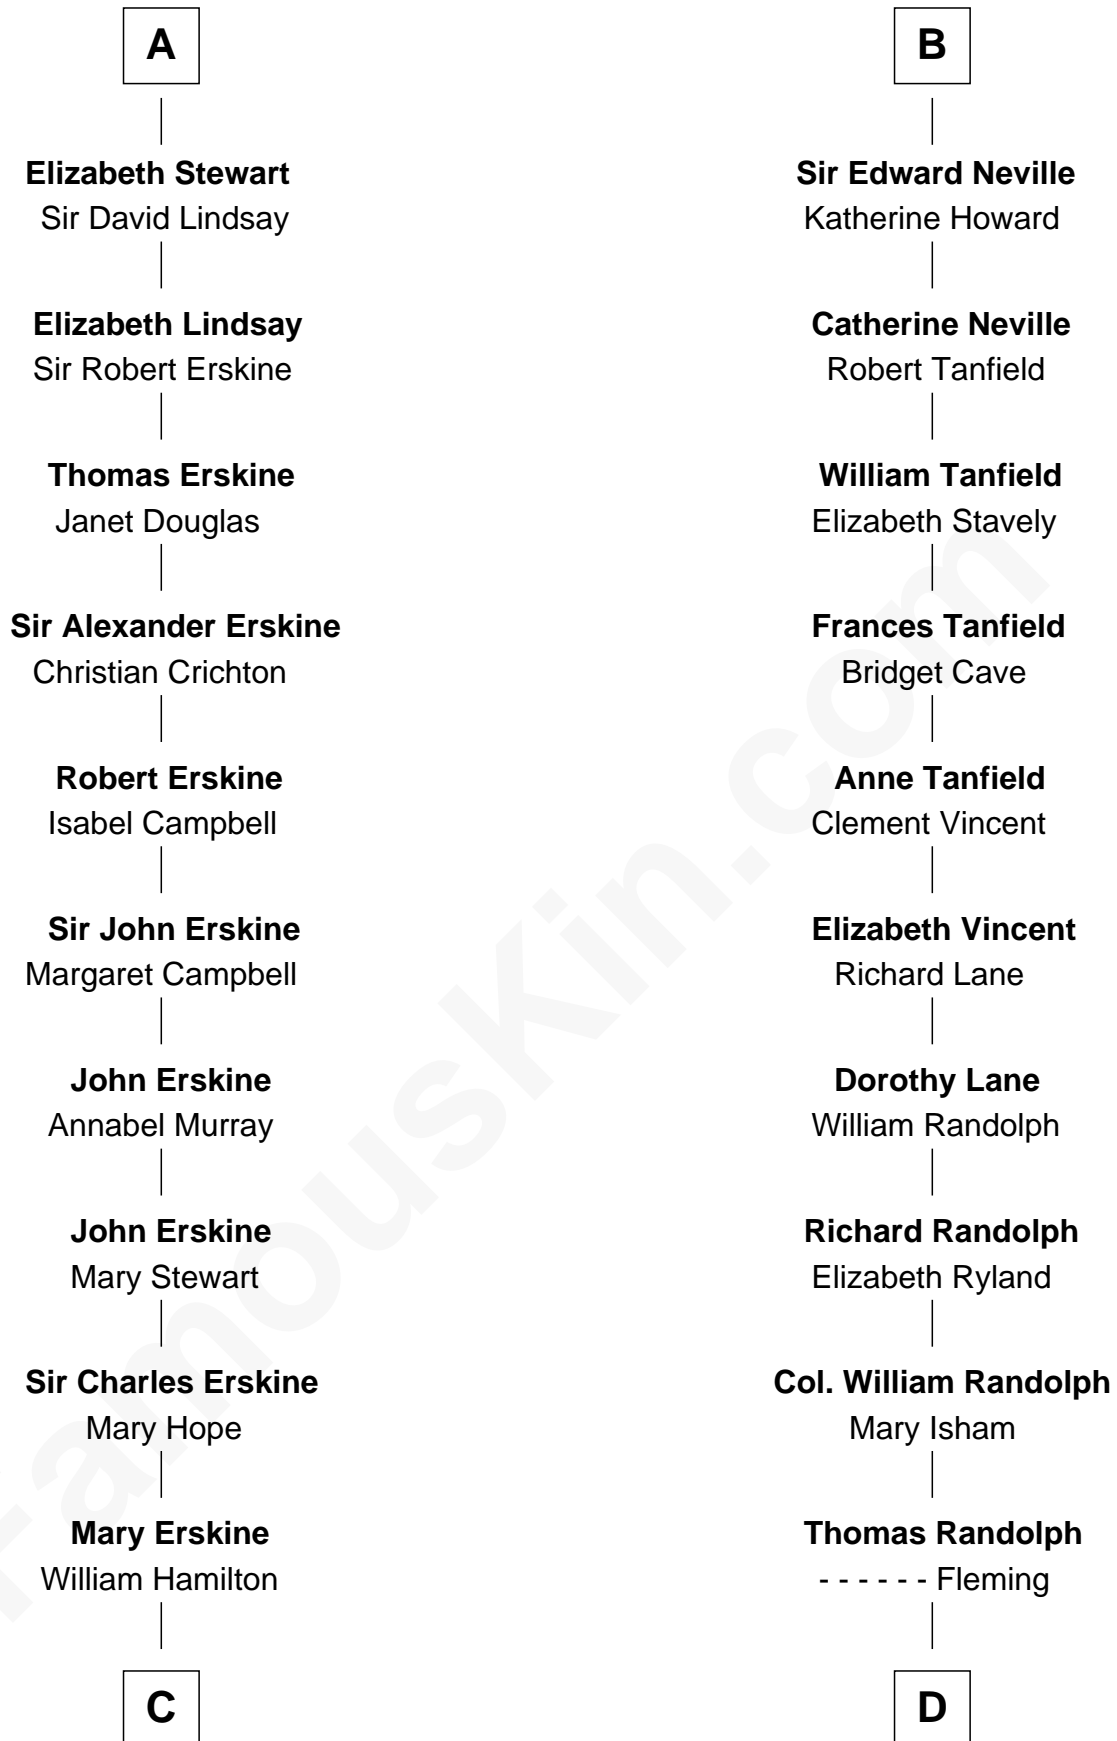

FamousKin.com

Relationship Chart of

Major John Pitcairn

British Commander at Battle of Lexington

18th cousin 1 time removed of

John Marshall

4th Chief Justice of the U.S. Supreme Court

C