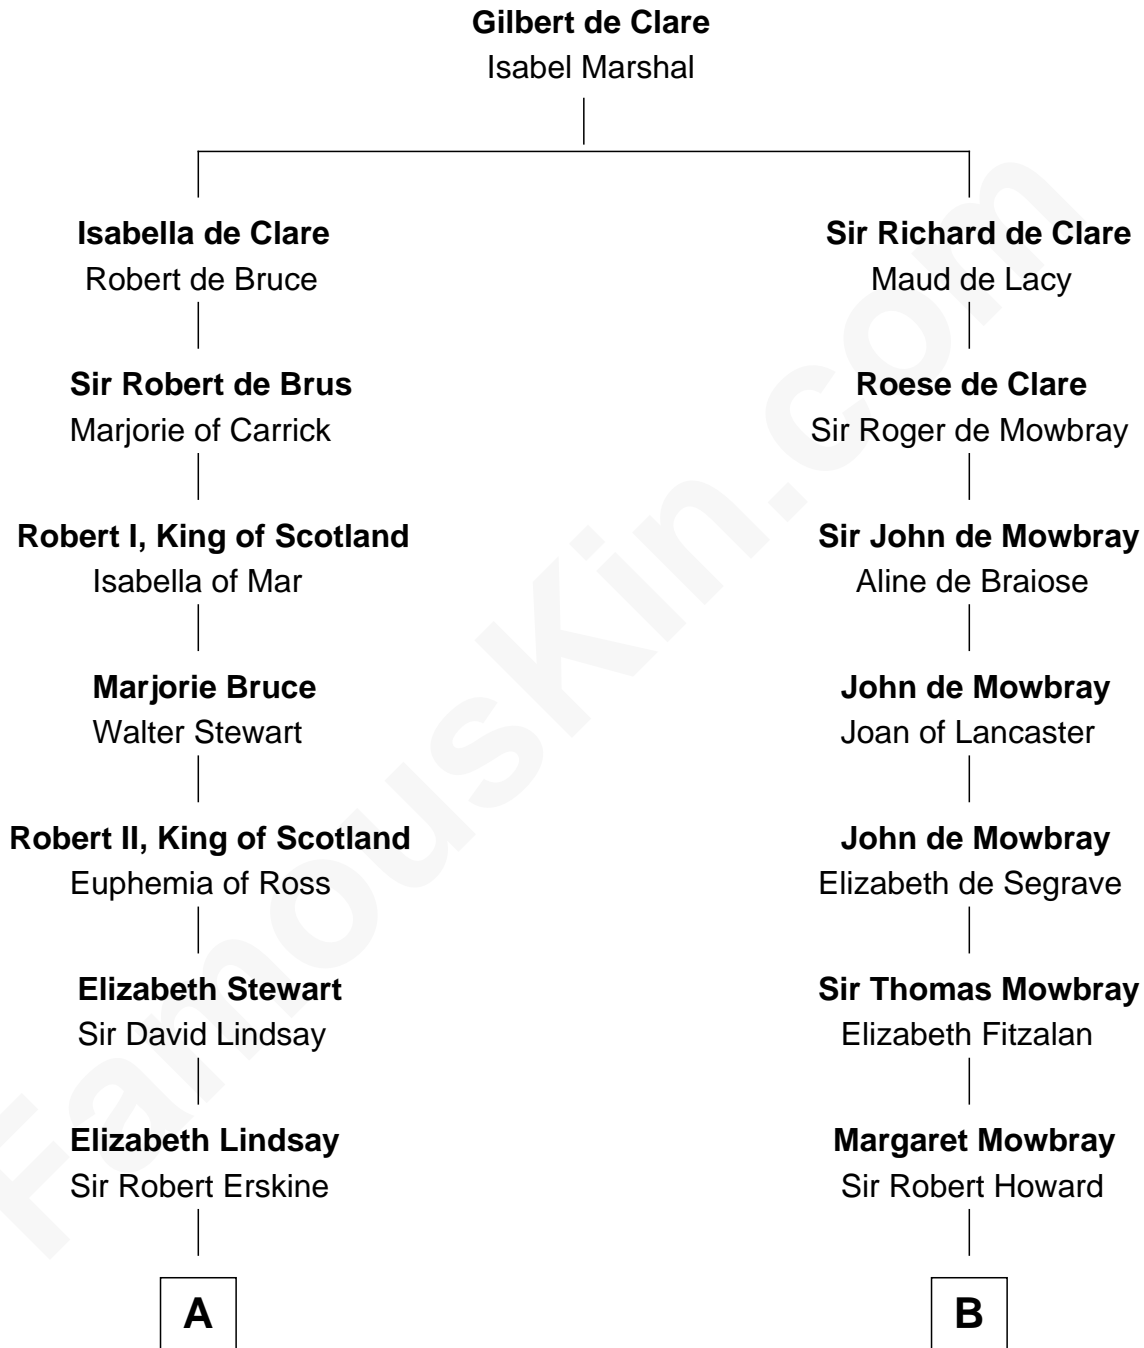

## Relationship Chart of

### Major John Pitcairn

*British Commander at Battle of Lexington*

16th cousin 3 times removed of

### John Marshall

*4th Chief Justice of the U.S. Supreme Court*

**C**

—  
**Mary Isham Randolph**

Rev. James Keith

—  
**Mary Randolph Keith**

Col. Thomas Marshall

—  
**John Marshall**