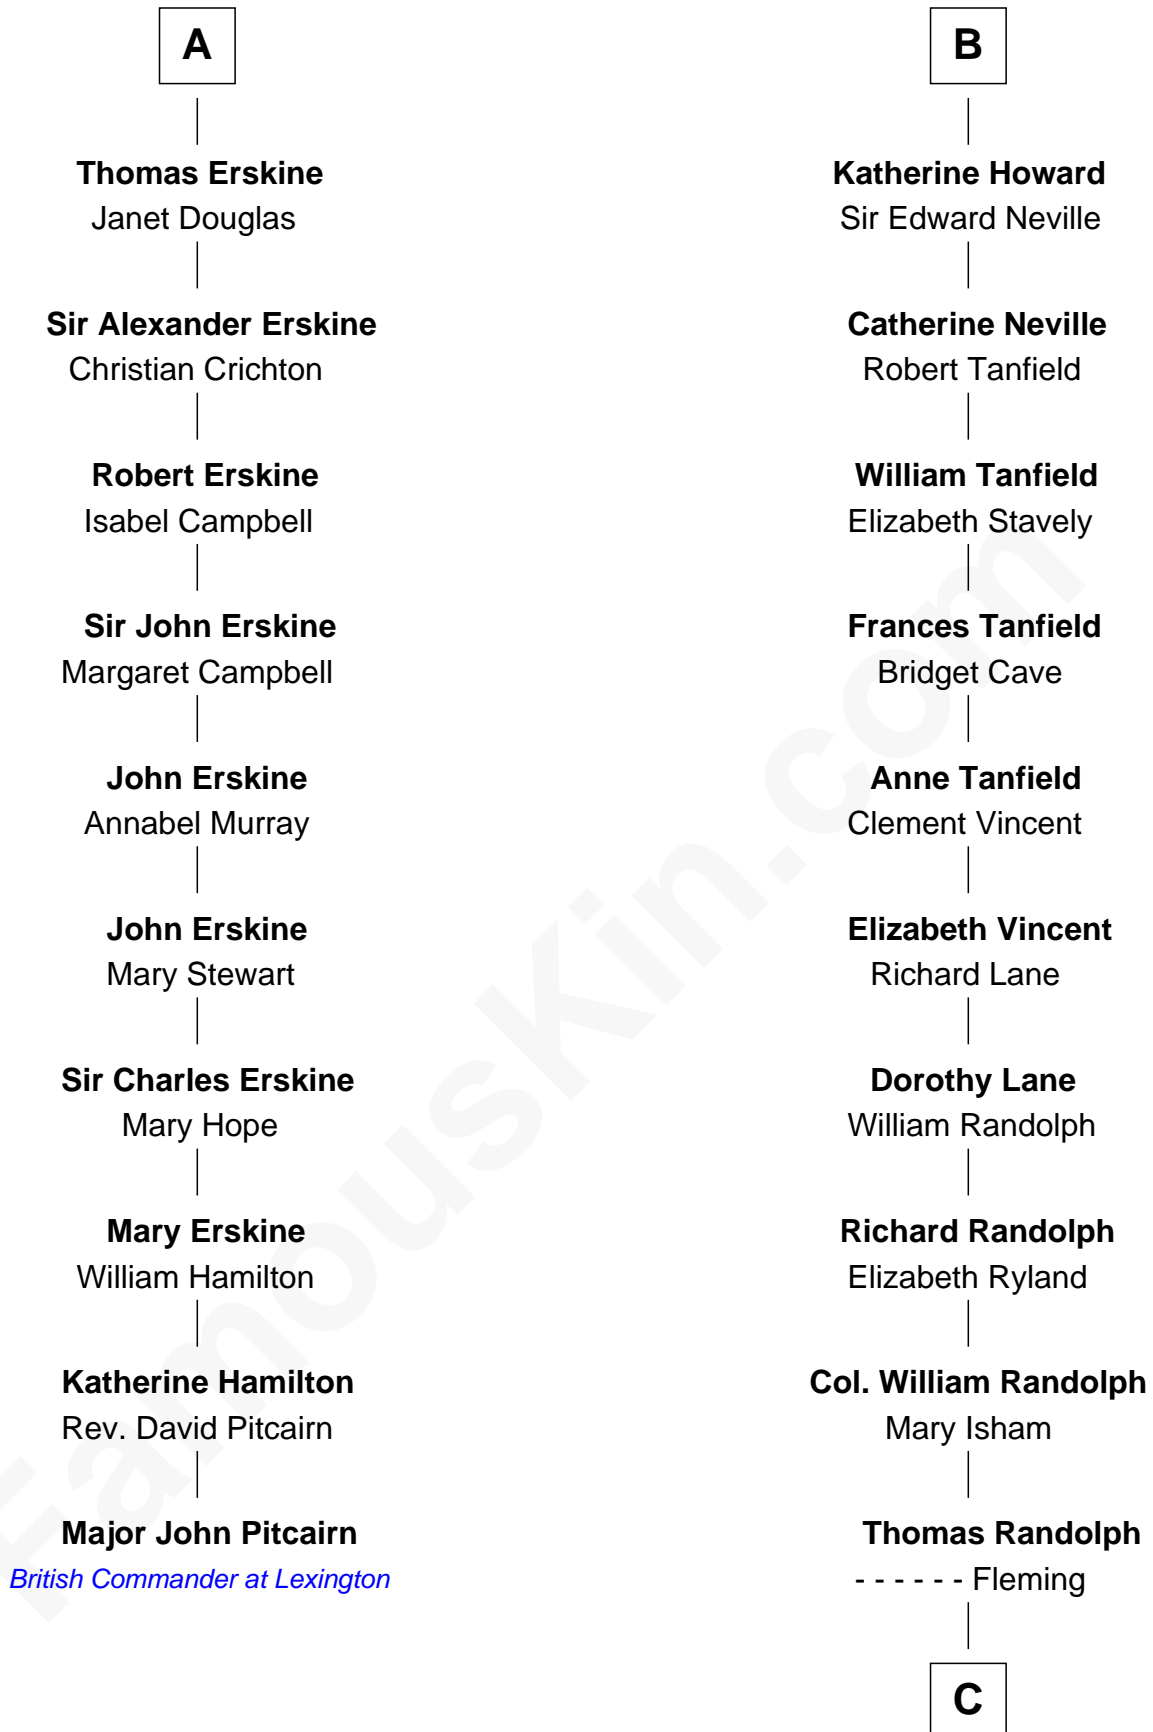

## Relationship Chart of

### Major John Pitcairn

*British Commander at Battle of Lexington*

16th cousin 3 times removed of

### John Marshall

*4th Chief Justice of the U.S. Supreme Court*

**C**

—  
**Mary Isham Randolph**

Rev. James Keith

—  
**Mary Randolph Keith**

Col. Thomas Marshall

—  
**John Marshall**