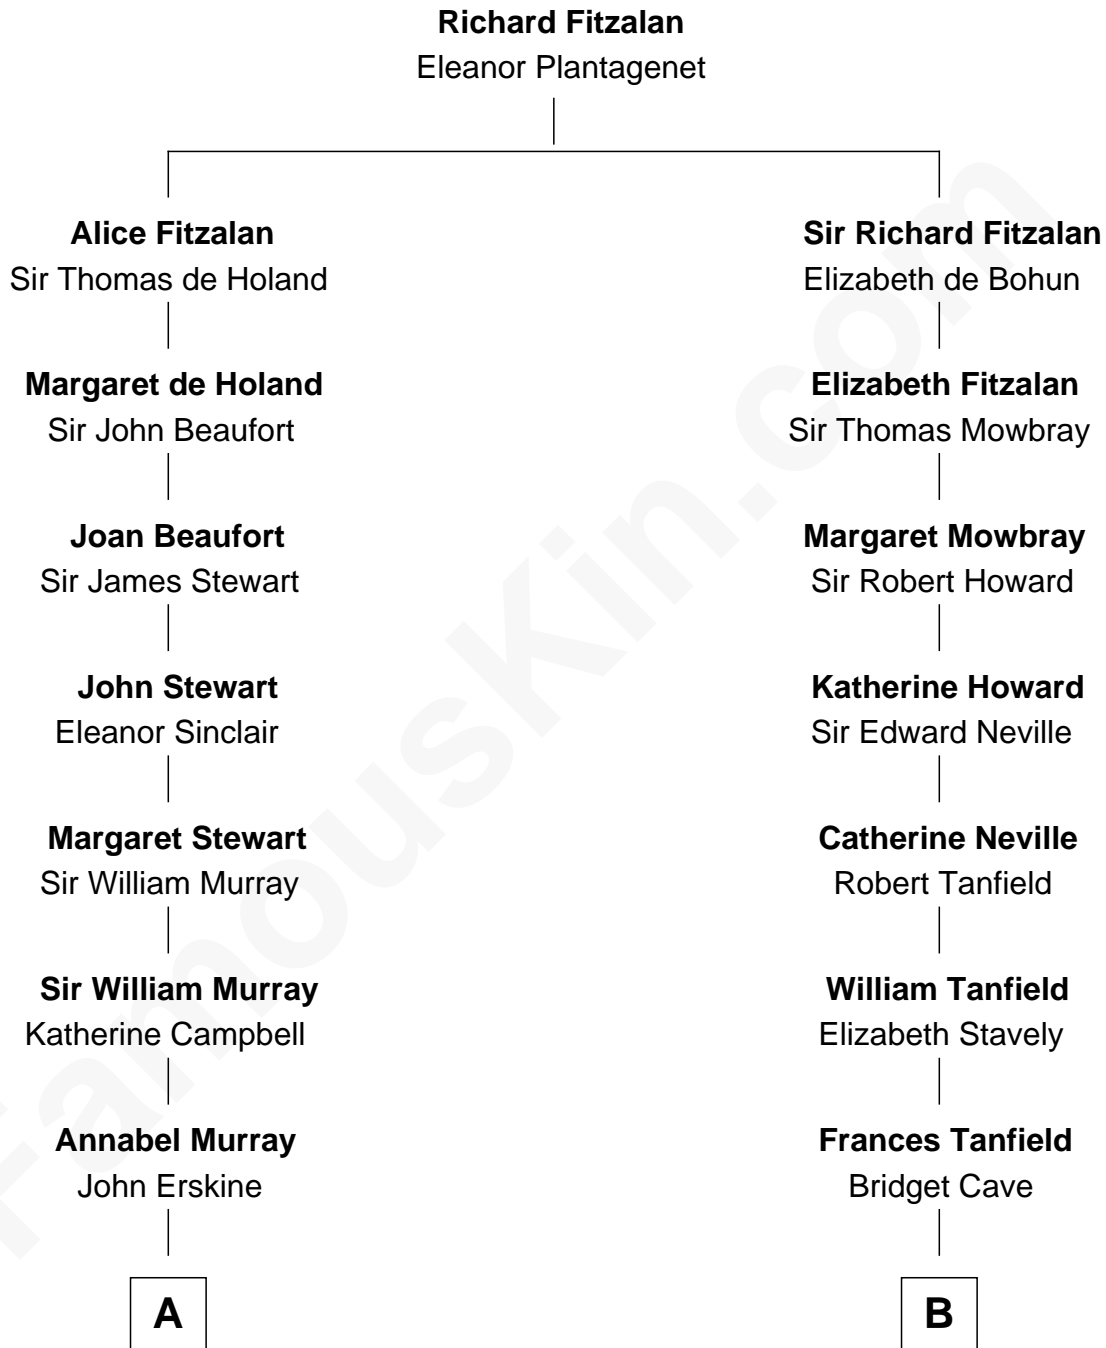

FamousKin.com

Relationship Chart of

Major John Pitcairn

British Commander at Battle of Lexington

11th cousin 4 times removed of

John Marshall

4th Chief Justice of the U.S. Supreme Court

A

John Erskine

Mary Stewart

Sir Charles Erskine

Mary Hope

Mary Erskine

William Hamilton

Katherine Hamilton

Rev. David Pitcairn

Major John Pitcairn

British Commander at Lexington

B

Anne Tanfield

Clement Vincent

Elizabeth Vincent

Richard Lane

Dorothy Lane