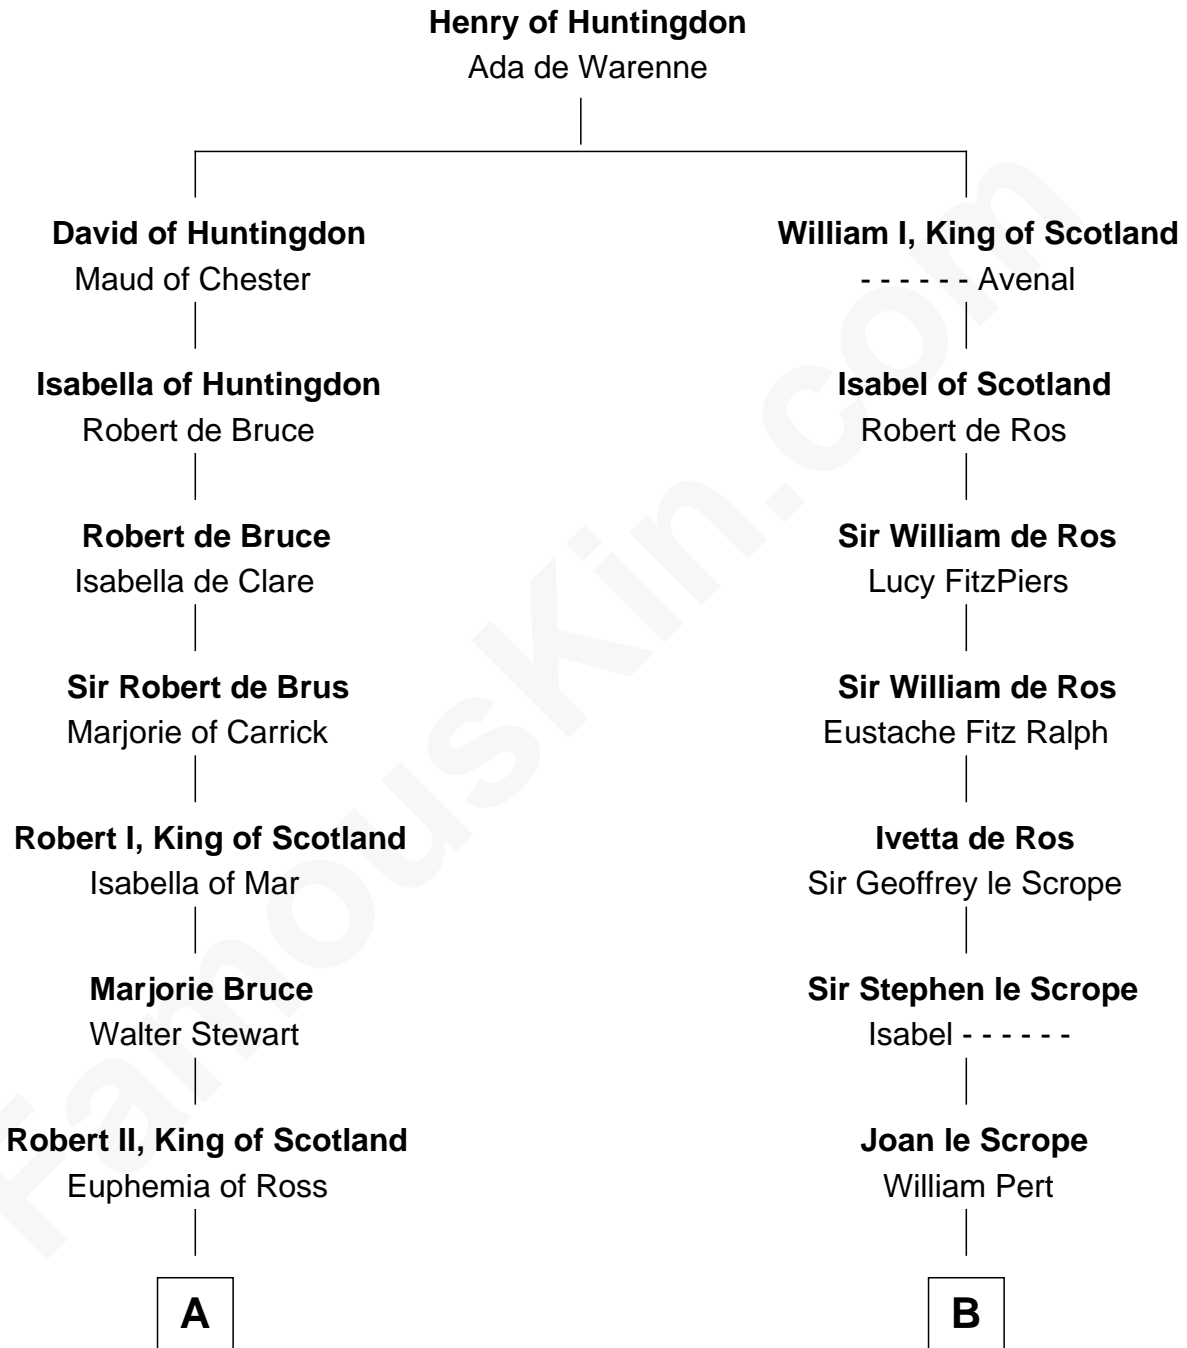

FamousKin.com

Relationship Chart of

Major John Pitcairn

British Commander at Battle of Lexington

18th cousin 3 times removed of

John Marshall

4th Chief Justice of the U.S. Supreme Court

C

Katherine Hamilton

Rev. David Pitcairn

Major John Pitcairn

British Commander at Lexington

D

Mary Isham

Col. William Randolph

Thomas Randolph