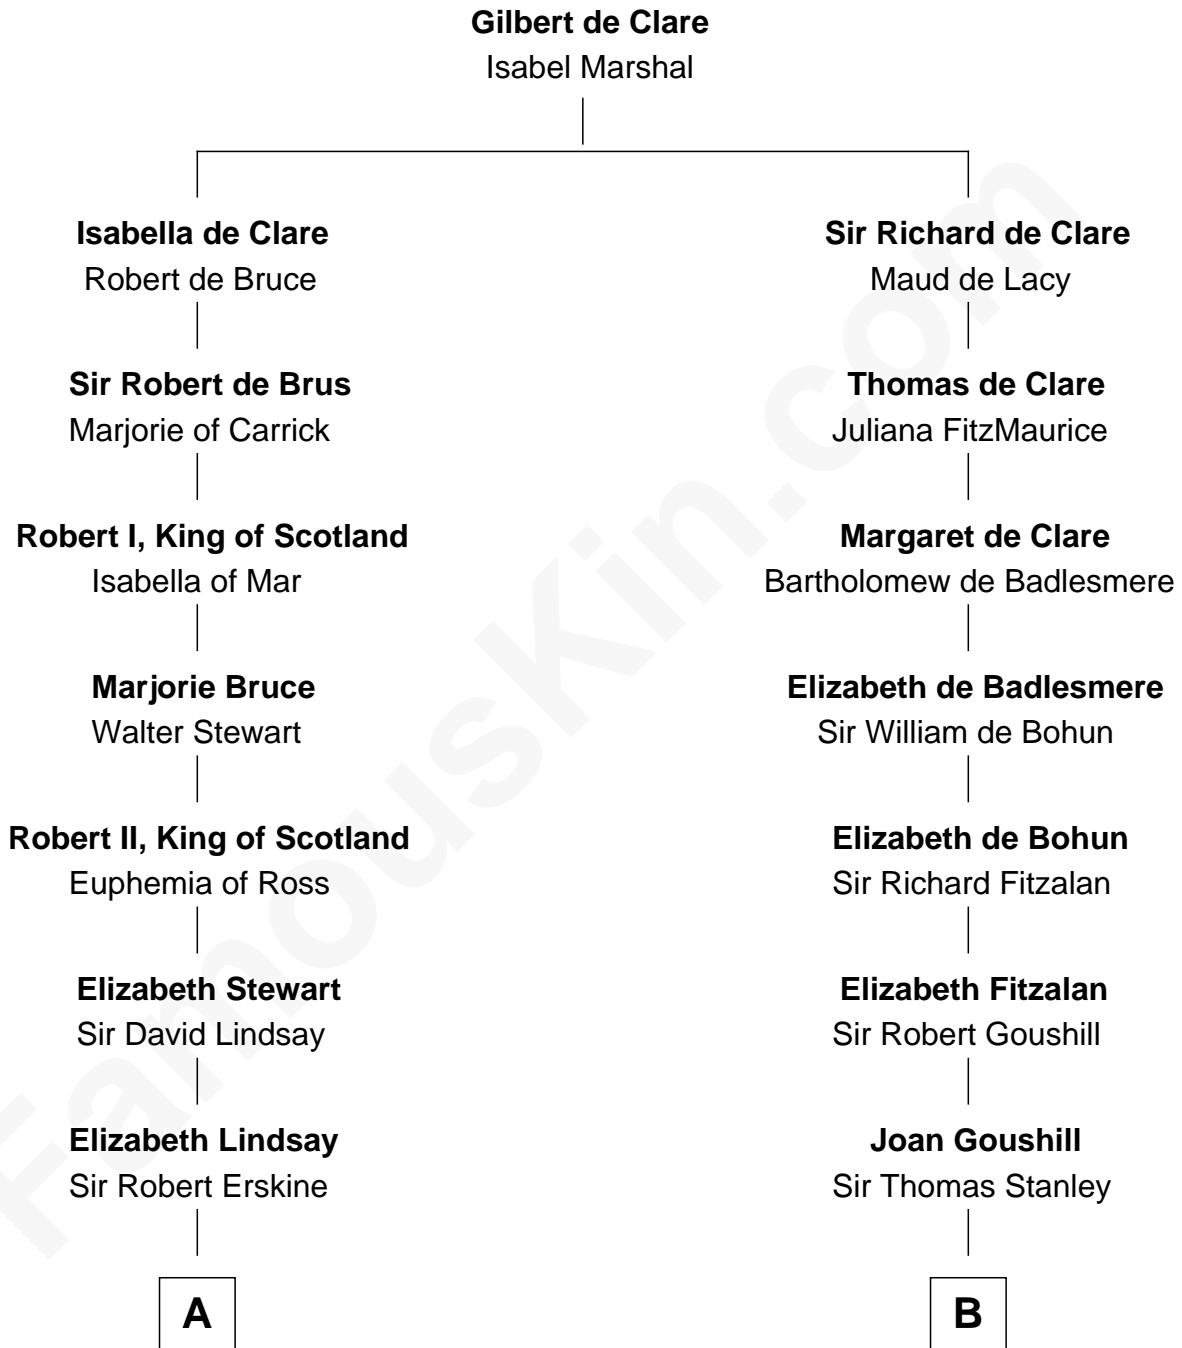

FamousKin.com

Relationship Chart of

Major John Pitcairn

British Commander at Battle of Lexington

16th cousin 4 times removed of

Oliver Wendell Holmes, Jr.

U.S. Supreme Court Justice

C

Oliver Wendell

Mary Jackson

Sarah Wendell

Rev. Abiel Holmes

Oliver Wendell Holmes

Amelia Lee Jackson

Oliver Wendell Holmes, Jr.

U.S. Supreme Court Justice