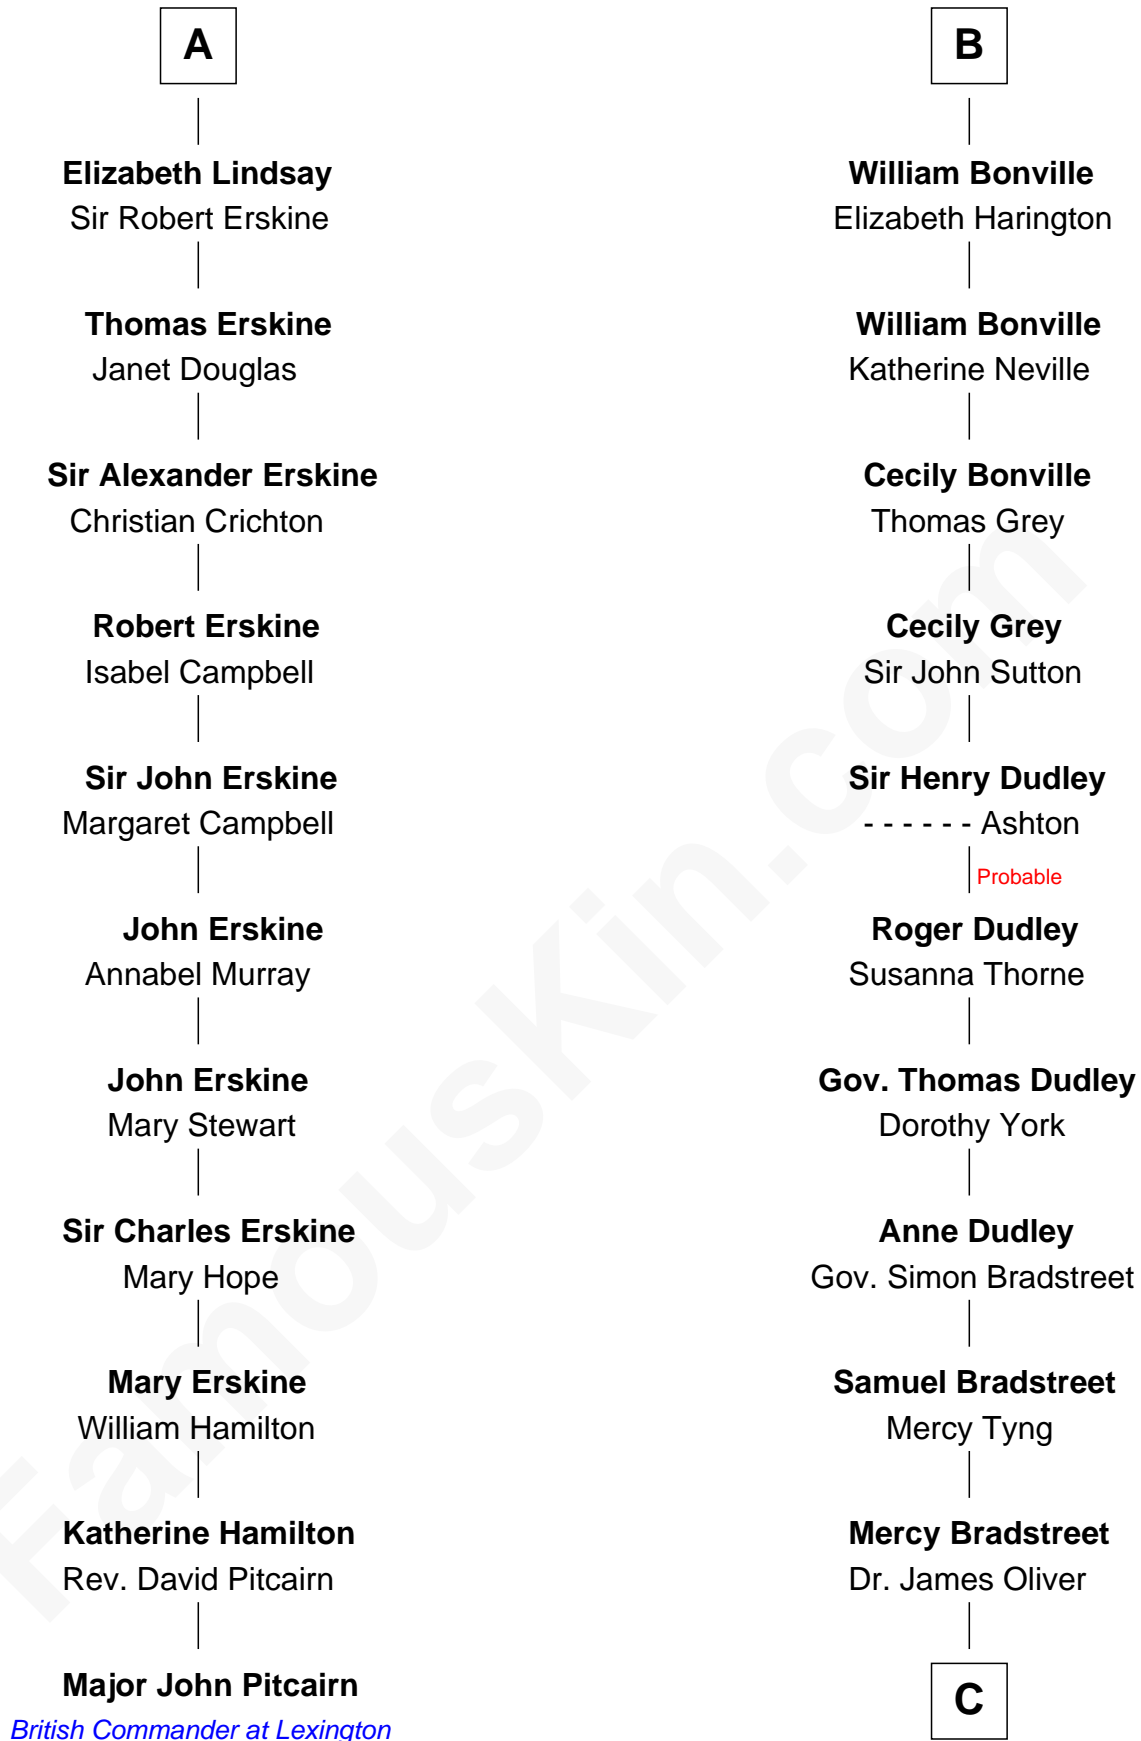

## Relationship Chart of

### Major John Pitcairn

*British Commander at Battle of Lexington*

17th cousin 4 times removed of

### Oliver Wendell Holmes, Jr.

*U.S. Supreme Court Justice*

**David of Huntingdon**

Maud of Chester

**C**

|  
**Sarah Oliver**  
Jacob Wendell

|  
**Oliver Wendell**  
Mary Jackson

|  
**Sarah Wendell**  
Rev. Abiel Holmes

|  
**Oliver Wendell Holmes**  
Amelia Lee Jackson

|  
**Oliver Wendell Holmes, Jr.**  
*U.S. Supreme Court Justice*

FamousKin.com