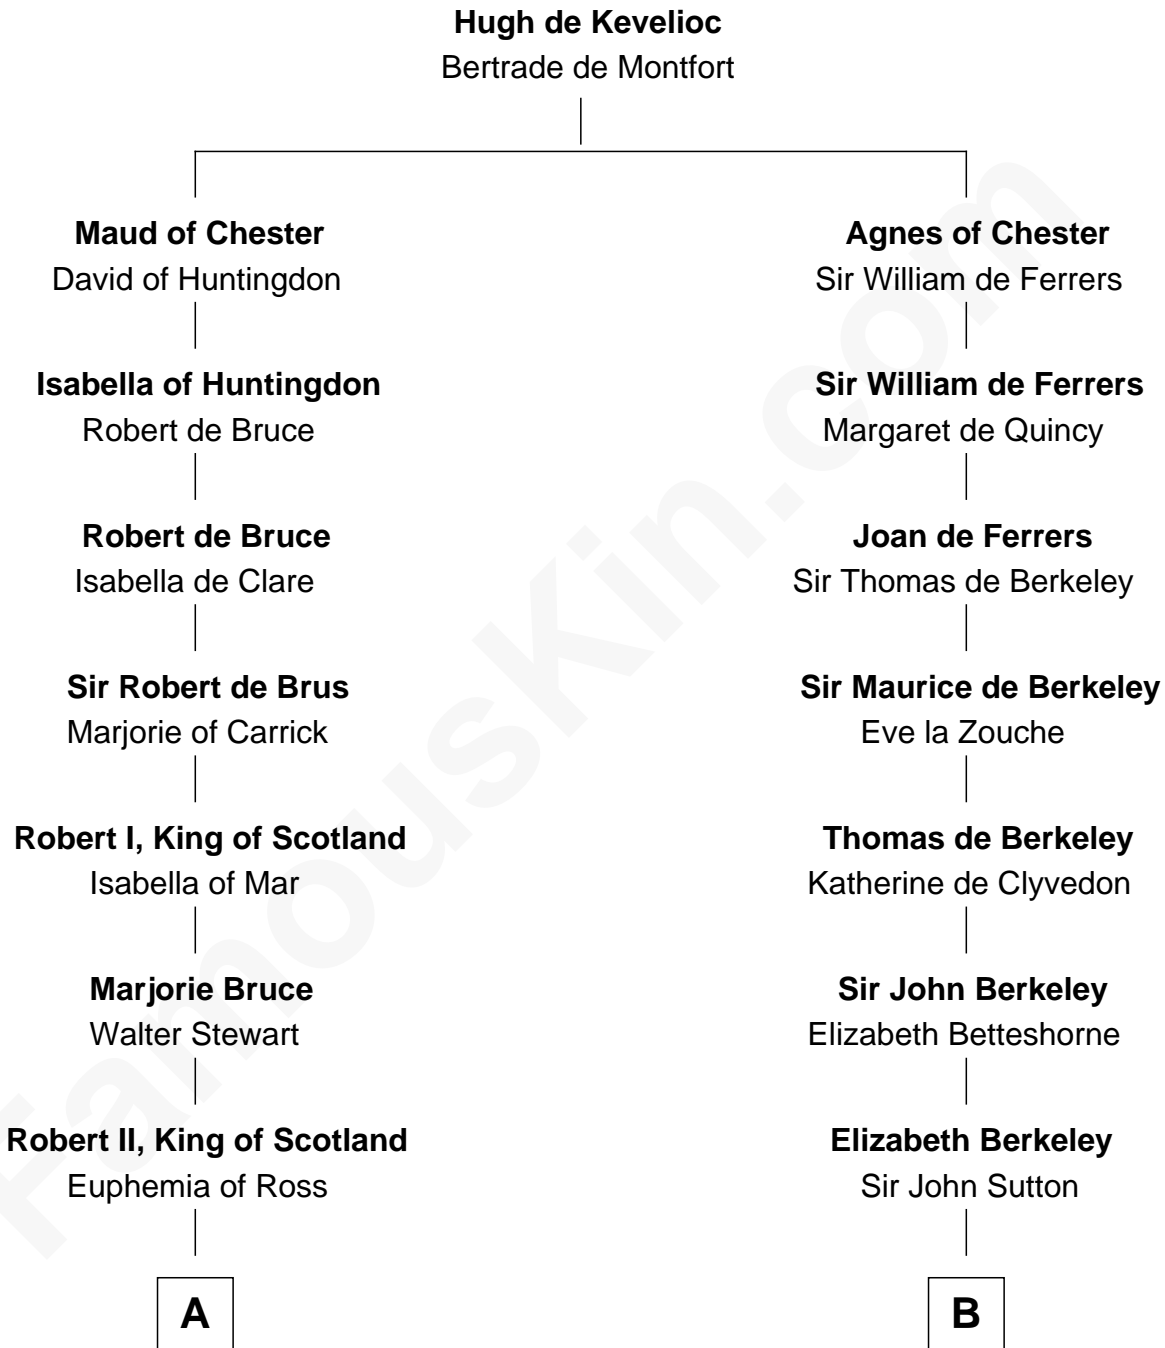

Endicott Peabody

62nd Governor of Massachusetts