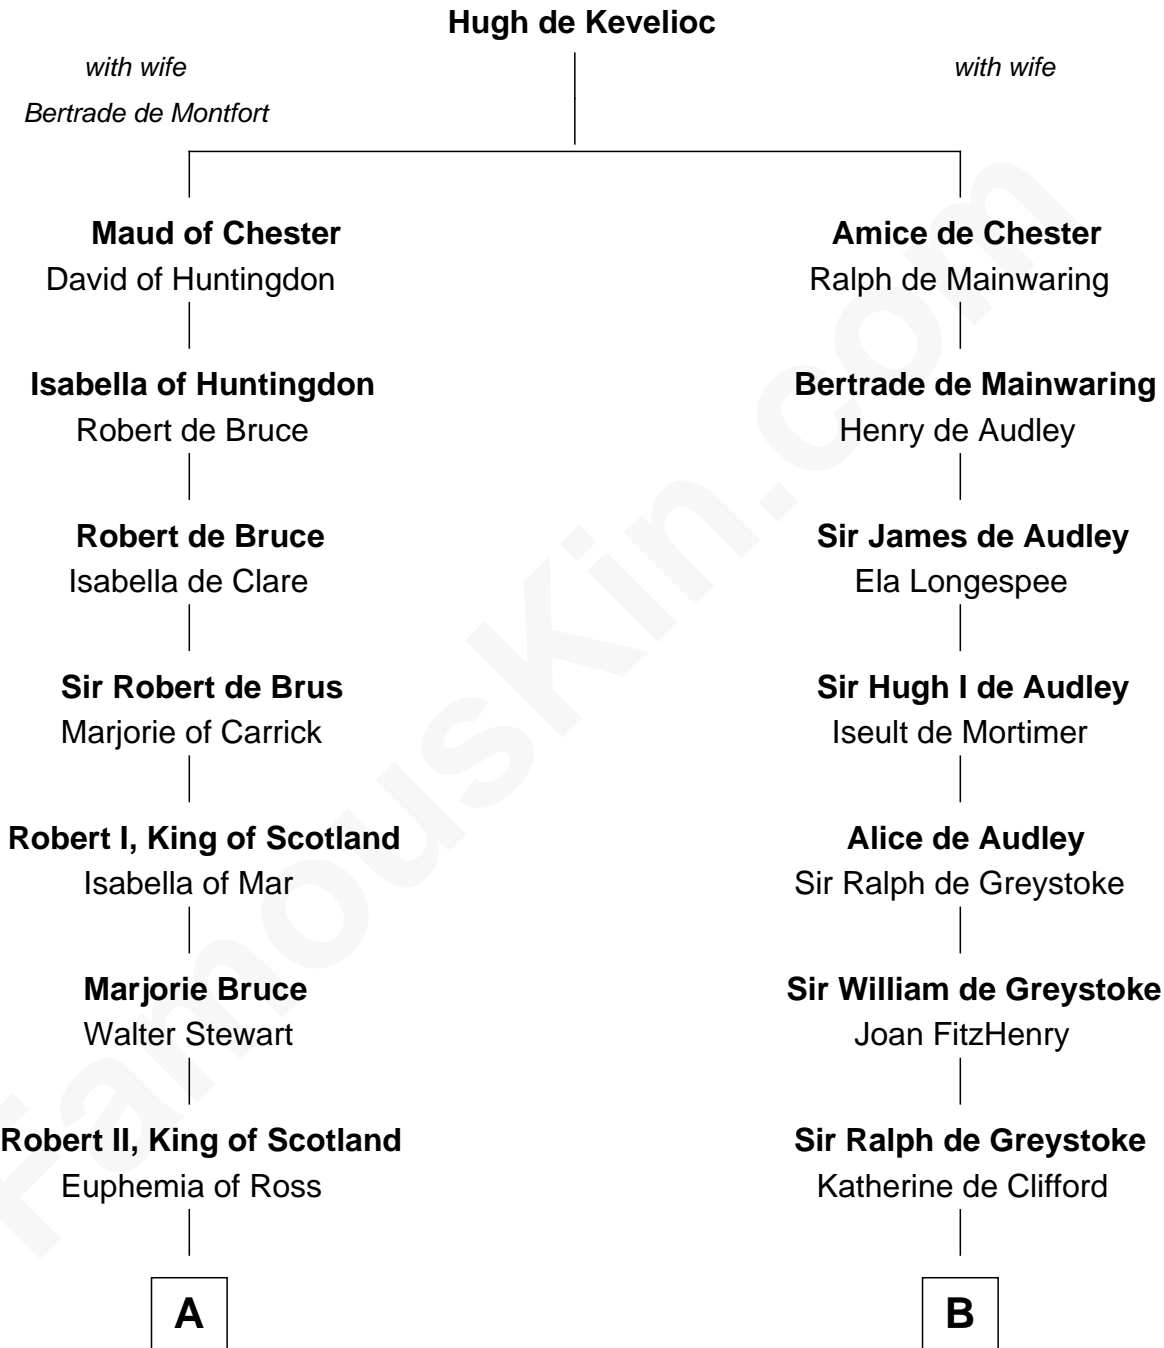

Ichabod Goodwin

27th Governor of New Hampshire