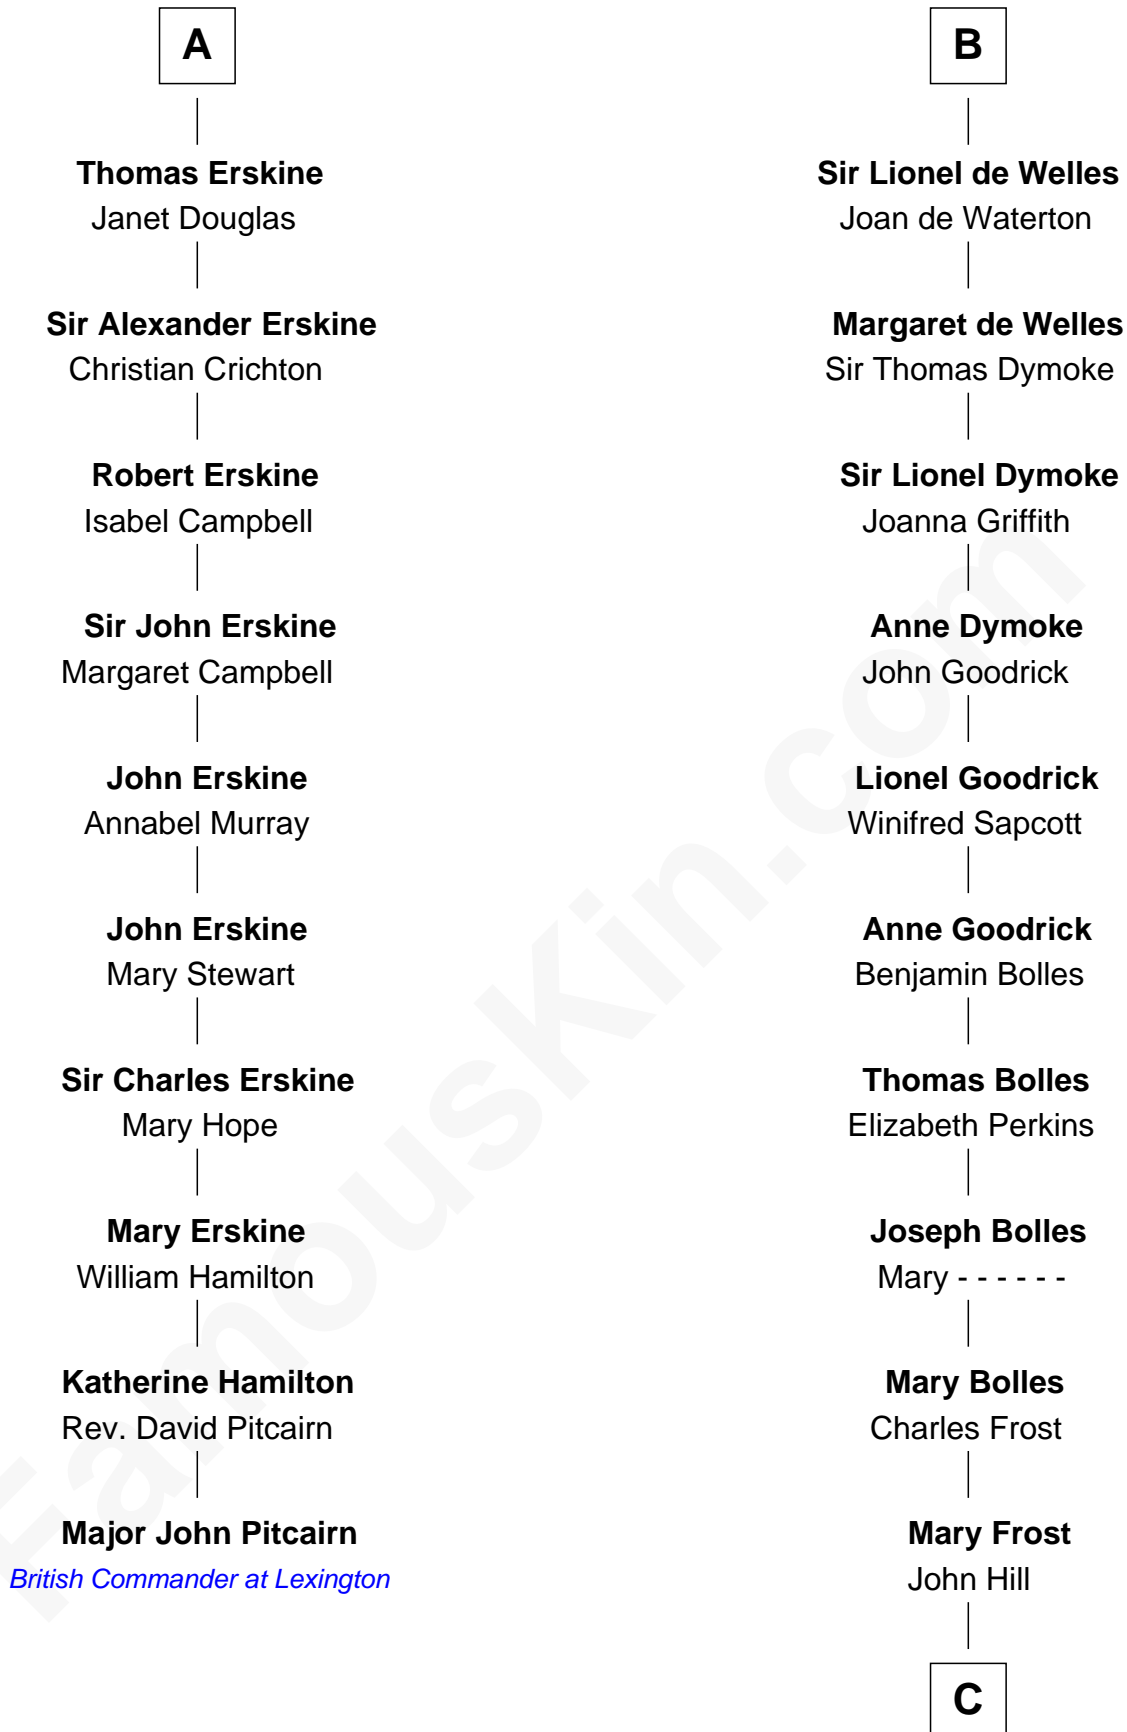

FamousKin.com

Relationship Chart of

Major John Pitcairn

British Commander at Battle of Lexington

16th cousin 4 times removed of

Ichabod Goodwin

27th Governor of New Hampshire

C

Elisha Hill

Mary Plaisted

Hannah Hill

Dominicus Goodwin

Samuel Goodwin

Anna Thompson Gerrish

Ichabod Goodwin

27th Governor of New Hampshire