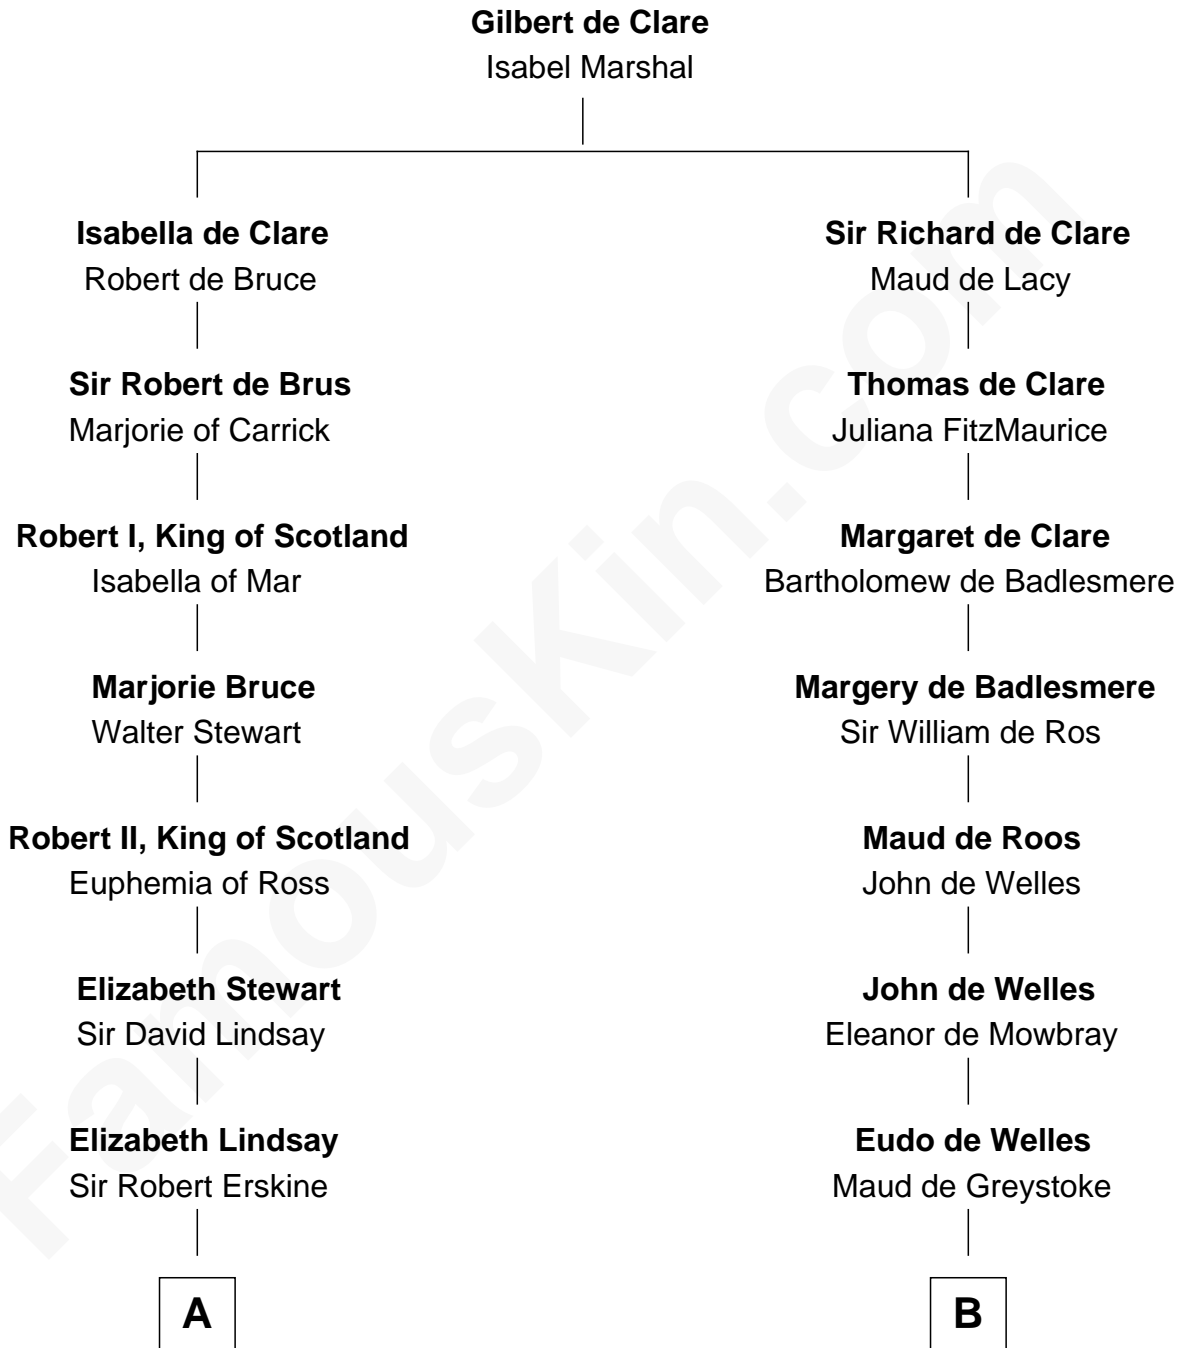

FamousKin.com

Relationship Chart of

Major John Pitcairn

British Commander at Battle of Lexington

16th cousin 4 times removed of

Ichabod Goodwin

27th Governor of New Hampshire

C

Elisha Hill

Mary Plaisted

Hannah Hill

Dominicus Goodwin

Samuel Goodwin

Anna Thompson Gerrish

Ichabod Goodwin

27th Governor of New Hampshire