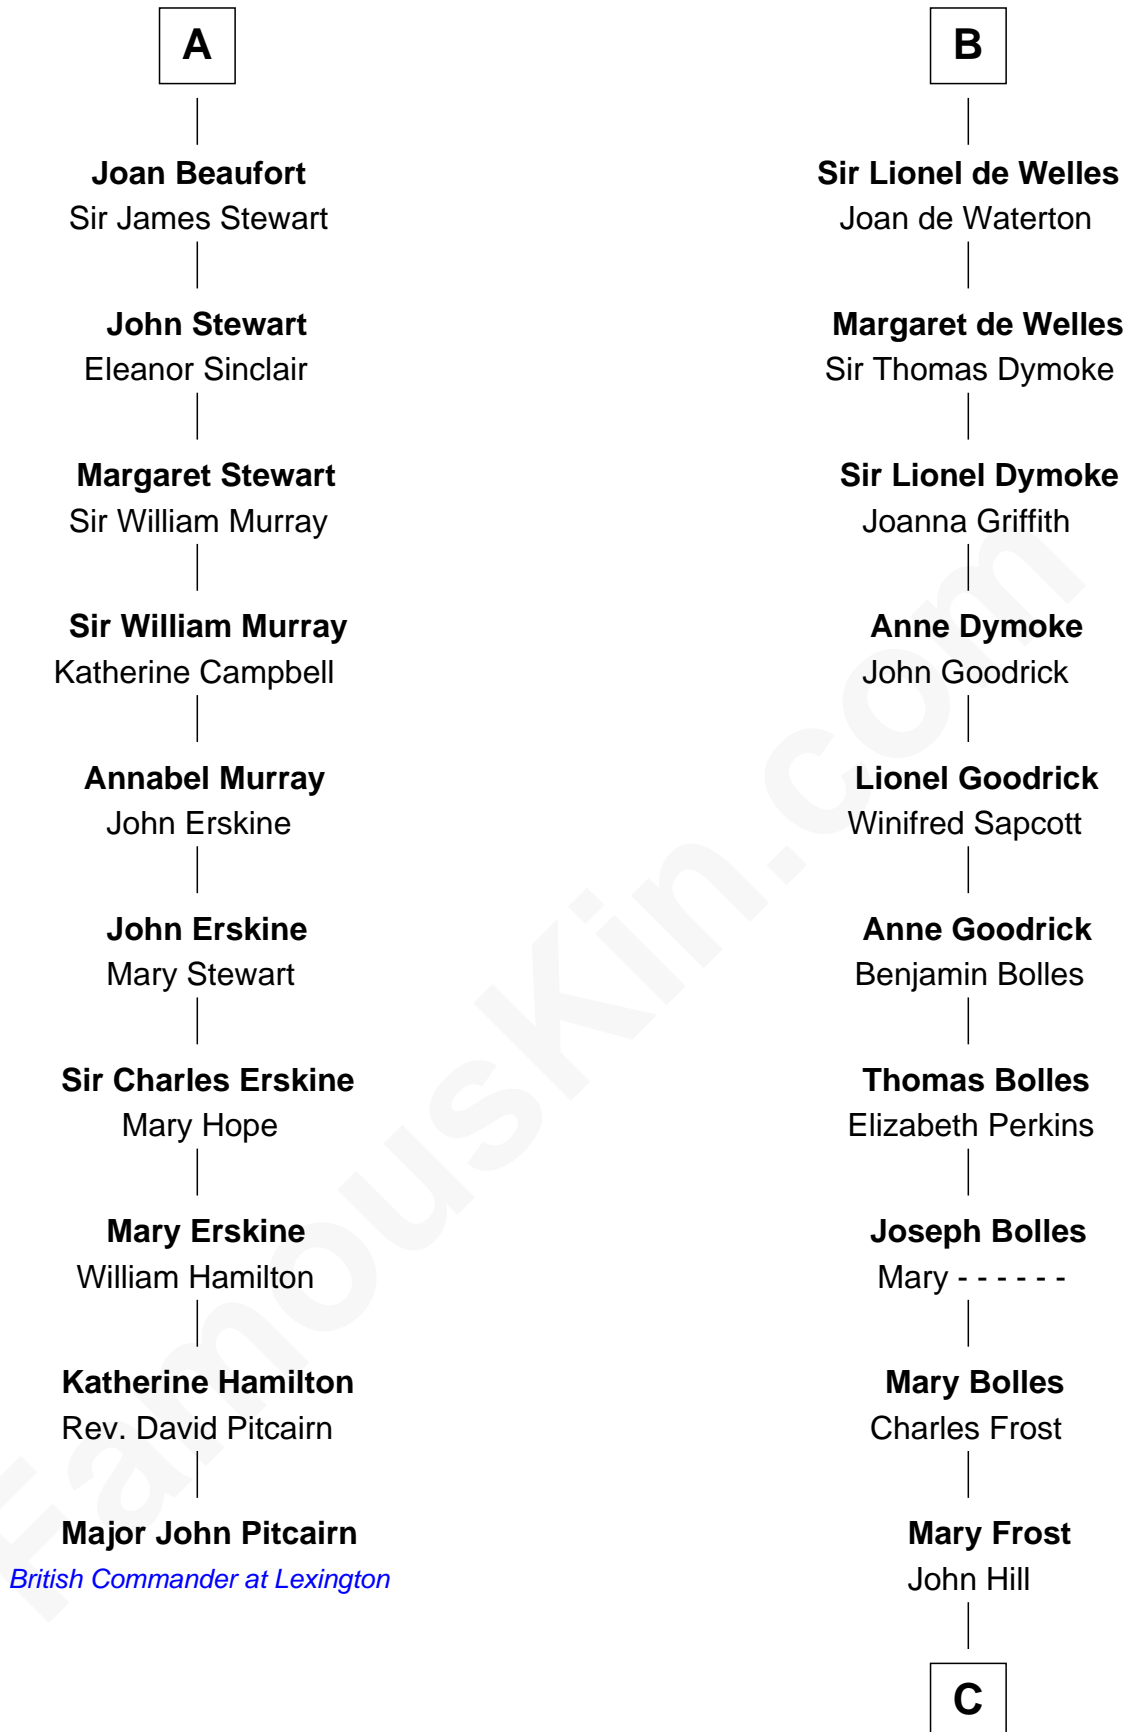

FamousKin.com

Relationship Chart of

Major John Pitcairn

British Commander at Battle of Lexington

16th cousin 4 times removed of

Ichabod Goodwin

27th Governor of New Hampshire

Sir Roger de Quincy
Helen of Galloway

C

—
Elisha Hill

Mary Plaisted
—

Hannah Hill

Dominicus Goodwin
—

Samuel Goodwin

Anna Thompson Gerrish
—

Ichabod Goodwin

27th Governor of New Hampshire

FamousKin.com