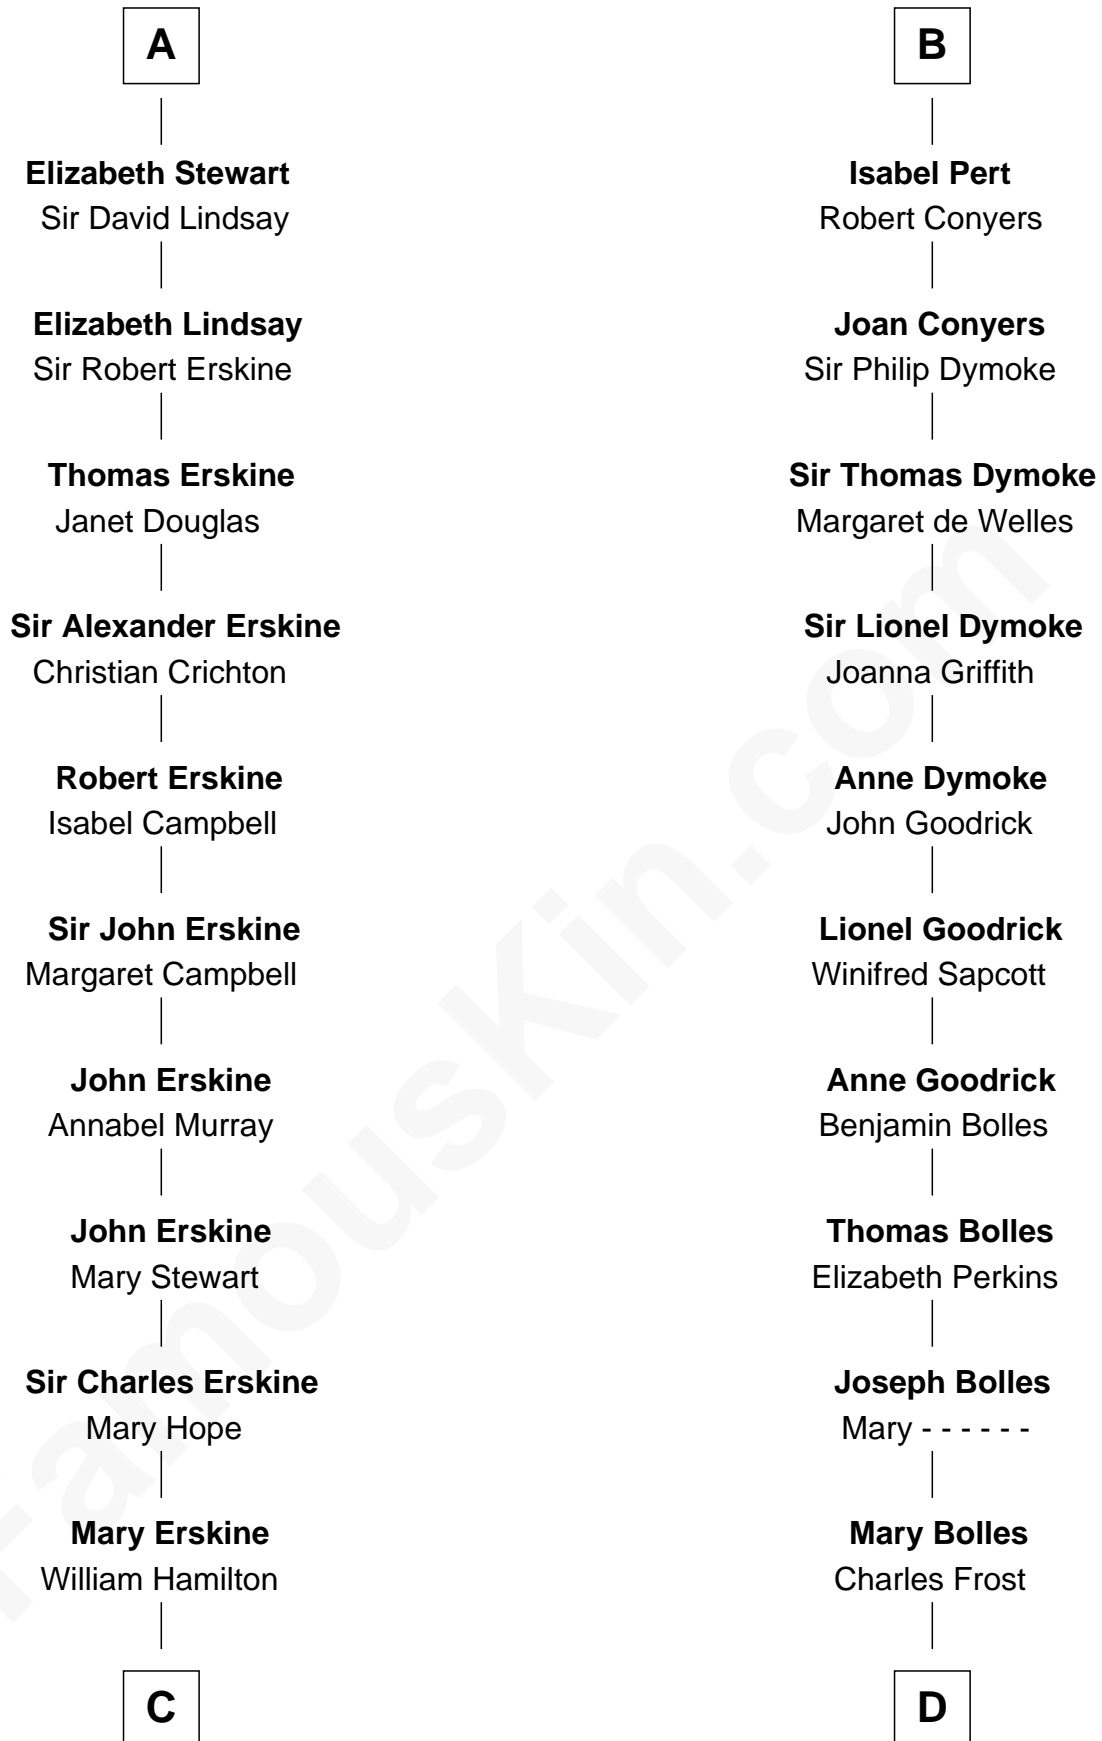

FamousKin.com

Relationship Chart of

Major John Pitcairn

British Commander at Battle of Lexington

18th cousin 3 times removed of

Ichabod Goodwin

27th Governor of New Hampshire

Henry of Huntingdon

Ada de Warenne

C

Katherine Hamilton

Rev. David Pitcairn

Major John Pitcairn

British Commander at Lexington

D

Mary Frost